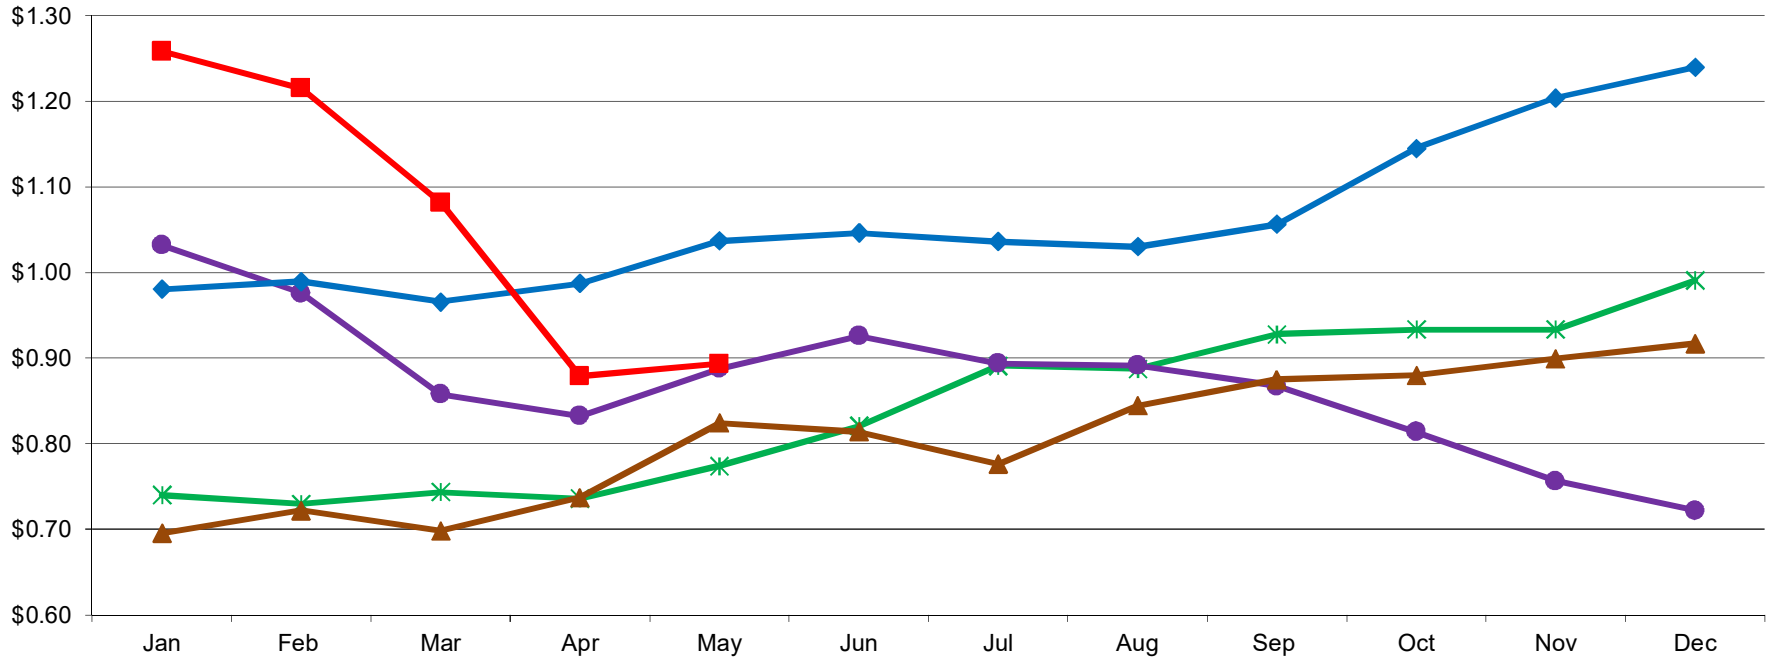

## Western Low/Medium Heat Nonfat Dry Milk Monthly Average Mostly Prices

PER POUND

6/1/2020 - GRAPH/SOURCE USDA, AMS, DMN  
 USDA/AMS/Dairy Market News, Madison, Wisconsin, (608) 422-8587  
 Dairy Market News website: <http://www.ams.usda.gov/market-news/dairy>  
 DMN MARS (My Market News): <https://mymarketnews.ams.usda.gov/>

\*— 2016   
 ●— 2017   
 ▲— 2018   
 ◆— 2019   
 ■— 2020