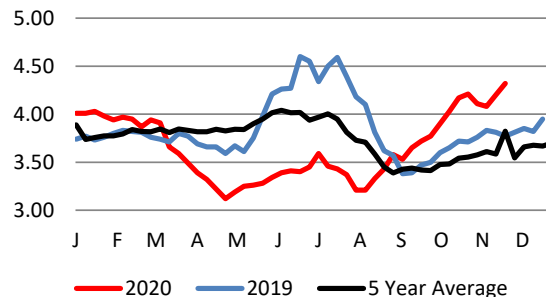

WEEKLY TENNESSEE CORN BID AVERAGE PRICE ($/CWT)

USDA-TN Livestock, Poultry & Grain Market News

Nashville, TN

Jodee Inman, OIC 502-782-4139

Email: Jodee.Inman@usda.gov

[USDA Livestock, Poultry, and Grain Market News](#)