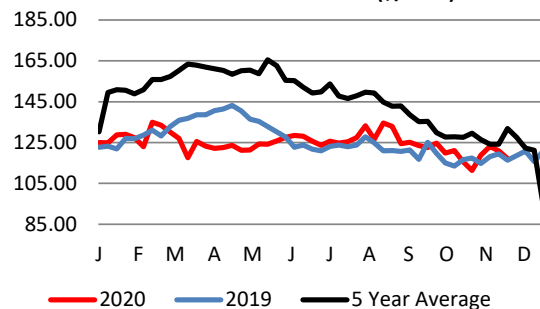

LAMBS: 411

LAMBS: Woolled & Shorn-Choice and Prime 2-3 55-56 lbs 262.50-270.00.

Hair Breeds-Choice and Prime 2-3 50-56 lbs 240.00-270.00; 60-68 lbs 237.00-247.50; 71-75 lbs 230.00-240.00; 90-92 lbs 184.00-198.00;

[View Full Report](#)

[View Full Grain Report](#)

GRAINS	This Week	Prior Week	Last Year
Corn	4.00-4.55	3.91-4.48	
Soybeans	11.41-12.11	11.02-11.88	
New Crop Wheat	5.82-6.22	5.62-6.17	

WEEKLY 400-600 LB FEEDER STEER M&L 1-2 WEIGHTED AVERAGE PRICE (\$/CWT)

WEEKLY 400-600 LB FEEDER HEIFER M&L 1-2 WEIGHTED AVERAGE PRICE (\$/CWT)

WEEKLY TENNESSEE CATTLE AUCTION RECEIPTS

WEEKLY TENNESSEE CORN BID AVERAGE PRICE (\$/CWT)

USDA-TN Livestock, Poultry & Grain Market News