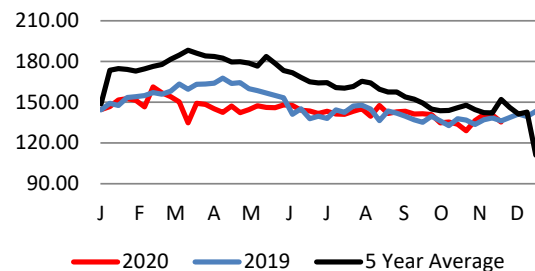

WEEKLY COW SUMMARY

Slaughter Cows	Average	High	Low
Breakers	49.50-62.00	59.00-64.00	
Boners	44.00-63.00	59.00-66.50	43.00-49.50
Lean	36.00-53.00	52.50	22.00-47.00
Slaughter Bulls	Average	High	Low
Yield Grade 1's	70.00-86.00	86.00-98.00	53.00-69.00

November 9, 2020

Columbia, TN

GOATS: 395

KIDS Selection 1: 40-49 lbs 302.50-320.00; 52 lbs 325.00; 63-65 lbs 285.00-390.00; 80 lbs 275.00; 93 lbs 240.00. **Kids-Selection 2** 40-48 lbs 310.00-375.00; 48 lbs 262.50; 50 lbs 290.00-300.00; 60-64 lbs 260.00-302.00; 90 lbs 220.00.

LAMBS: 411

LAMBS: Woolled & Shorn-Choice and Prime 2-3 55-56 lbs 262.50-270.00.

Hair Breeds-Choice and Prime 2-3 50-56 lbs 240.00-270.00; 60-68 lbs 237.00-247.50; 71-75 lbs 230.00-240.00; 90-92 lbs 184.00-198.00;

[View Full Report](#)

[View Full Grain Report](#)

GRAINS	This Week	Prior Week	Last Year
Corn	4.00-4.55	3.91-4.48	
Soybeans	11.41-12.11	11.02-11.88	
New Crop Wheat	5.82-6.22	5.62-6.17	

WEEKLY 400-600 LB FEEDER STEER M&L 1-2 WEIGHTED AVERAGE PRICE (\$/CWT)