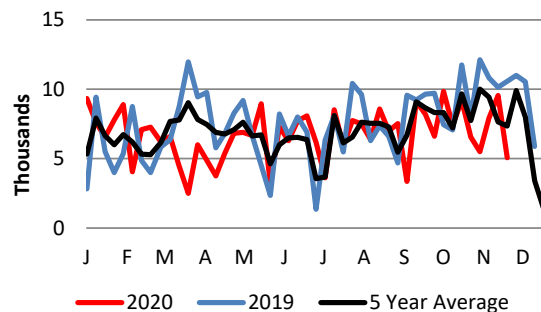

WEEKLY TENNESSEE CATTLE AUCTION RECEIPTS