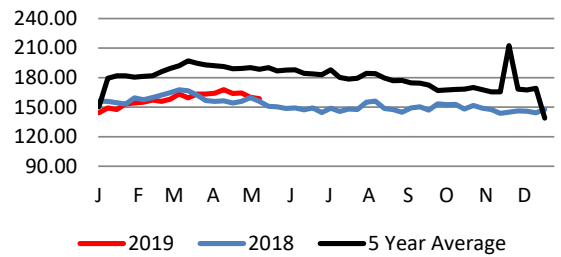

Heifers (M&L 1-2)

300-350 lbs		145.85	148.08
350-400 lbs		139.43	146.24
400-450 lbs		140.59	145.23
450-500 lbs		136.04	139.04
500-550 lbs		131.51	133.63
550-600 lbs		129.83	129.05
600-650 lbs		123.23	123.82
650-700 lbs		117.93	121.52
700-750 lbs		114.33	114.36
750-800 lbs		112.68	108.05

[NV_LS145](#)

WEEKLY COW SUMMARY

Slaughter Cows	<u>Average</u>	<u>High</u>	<u>Low</u>
Breakers			
Boners			
Lean			
Slaughter Bulls	<u>Average</u>	<u>High</u>	<u>Low</u>
Yield Grade 1's			

[NV_LS320](#)

May 13, 2019

Columbia, TN

GOATS: 575

KIDS Selection 1: 40-50 lbs 306.00; 50-60 lbs 308.00-309.00; 60-70 lbs 274.00-276.00; 70-80 lbs 270.00; 80-90 lbs 228.00; 90-100 lbs 194.00; 100-110 lbs 184.00.

LAMBS: 454

LAMBS: Woolled & Shorn Choice and Prime 2-3: 40-50 lbs 194.00, hair 176.00-186.00; 50-60 lbs 190.00, hair 174.00-183.00; 60-70 lbs 201.00, hair 80-90 lbs 146.00-148.00; 90-100 lbs 130.00; 120-130 lbs ....

[More](#)

[NV_GR110](#)

GRAINS	<u>This Week</u>	<u>Prior Week</u>	<u>Last Year</u>
Corn	3.45-3.94	3.40-3.83	3.80-4.32
Soybeans	7.47-8.32	7.56-8.24	9.58-10.18
New Crop Wheat	4.14-5.02	4.14-4.64	4.75-5.33

Weekly Steer Price

WEEKLY 400-600 LB FEEDER STEER M&L 1-2
WEIGHTED AVERAGE PRICE ($/CWT)