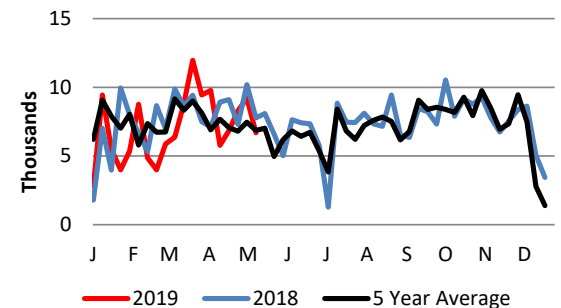

[More](#)

[NV_GR110](#)

GRAINS	<u>This Week</u>	<u>Prior Week</u>	<u>Last Year</u>
Corn	3.45-3.94	3.40-3.83	3.80-4.32
Soybeans	7.47-8.32	7.56-8.24	9.58-10.18
New Crop Wheat	4.14-5.02	4.14-4.64	4.75-5.33

Weekly Steer Price

WEEKLY 400-600 LB FEEDER STEER M&L 1-2
WEIGHTED AVERAGE PRICE (\$/CWT)

WEEKLY 400-600 LB FEEDER HEIFER M&L 1-2
WEIGHTED AVERAGE PRICE (\$/CWT)

WEEKLY TENNESSEE CATTLE AUCTION RECEIPTS

WEEKLY TENNESSEE CORN BID AVERAGE PRICE
(\$/CWT)