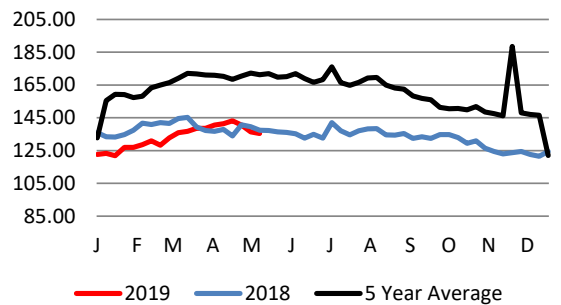

Columbia, TN

GOATS: 575

KIDS Selection 1: 40-50 lbs 306.00; 50-60 lbs 308.00-309.00; 60-70 lbs 274.00-276.00; 70-80 lbs 270.00; 80-90 lbs 228.00; 90-100 lbs 194.00; 100-110 lbs 184.00.

LAMBS: 454

LAMBS: Woolled & Shorn Choice and Prime 2-3: 40-50 lbs 194.00, hair 176.00-186.00; 50-60 lbs 190.00, hair 174.00-183.00; 60-70 lbs 201.00, hair 80-90 lbs 146.00-148.00; 90-100 lbs 130.00; 120-130 lbs

[More](#)

[NV_GR110](#)

GRAINS	<u>This Week</u>	<u>Prior Week</u>	<u>Last Year</u>
Corn	3.45-3.94	3.40-3.83	3.80-4.32
Soybeans	7.47-8.32	7.56-8.24	9.58-10.18
New Crop Wheat	4.14-5.02	4.14-4.64	4.75-5.33

Weekly Steer Price

WEEKLY 400-600 LB FEEDER STEER M&L 1-2
WEIGHTED AVERAGE PRICE (\$/CWT)

WEEKLY 400-600 LB FEEDER HEIFER M&L 1-2
WEIGHTED AVERAGE PRICE (\$/CWT)

WEEKLY TENNESSEE CATTLE AUCTION RECEIPTS

WEEKLY TENNESSEE CORN BID AVERAGE PRICE
(\$/CWT)