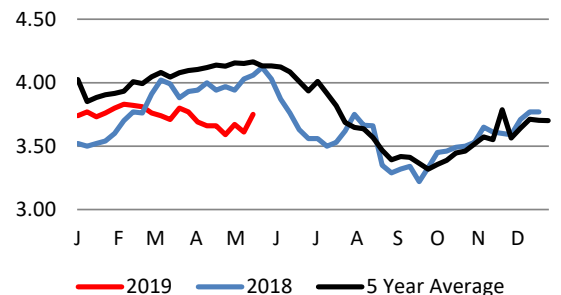

[More](#)

[NV_GR110](#)

GRAINS	<u>This Week</u>	<u>Prior Week</u>	<u>Last Year</u>
Corn	3.45-3.94	3.40-3.83	3.80-4.32
Soybeans	7.47-8.32	7.56-8.24	9.58-10.18
New Crop Wheat	4.14-5.02	4.14-4.64	4.75-5.33

Weekly Steer Price

WEEKLY 400-600 LB FEEDER STEER M&L 1-2
WEIGHTED AVERAGE PRICE (\$/CWT)

WEEKLY 400-600 LB FEEDER HEIFER M&L 1-2
WEIGHTED AVERAGE PRICE (\$/CWT)

WEEKLY TENNESSEE CATTLE AUCTION RECEIPTS

WEEKLY TENNESSEE CORN BID AVERAGE PRICE
(\$/CWT)