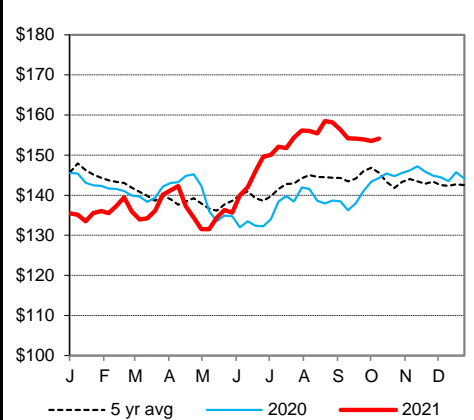

KANSAS CITY BOARD OF TRADE			Wheat		
		Change			Change
			Dec	7.3100	0.0925
			Mar	7.3850	0.0850
			May	7.4225	0.0850

AMS 2466 Thursday

5 AREA WKLY ACCUMULATED WTD AVG SLAUGHTER CATTLE PRICE

	Head Count	Avg Weight	Avg Price
Live Steer	26,494	1,488	123.84
Live Heifer	11,341	1,317	123.79
Dressed Steer	12,225	969	195.71
Dressed Heifer	2,670	839	195.44

AMS 2453 Thursday

DAILY ESTIMATED BOXED BEEF CUTOUT VALUES

Choice	Select	Choice Cuts	95 loads
600-900#	600-900#	Select Cuts	28 loads
280.32	260.68	Trimming	3 loads
0.30	1.98	Grinds	18 loads

SJ LS710 Thursday

ESTD DAILY CATTLE SLAUGHTER

Thursday	119,000
Week Ago (est)	120,000
Year Ago (act)	119,000
Wk to date (est)	480,000
Last Week (est)	483,000
Last Year (act)	480,000
Previous Day Estimated:	Steer and Heifer 94,000
	Cow and Bull 26,000

AMS 1909 Thursday

New Holland Livestock Cattle Auction

	Pct Lean	Avg Dressing	Price
Breaking	75-80	66.00-70.00	
Boning	80-85	56.00-64.00	
Lean	85-90	47.00-53.00	

CME Feeder Cattle Index

Average Dressed Steer Weight