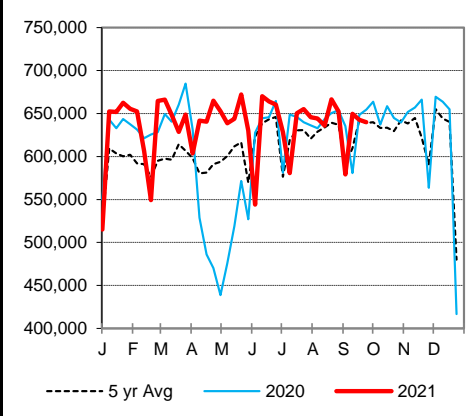

KANSAS CITY BOARD OF TRADE			Wheat		
		Change			Change
			Dec	7.3100	0.0925
			Mar	7.3850	0.0850
			May	7.4225	0.0850

AMS 2466 Thursday

5 AREA WKLY ACCUMULATED WTD AVG SLAUGHTER CATTLE PRICE

	Head Count	Avg Weight	Avg Price
Live Steer	26,494	1,488	123.84
Live Heifer	11,341	1,317	123.79
Dressed Steer	12,225	969	195.71
Dressed Heifer	2,670	839	195.44

ESTD DAILY CATTLE SLAUGHTER

Thursday	119,000
Week Ago (est)	120,000
Year Ago (act)	119,000
Wk to date (est)	480,000
Last Week (est)	483,000
Last Year (act)	480,000
Previous Day Estimated:	Steer and Heifer 94,000
	Cow and Bull 26,000

AMS 1909 Thursday

New Holland Livestock Cattle Auction

	Pct Lean	Avg Dressing	Price
Breaking	75-80	66.00-70.00	
Boning	80-85	56.00-64.00	
Lean	85-90	47.00-53.00	

CME Feeder Cattle Index

Average Dressed Steer Weight

Weekly Cattle Slaughter

Oklahoma City 400-500 lb Steer Price