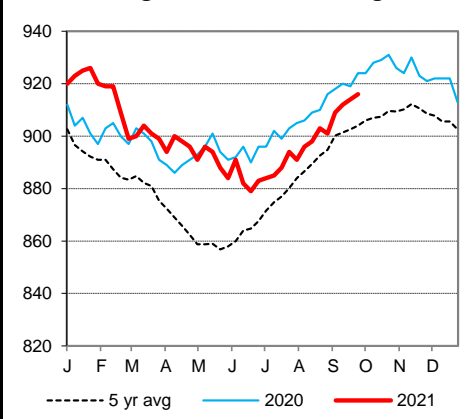

KANSAS CITY BOARD OF TRADE			Wheat		
		Change			Change
			Dec	7.3100	0.0925
			Mar	7.3850	0.0850
			May	7.4225	0.0850

AMS 2466 Thursday

5 AREA WKLY ACCUMULATED WTD AVG SLAUGHTER CATTLE PRICE

	Head Count	Avg Weight	Avg Price
Live Steer	26,494	1,488	123.84
Live Heifer	11,341	1,317	123.79
Dressed Steer	12,225	969	195.71
Dressed Heifer	2,670	839	195.44

ESTD DAILY CATTLE SLAUGHTER

Thursday	119,000
Week Ago (est)	120,000
Year Ago (act)	119,000
Wk to date (est)	480,000
Last Week (est)	483,000
Last Year (act)	480,000
Previous Day Estimated:	Steer and Heifer 94,000
	Cow and Bull 26,000

AMS 1909 Thursday

New Holland Livestock Cattle Auction

	Pct Lean	Avg Dressing	Price
Breaking	75-80	66.00-70.00	
Boning	80-85	56.00-64.00	
Lean	85-90	47.00-53.00	

CME Feeder Cattle Index

Average Dressed Steer Weight

Weekly Cattle Slaughter

Oklahoma City 400-500 lb Steer Price