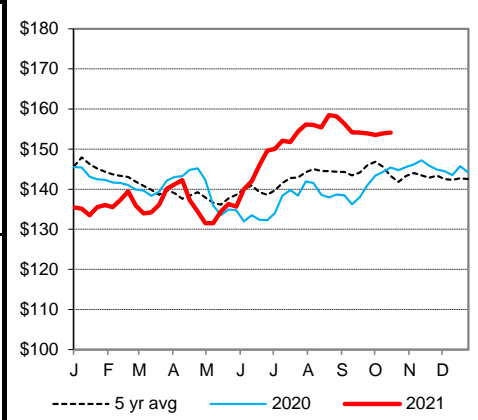

CHICAGO MERCANTILE EXCHANGE LIVESTOCK FUTURES SETTLEMENT Wednesday

Live Cattle			Feeder Cattle		
		Change			Change
Oct	125.950	0.950	Oct	155.920	0.850
Dec	130.520	0.500	Nov	159.350	0.500
Feb	135.600	0.600	Jan	160.470	1.250

CHICAGO BOARD OF TRADE GRAIN FUTURES SETTLEMENTS Wednesday

Corn			Soybeans		
		Change			Change
Dec	5.3925	0.0900	Nov	12.4550	0.1750
Mar	5.4775	0.0875	Jan	12.5500	0.1800
May	5.5150	0.0825	Mar	12.6425	0.1850

KANSAS CITY BOARD OF TRADE			Wheat		
		Change			Change
			Dec	7.5975	0.1150
			Mar	7.6625	0.1100
			May	7.6750	0.0950

AMS 2466 Wednesday

5 AREA WKLY ACCUMULATED WTD AVG SLAUGHTER CATTLE PRICE

	Head Count	Avg Weight	Avg Price
Live Steer	3,250	1,516	124.04
Live Heifer	136	1,300	125.00
Dressed Steer	1,167	948	195.71
Dressed Heifer	573	835	196.00

AMS 2453 Wednesday

DAILY ESTIMATED BOXED BEEF CUTOUT VALUES

Choice	Select	Choice Cuts	76 loads
600-900#	600-900#	Select Cuts	20 loads
280.03	262.80	Trimming	7 loads
(0.85)	1.27	Grinds	24 loads

SJ LS710 Wednesday

ESTD DAILY CATTLE SLAUGHTER

Wednesday	121,000
Week Ago (est)	120,000
Year Ago (act)	119,000
Wk to date (est)	362,000
Last Week (est)	361,000
Last Year (act)	361,000
Previous Day Estimated:	Steer and Heifer 94,000
	Cow and Bull 27,000

AMS 1889 Wednesday

Winter Livestock - Dodge City, KS

	Pct Lean	Avg Dressing Price
Breaking	75-80	70.00-72.50
Boning	80-85	61.00-69.50
Lean	85-90	48.00-58.00

CME Feeder Cattle Index