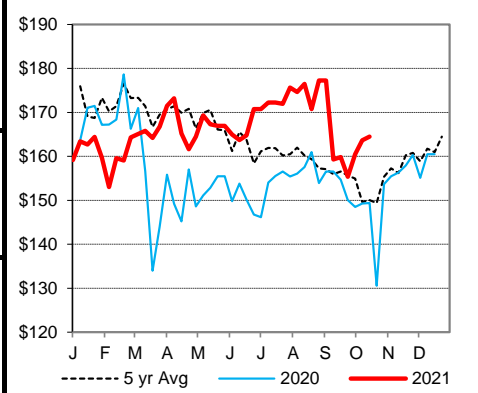

KANSAS CITY BOARD OF TRADE			Wheat		
		Change			Change
			Dec	7.5975	0.1150
			Mar	7.6625	0.1100
			May	7.6750	0.0950

**AMS 2466** Wednesday

**5 AREA WKLY ACCUMULATED WTD AVG SLAUGHTER CATTLE PRICE**

	Head Count	Avg Weight	Avg Price
Live Steer	3,250	1,516	124.04
Live Heifer	136	1,300	125.00
Dressed Steer	1,167	948	195.71
Dressed Heifer	573	835	196.00

**ESTD DAILY CATTLE SLAUGHTER**

Wednesday	121,000
Week Ago (est)	120,000
Year Ago (act)	119,000
Wk to date (est)	362,000
Last Week (est)	361,000
Last Year (act)	361,000
<b>Previous Day Estimated:</b>	<b>Steer and Heifer</b> 94,000
	<b>Cow and Bull</b> 27,000

**AMS 1889** Wednesday

**Winter Livestock - Dodge City, KS**

	Pct Lean	Avg Dressing Price
<b>Breaking</b>	75-80	70.00-72.50
<b>Boning</b>	80-85	61.00-69.50
<b>Lean</b>	85-90	48.00-58.00

**CME Feeder Cattle Index**

**Oklahoma City 400-500 lb Steer Price**

**Oklahoma City 500-600 lb Steer Price**

**Oklahoma City 700-800 lb Steer Price**