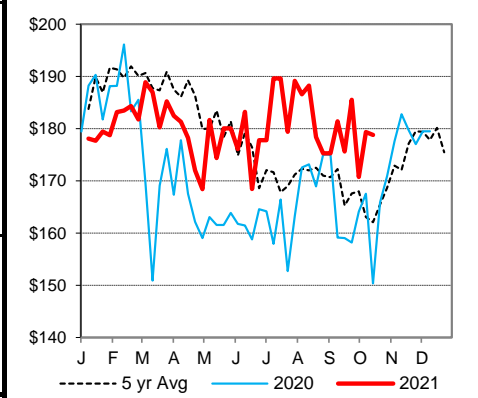

KANSAS CITY BOARD OF TRADE			Wheat		
		Change			Change
			Dec	7.5975	0.1150
			Mar	7.6625	0.1100
			May	7.6750	0.0950

**AMS 2466** Wednesday

**5 AREA WKLY ACCUMULATED WTD AVG SLAUGHTER CATTLE PRICE**

	Head Count	Avg Weight	Avg Price
Live Steer	3,250	1,516	124.04
Live Heifer	136	1,300	125.00
Dressed Steer	1,167	948	195.71
Dressed Heifer	573	835	196.00

**ESTD DAILY CATTLE SLAUGHTER**

Wednesday	121,000
Week Ago (est)	120,000
Year Ago (act)	119,000
Wk to date (est)	362,000
Last Week (est)	361,000
Last Year (act)	361,000
<b>Previous Day Estimated:</b>	<b>Steer and Heifer</b> 94,000
	<b>Cow and Bull</b> 27,000

**AMS 1889** Wednesday

**Winter Livestock - Dodge City, KS**

	Pct Lean	Avg Dressing Price
<b>Breaking</b>	75-80	70.00-72.50
<b>Boning</b>	80-85	61.00-69.50
<b>Lean</b>	85-90	48.00-58.00

**CME Feeder Cattle Index**

**Oklahoma City 400-500 lb Steer Price**

**Oklahoma City 500-600 lb Steer Price**

**Oklahoma City 700-800 lb Steer Price**