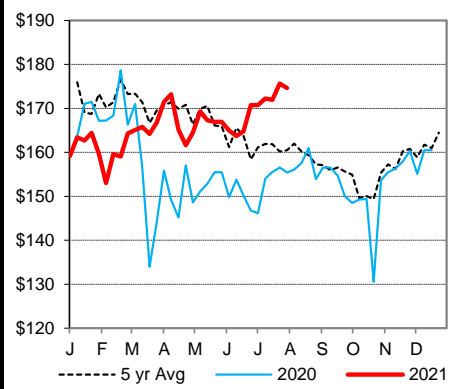

KANSAS CITY BOARD OF TRADE		Wheat		Change	
		Sep	7.0750	0.0400	
		Dec	7.1875	0.0400	
		Mar	7.2650	0.0425	

AMS 2466 Tuesday

5 AREA WKLY ACCUMULATED WTD AVG SLAUGHTER CATTLE PRICE

	Head Count	Avg Weight	Avg Price
Live Steer	1,344	1,450	125.00
Live Heifer	0	N/A	N/A
Dressed Steer	205	902	197.00
Dressed Heifer	0	N/A	N/A

AMS 2453 Tuesday

DAILY ESTIMATED BOXED BEEF CUTOUT VALUES

Choice	Select	Choice Cuts	67 loads
600-900#	600-900#	Select Cuts	24 loads
285.84	267.49	Trimming	19 loads
4.84	4.11	Grinds	20 loads

SJ LS710 Monday

ESTD DAILY CATTLE SLAUGHTER		Springfield Livestock Marketing Center	
Tuesday	122,000	Avg Dressing	
Week Ago (est)	119,000		Pct Lean
Year Ago (act)	116,000	Breaking	75-80
Wk to date (est)	238,000	Boning	80-85
Last Week (est)	238,000	Lean	85-90
Last Year (act)	228,000		54.00-64.00
Previous Day Estimated:	Steer and Heifer	92,000	
	Cow and Bull	24,000	

CME Feeder Cattle Index

Oklahoma City 400-500 lb Steer Price

Oklahoma City 500-600 lb Steer Price

Oklahoma City 700-800 lb Steer Price