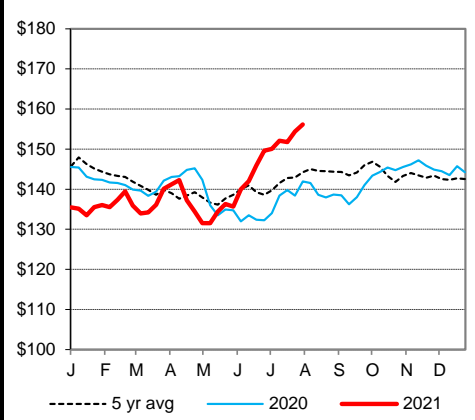

CHICAGO MERCANTILE EXCHANGE LIVESTOCK FUTURES SETTLEMENT Tuesday

Live Cattle			Feeder Cattle		
		Change			Change
Aug	123.250	1.120	Aug	158.900	0.650
Oct	128.150	0.870	Sep	162.520	0.550
Dec	133.200	0.450	Oct	165.050	0.570

CHICAGO BOARD OF TRADE GRAIN FUTURES SETTLEMENTS Tuesday

Corn			Soybeans		
		Change			Change
Sep	5.5050	(0.0825)	Aug	13.9225	(0.2650)
Dec	5.5175	(0.0750)	Sep	13.2375	(0.3250)
Mar	5.6025	(0.0700)	Nov	13.1975	(0.3375)

KANSAS CITY BOARD OF TRADE		Wheat		Change	
		Sep	7.0750	0.0400	
		Dec	7.1875	0.0400	
		Mar	7.2650	0.0425	

AMS 2466 Tuesday

5 AREA WKLY ACCUMULATED WTD AVG SLAUGHTER CATTLE PRICE

	Head Count	Avg Weight	Avg Price
Live Steer	1,344	1,450	125.00
Live Heifer	0	N/A	N/A
Dressed Steer	205	902	197.00
Dressed Heifer	0	N/A	N/A

AMS 2453 Tuesday

DAILY ESTIMATED BOXED BEEF CUTOUT VALUES

Choice	Select	Choice Cuts	67 loads
600-900#	600-900#	Select Cuts	24 loads
285.84	267.49	Trimming	19 loads
4.84	4.11	Grinds	20 loads

SJ LS710 Monday

ESTD DAILY CATTLE SLAUGHTER		Springfield Livestock Marketing Center	
Tuesday	122,000	Avg Dressing	
Week Ago (est)	119,000		Pct Lean
Year Ago (act)	116,000	Breaking	75-80
Wk to date (est)	238,000	Boning	80-85
Last Week (est)	238,000	Lean	85-90
Last Year (act)	228,000		54.00-64.00
Previous Day Estimated:	Steer and Heifer	92,000	
	Cow and Bull	24,000	

CME Feeder Cattle Index