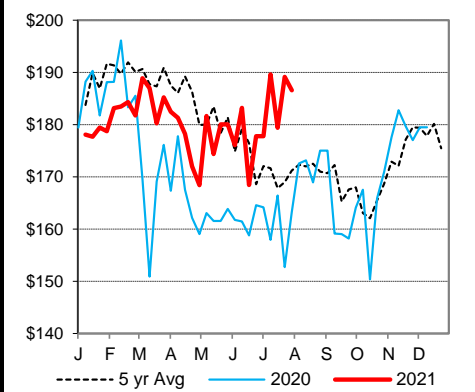

Oklahoma City 400-500 lb Steer Price