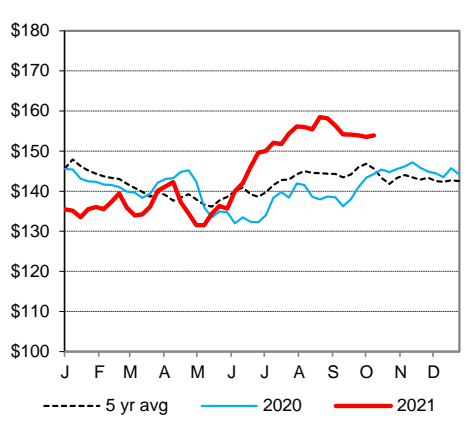

CHICAGO MERCANTILE EXCHANGE LIVESTOCK FUTURES SETTLEMENT

Live Cattle		Change	Feeder Cattle		Change
Oct	125.450	(0.520)	Oct	155.750	(1.820)
Dec	130.420	(0.550)	Nov	159.350	(2.070)
Feb	135.000	(0.350)	Jan	159.550	(1.970)

CHICAGO BOARD OF TRADE GRAIN FUTURES SETTLEMENTS

Corn		Change	Soybeans		Change
Dec	5.3275	0.0700	Nov	12.2150	0.0375
Mar	5.4050	0.0625	Jan	12.2900	0.0275
May	5.4425	0.0550	Mar	12.3725	0.0200

KANSAS CITY BOARD OF TRADE		Wheat	Change
		Dec	7.4900
		Mar	7.5600
		May	7.5875

AMS 2466 Monday

5 AREA WKLY ACCUMULATED WTD AVG SLAUGHTER CATTLE PRICE

	Head Count	Avg Weight	Avg Price
Live Steer	36,653	1,497	123.84
Live Heifer	14,358	1,326	123.83
Dressed Steer	13,828	966	195.70
Dressed Heifer	3,637	843	195.62

AMS 2453 Monday

DAILY ESTIMATED BOXED BEEF CUTOUT VALUES

Choice	Select	Choice Cuts	44 loads
600-900#	600-900#	Select Cuts	31 loads
280.09	259.81	Trimming	21 loads
(0.15)	(0.81)	Grinds	14 loads

SJ LS710 Monday

ESTD DAILY CATTLE SLAUGHTER

Monday	120,000
Week Ago (est)	121,000
Year Ago (act)	119,000
Wk to date (est)	120,000
Last Week (est)	121,000
Last Year (act)	119,000
Previous Day Estimated:	Steer and Heifer
	Cow and Bull

AMS 1788 Monday

Springfield Livestock Marketing Center

		Avg Dressing
	Pct Lean	Price
Breaking	75-80	61.00-70.00
Boning	80-85	54.00-67.00
Lean	85-90	46.00-54.00
	Friday	Saturday
	83,000	48,000
	24,000	11,000

CME Feeder Cattle Index