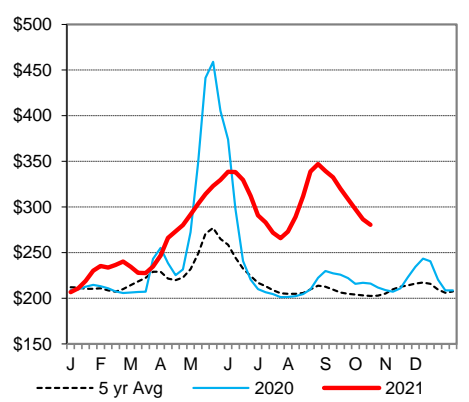

AMS 2466 Monday

5 AREA WKLY ACCUMULATED WTD AVG SLAUGHTER CATTLE PRICE

	Head Count	Avg Weight	Avg Price
Live Steer	36,653	1,497	123.84
Live Heifer	14,358	1,326	123.83
Dressed Steer	13,828	966	195.70
Dressed Heifer	3,637	843	195.62

ESTD DAILY CATTLE SLAUGHTER

Monday	120,000
Week Ago (est)	121,000
Year Ago (act)	119,000
Wk to date (est)	120,000
Last Week (est)	121,000
Last Year (act)	119,000
Previous Day Estimated:	Steer and Heifer
	Cow and Bull

AMS 1788 Monday

Springfield Livestock Marketing Center

		Avg Dressing
	Pct Lean	Price
Breaking	75-80	61.00-70.00
Boning	80-85	54.00-67.00
Lean	85-90	46.00-54.00
	Friday	Saturday
	83,000	48,000
	24,000	11,000

CME Feeder Cattle Index

5 Area Wkly Wtd Avg Sltr Steer Price

Weekly Choice Cutout

Weekly Select Cutout