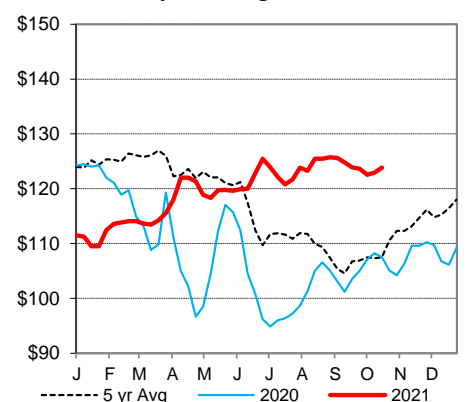

AMS 2466 Monday

5 AREA WKLY ACCUMULATED WTD AVG SLAUGHTER CATTLE PRICE

	Head Count	Avg Weight	Avg Price
Live Steer	36,653	1,497	123.84
Live Heifer	14,358	1,326	123.83
Dressed Steer	13,828	966	195.70
Dressed Heifer	3,637	843	195.62

ESTD DAILY CATTLE SLAUGHTER

Monday	120,000
Week Ago (est)	121,000
Year Ago (act)	119,000
Wk to date (est)	120,000
Last Week (est)	121,000
Last Year (act)	119,000
Previous Day Estimated:	Steer and Heifer
	Cow and Bull

AMS 1788 Monday

Springfield Livestock Marketing Center

		Avg Dressing
	Pct Lean	Price
Breaking	75-80	61.00-70.00
Boning	80-85	54.00-67.00
Lean	85-90	46.00-54.00
	Friday	Saturday
	83,000	48,000
	24,000	11,000

CME Feeder Cattle Index

5 Area Wkly Wtd Avg Sltr Steer Price

Weekly Choice Cutout

Weekly Select Cutout