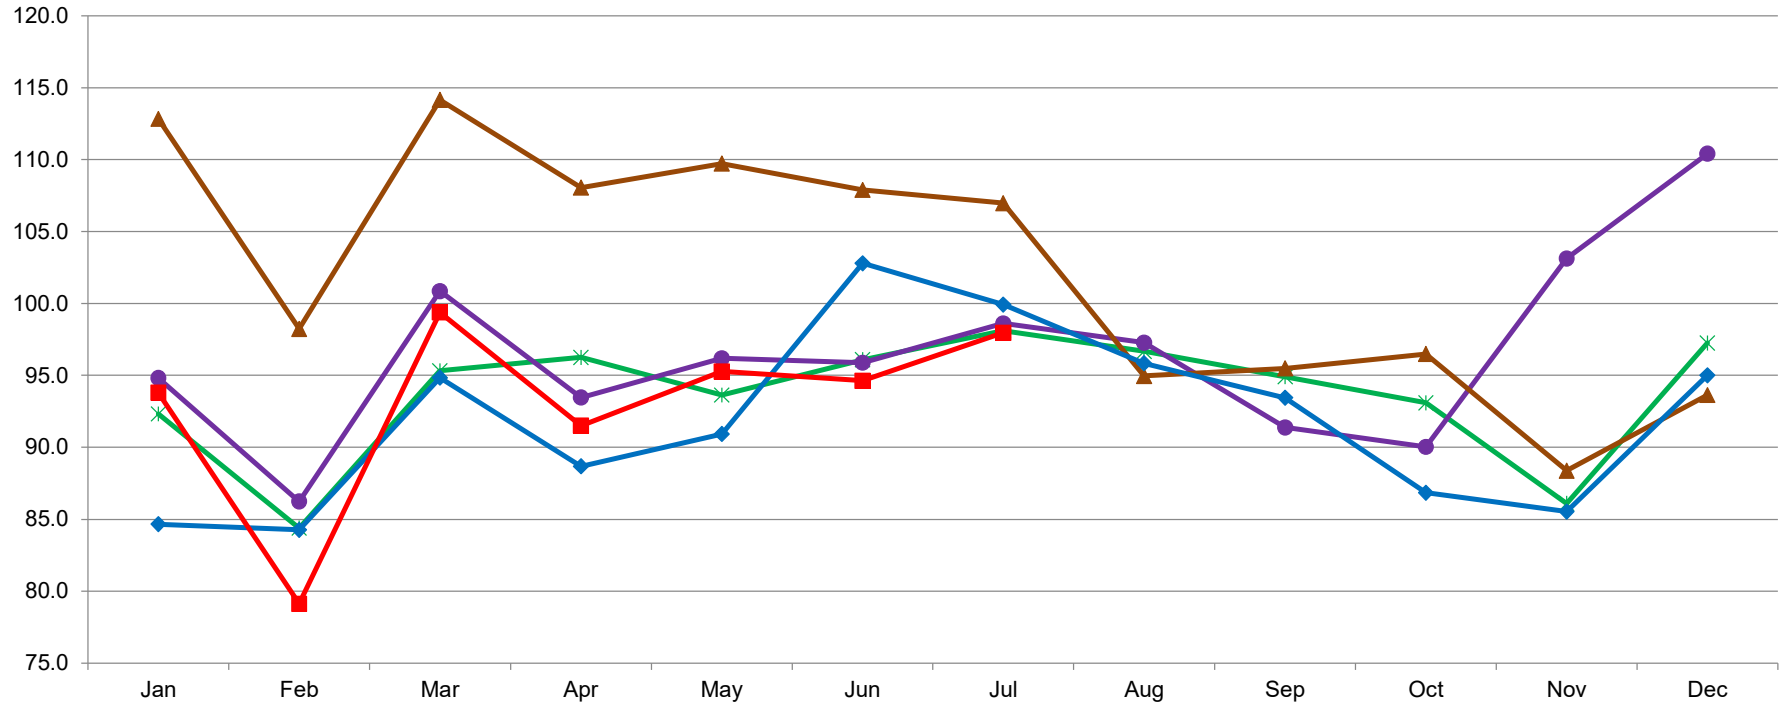

U.S. Dry Lactose Production, Human and Animal

MILLION POUNDS

9/3/2021 - DATA SOURCE, USDA, NASS; GRAPH, USDA, AMS, DMN USDA/AMS/Dairy Market News, Madison, Wisconsin, (608)278-4150 Dairy Market News website: <https://www.ams.usda.gov/market-news/dairy> Dairy Market News database portal: <https://mymarketnews.ams.usda.gov/>

* 2017
 ● 2018
 ▲ 2019
 ◆ 2020
 ■ 2021