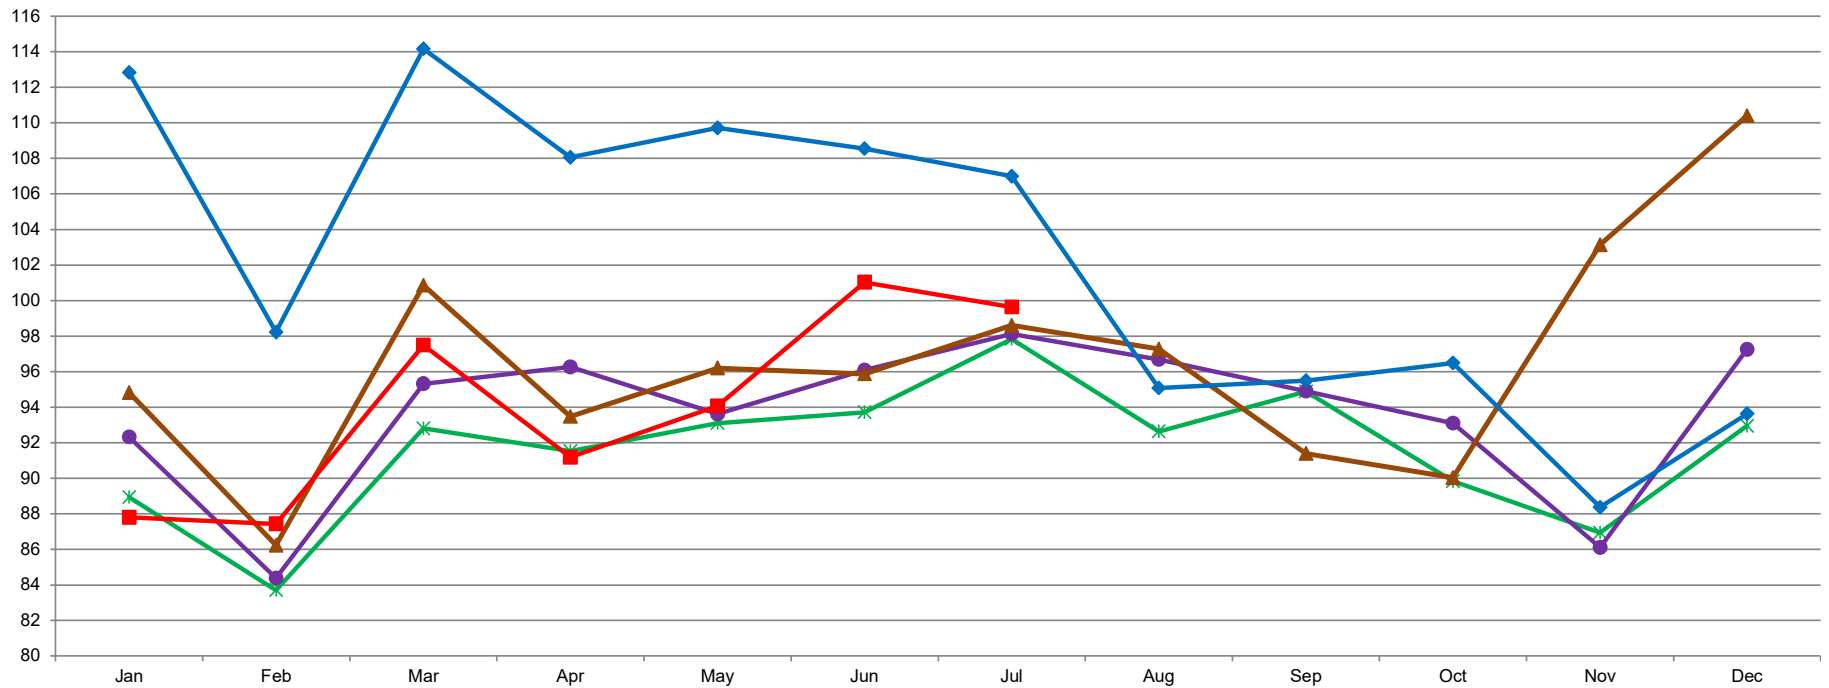

### U.S. Dry Lactose Production, Human & Animal

MILLION POUNDS

9/3/2020 - DATA SOURCE, USDA, NASS; GRAPH, USDA, AMS, DMN  
 USDA/AMS/Dairy Market News, Madison, Wisconsin, (608) 422-8587  
 Dairy Market News website: <http://www.ams.usda.gov/market-news/dairy>

2016 2017 2018 2019 2020