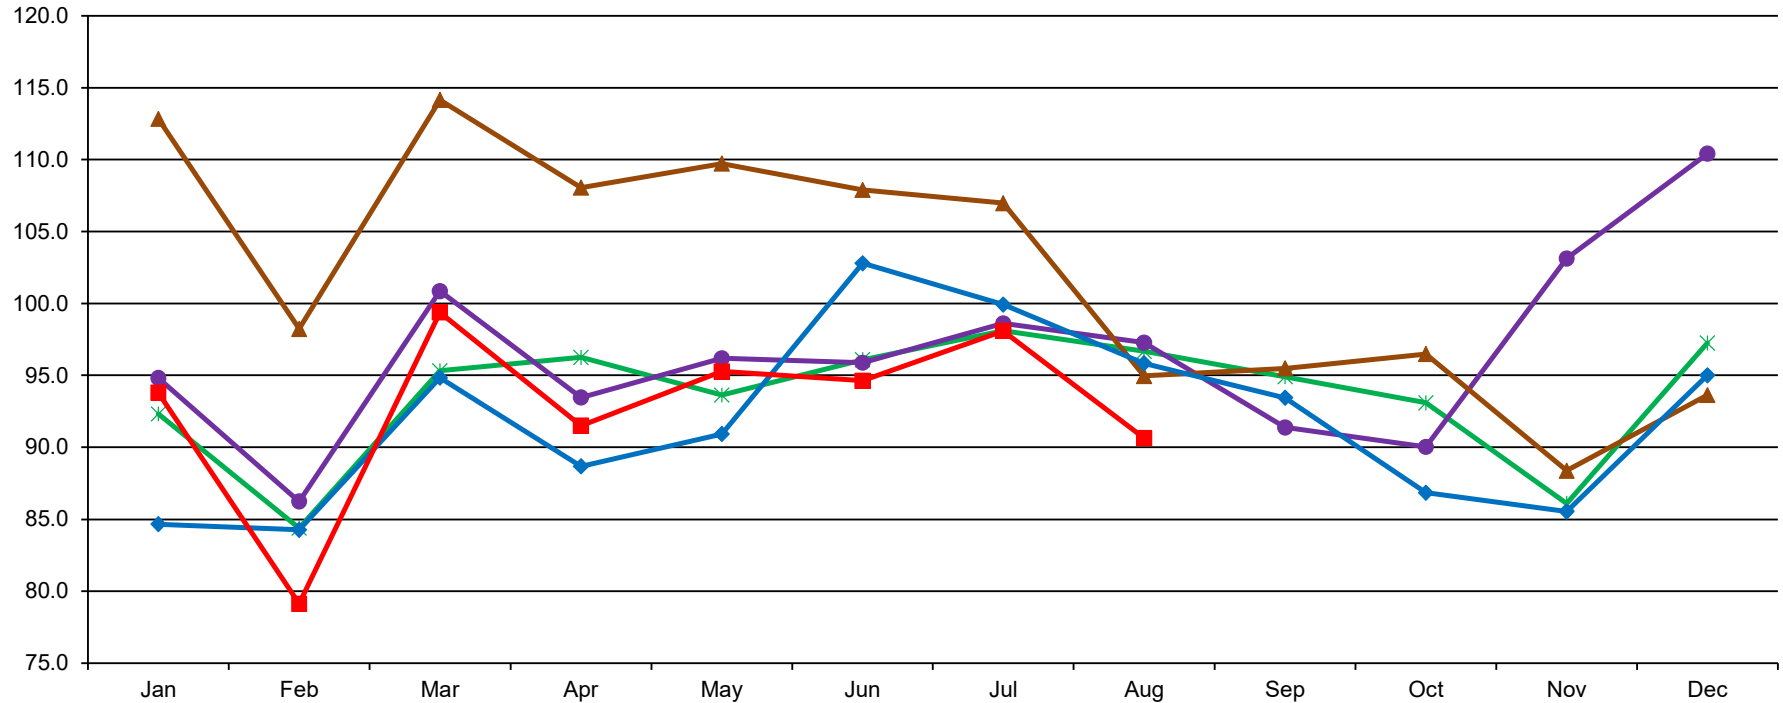

U.S. Dry Lactose Production, Human and Animal

MILLION POUNDS

10/4/2021 - DATA SOURCE, USDA, NASS; GRAPH, USDA, AMS, DMN USDA/AMS/Dairy Market News, Madison, Wisconsin, (608)278-4150 Dairy Market News website: <https://www.ams.usda.gov/market-news/dairy> Dairy Market News database portal: <https://mymarketnews.ams.usda.gov/>

* 2017
 ● 2018
 ▲ 2019
 ◆ 2020
 ■ 2021