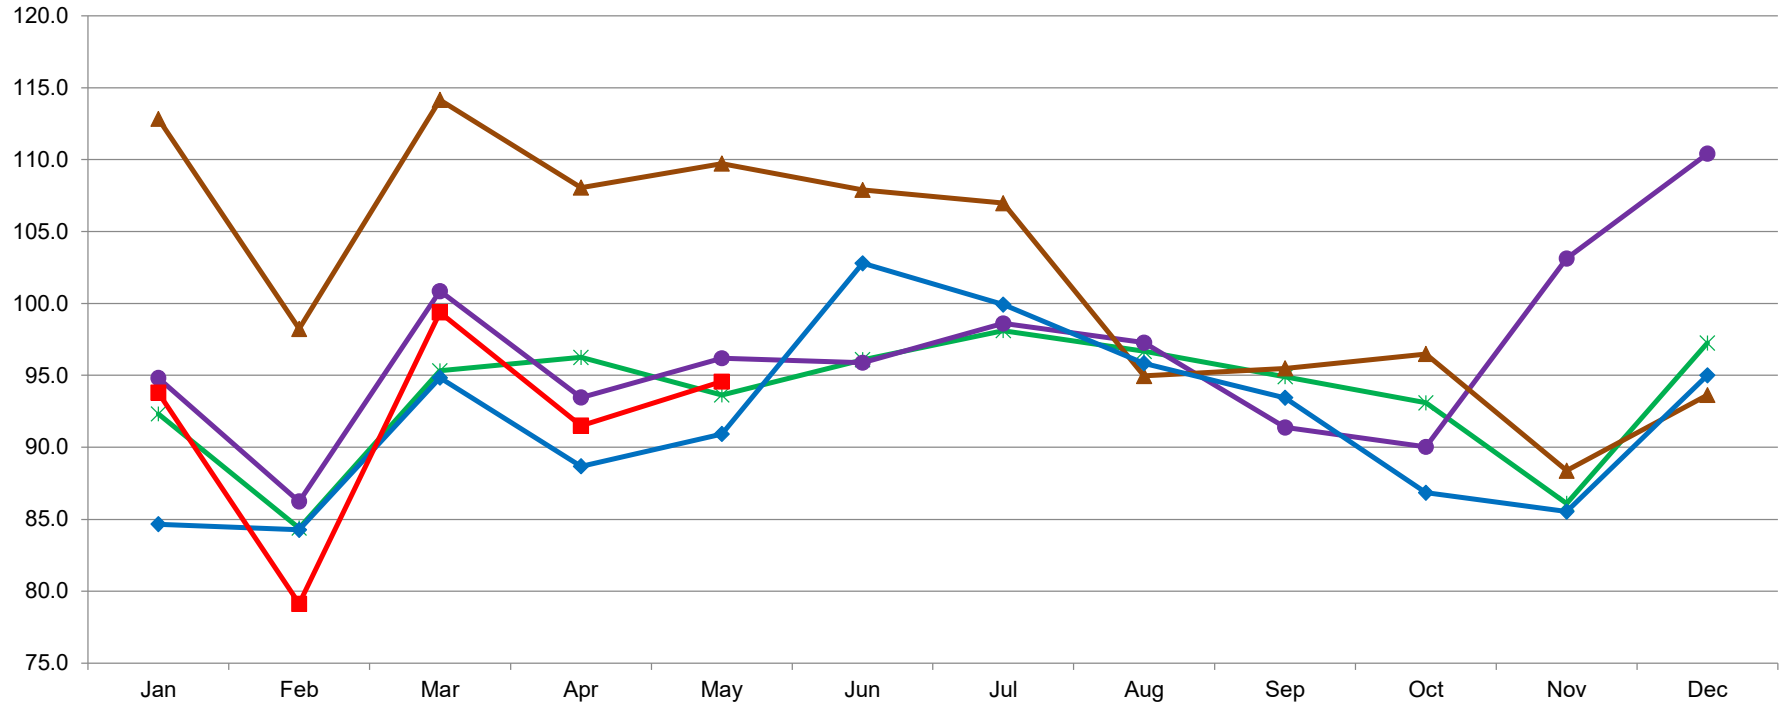

U.S. Dry Lactose Production, Human and Animal

MILLION POUNDS

7/2/2021 - DATA SOURCE, USDA, NASS; GRAPH, USDA, AMS, DMN USDA/AMS/Dairy Market News, Madison, Wisconsin, (608)278-4150 Dairy Market News website: <https://www.ams.usda.gov/market-news/dairy> Dairy Market News database portal: <https://mymarketnews.ams.usda.gov/>

* 2017
 ● 2018
 ▲ 2019
 ◆ 2020
 ■ 2021