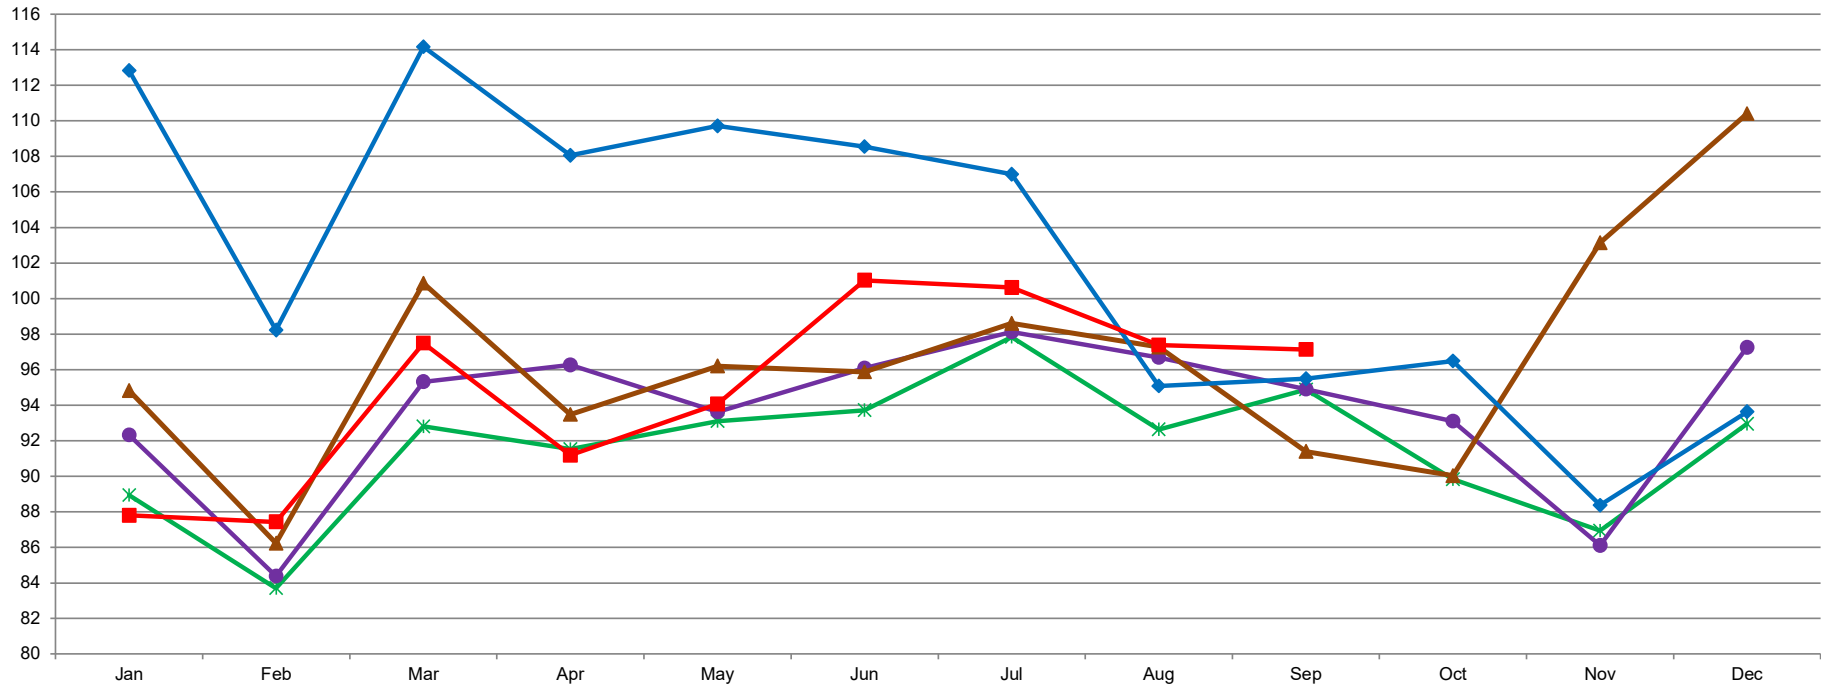

U.S. Dry Lactose Production, Human & Animal

MILLION POUNDS

11/5/2020 - DATA SOURCE, USDA, NASS; GRAPH, USDA, AMS, DMN
 USDA/AMS/Dairy Market News, Madison, Wisconsin, (608) 422-8587
 Dairy Market News website: <http://www.ams.usda.gov/market-news/dairy>

—*— 2016 —●— 2017 —▲— 2018 —◆— 2019 —■— 2020