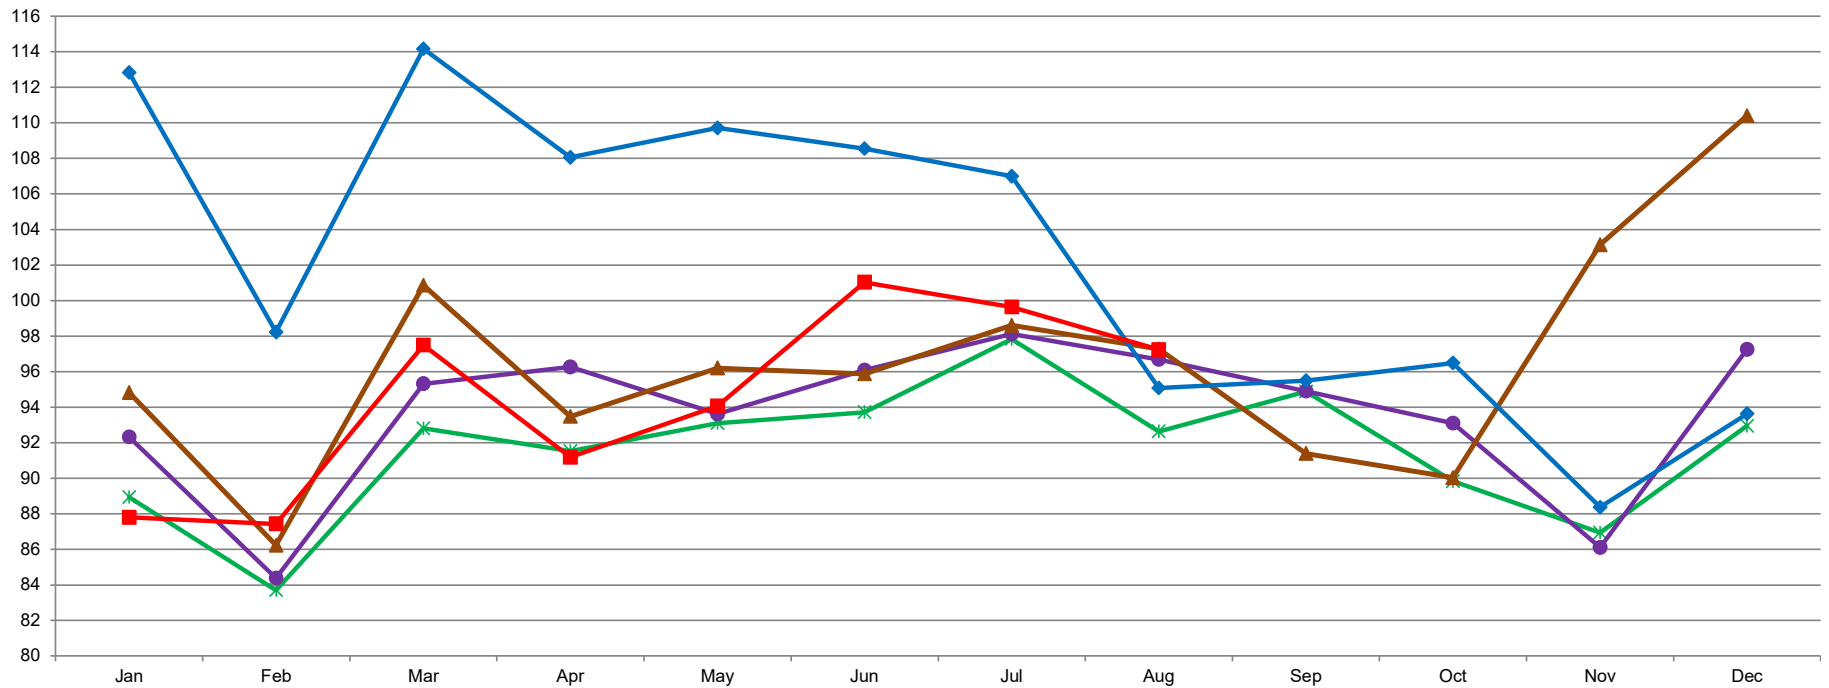

U.S. Dry Lactose Production, Human & Animal

MILLION POUNDS

10/5/2020 - DATA SOURCE, USDA, NASS; GRAPH, USDA, AMS, DMN
 USDA/AMS/Dairy Market News, Madison, Wisconsin, (608) 422-8587
 Dairy Market News website: <http://www.ams.usda.gov/market-news/dairy>

✱ 2016
 ● 2017
 ▲ 2018
 ◆ 2019
 ■ 2020