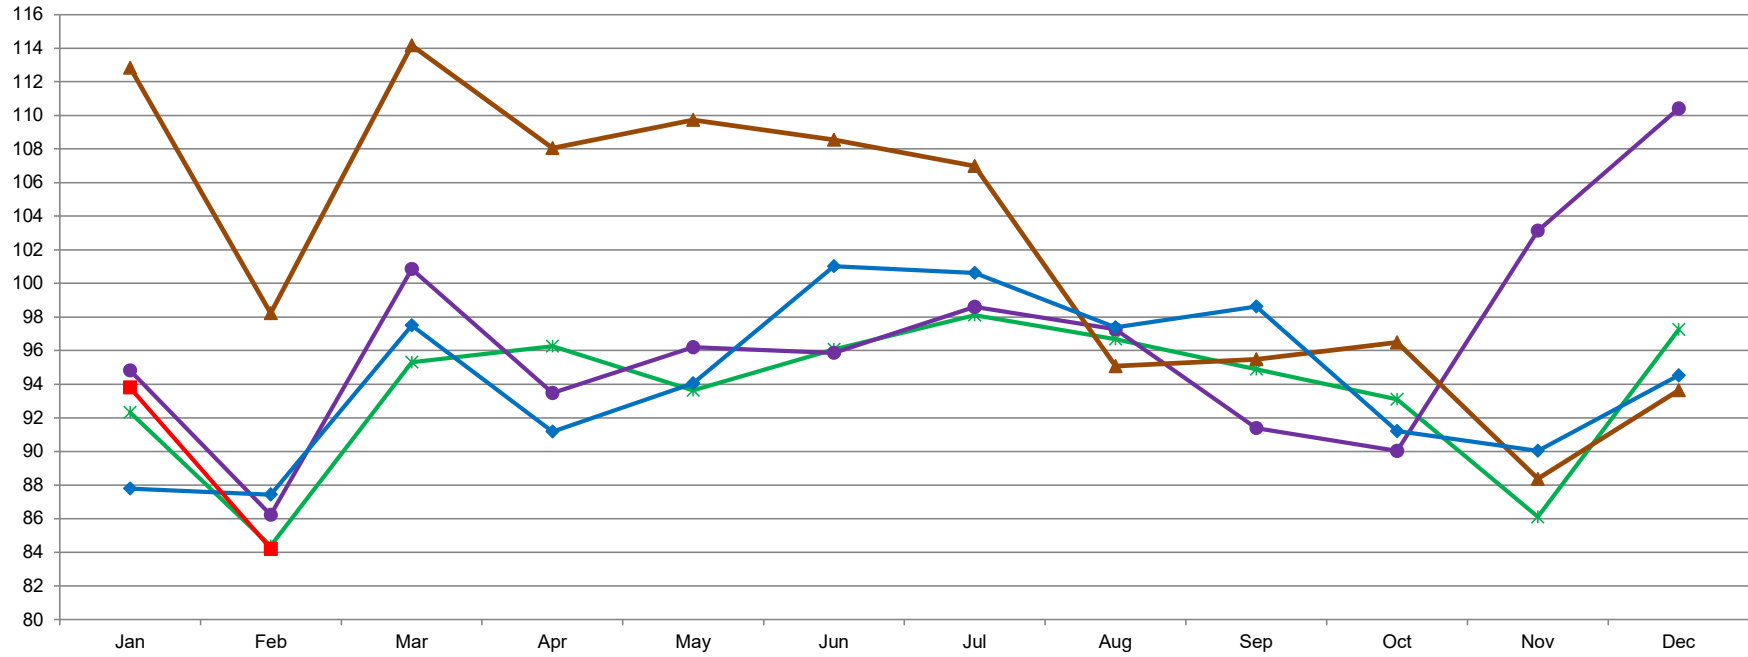

U.S. Dry Lactose Production, Human & Animal

MILLION POUNDS

4/1/2021 - DATA SOURCE, USDA, NASS; GRAPH, USDA, AMS, DMN
 USDA/AMS/Dairy Market News, Madison, Wisconsin, (608) 422-8587
 Dairy Market News website: <http://www.ams.usda.gov/market-news/dairy>

—* 2017
 —● 2018
 —▲ 2019
 —◆ 2020
 —■ 2021