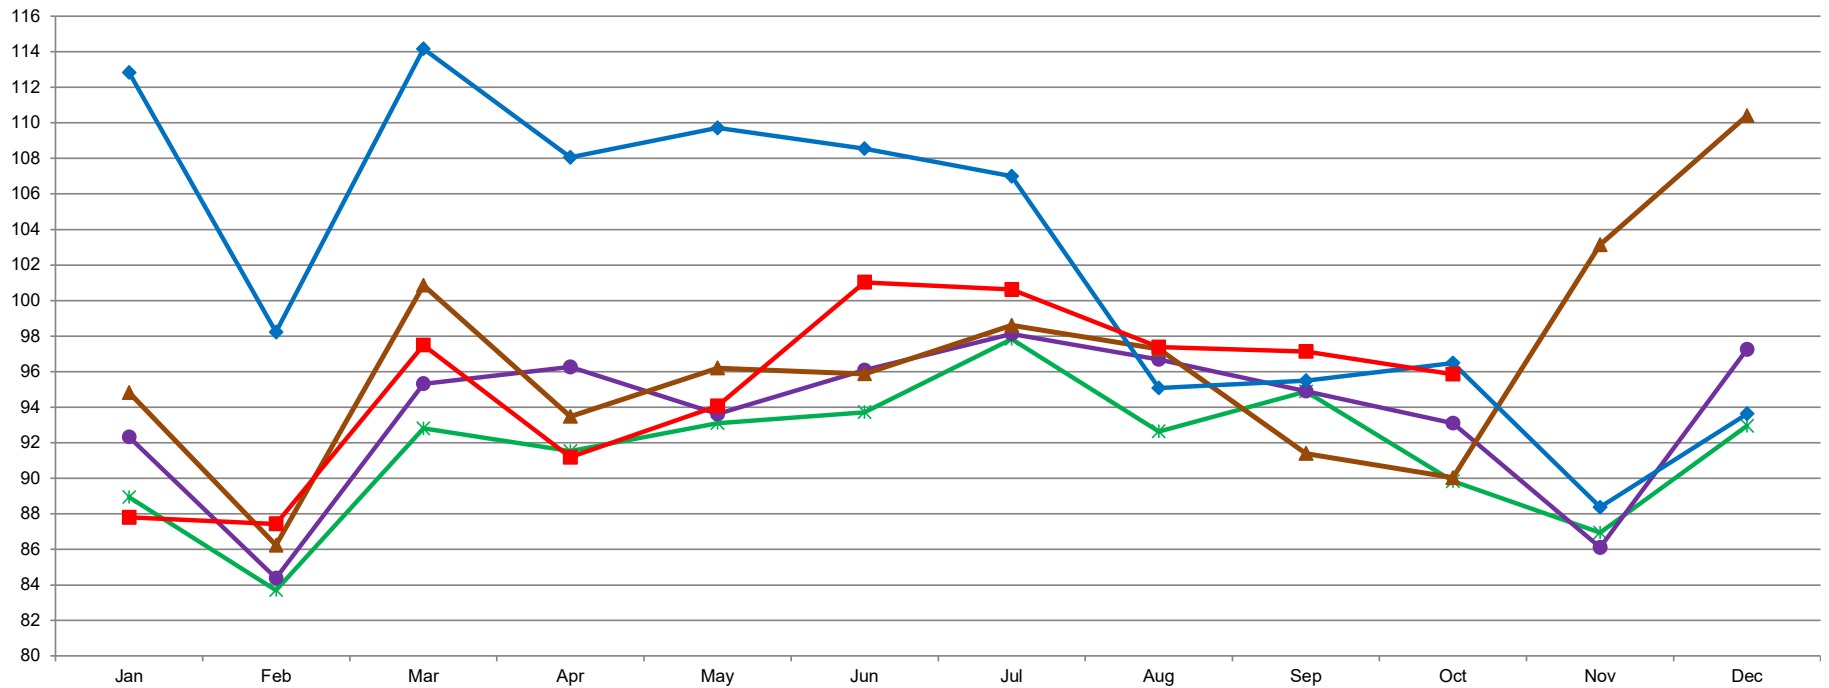

U.S. Dry Lactose Production, Human & Animal

MILLION POUNDS

12/3/2020 - DATA SOURCE, USDA, NASS; GRAPH, USDA, AMS, DMN
 USDA/AMS/Dairy Market News, Madison, Wisconsin, (608) 422-8587
 Dairy Market News website: <http://www.ams.usda.gov/market-news/dairy>

✱ 2016
 ● 2017
 ▲ 2018
 ◆ 2019
 ■ 2020