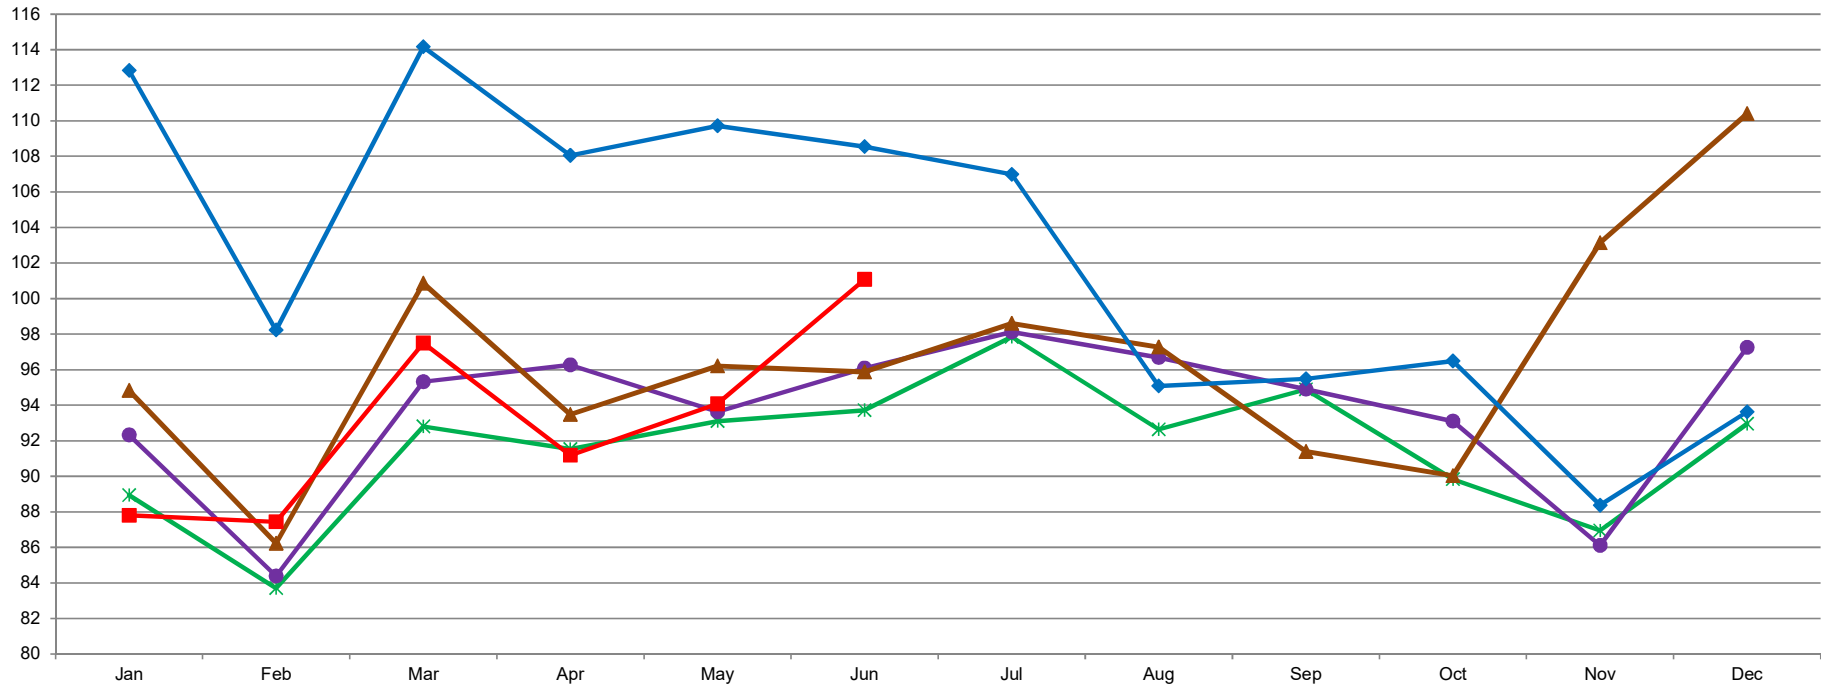

### U.S. Dry Lactose Production, Human & Animal

MILLION POUNDS

8/4/2020 - DATA SOURCE, USDA, NASS; GRAPH, USDA, AMS, DMN  
USDA/AMS/Dairy Market News, Madison, Wisconsin, (608) 422-8587  
Dairy Market News website: <http://www.ams.usda.gov/market-news/dairy>

2016 2017 2018 2019 2020