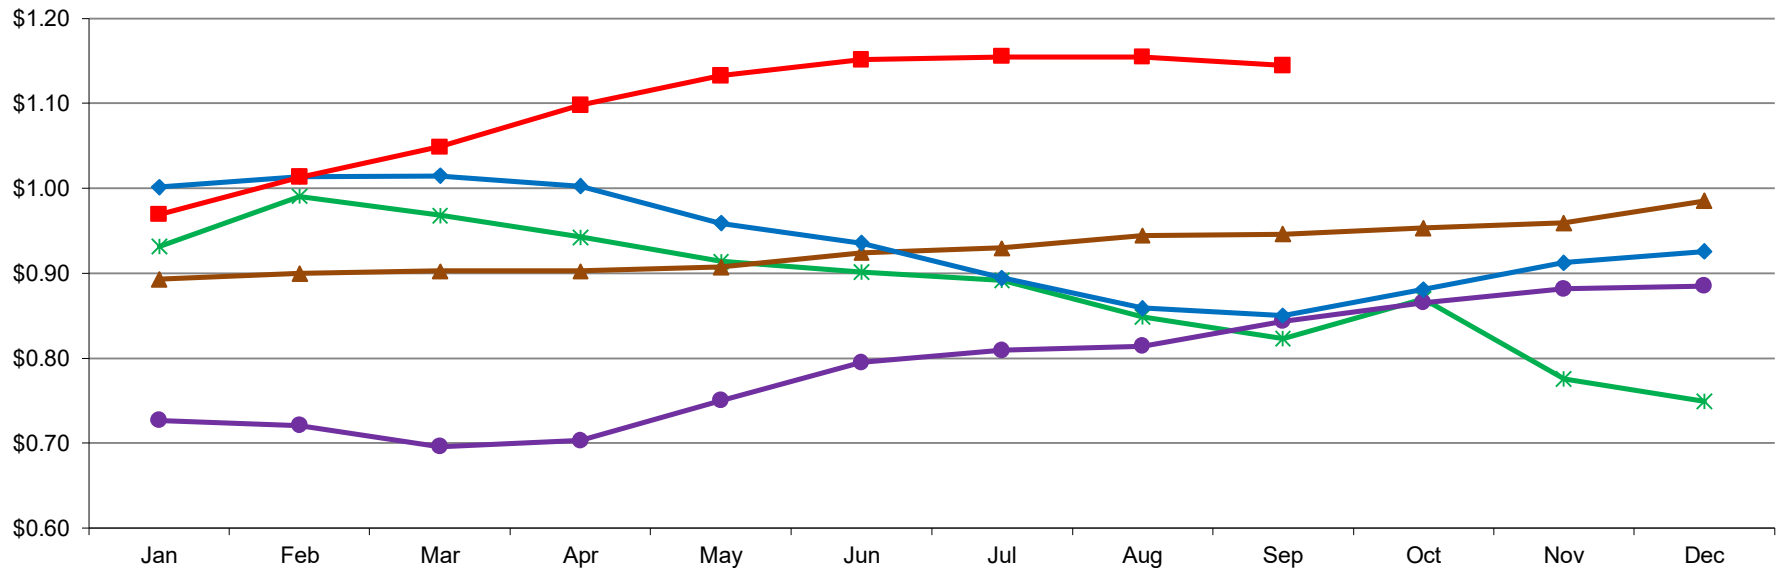

Central & West Dry WPC 34% Monthly Average Mostly Prices

PER POUND

10/1/2021 - GRAPH/SOURCE USDA, AMS, DMN
USDA/AMS/Dairy Market News, Madison, Wisconsin, (608) 422-8587
Dairy Market News website: <http://www.ams.usda.gov/market-news/dairy>
DMN MARS (My Market News): <https://mymarketnews.ams.usda.gov/>

2017 2018 2019 2020 2021