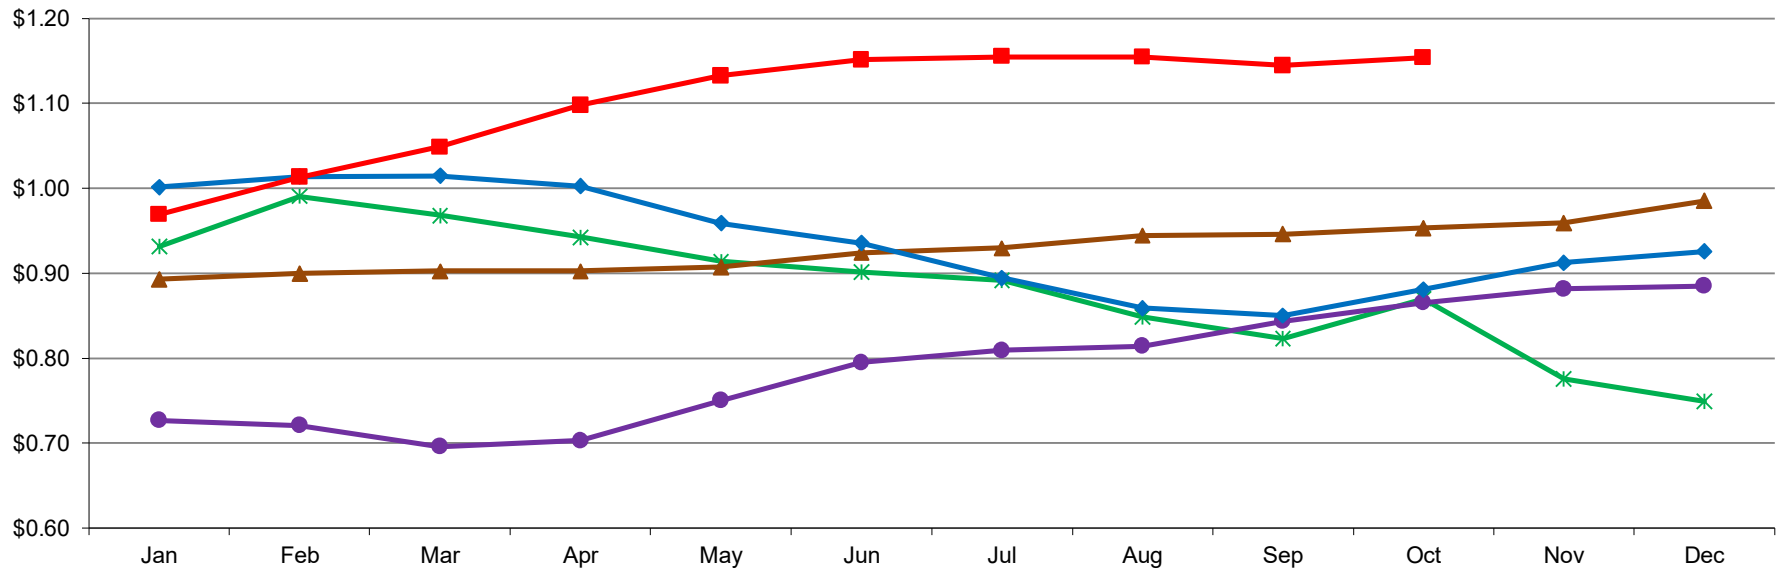

### Central & West Dry WPC 34% Monthly Average Mostly Prices

PER POUND

11/1/2021 - GRAPH/SOURCE USDA, AMS, DMN  
USDA/AMS/Dairy Market News, Madison, Wisconsin, (608) 422-8587  
Dairy Market News website: <http://www.ams.usda.gov/market-news/dairy>  
DMN MARS (My Market News): <https://mymarketnews.ams.usda.gov/>

2017 2018 2019 2020 2021