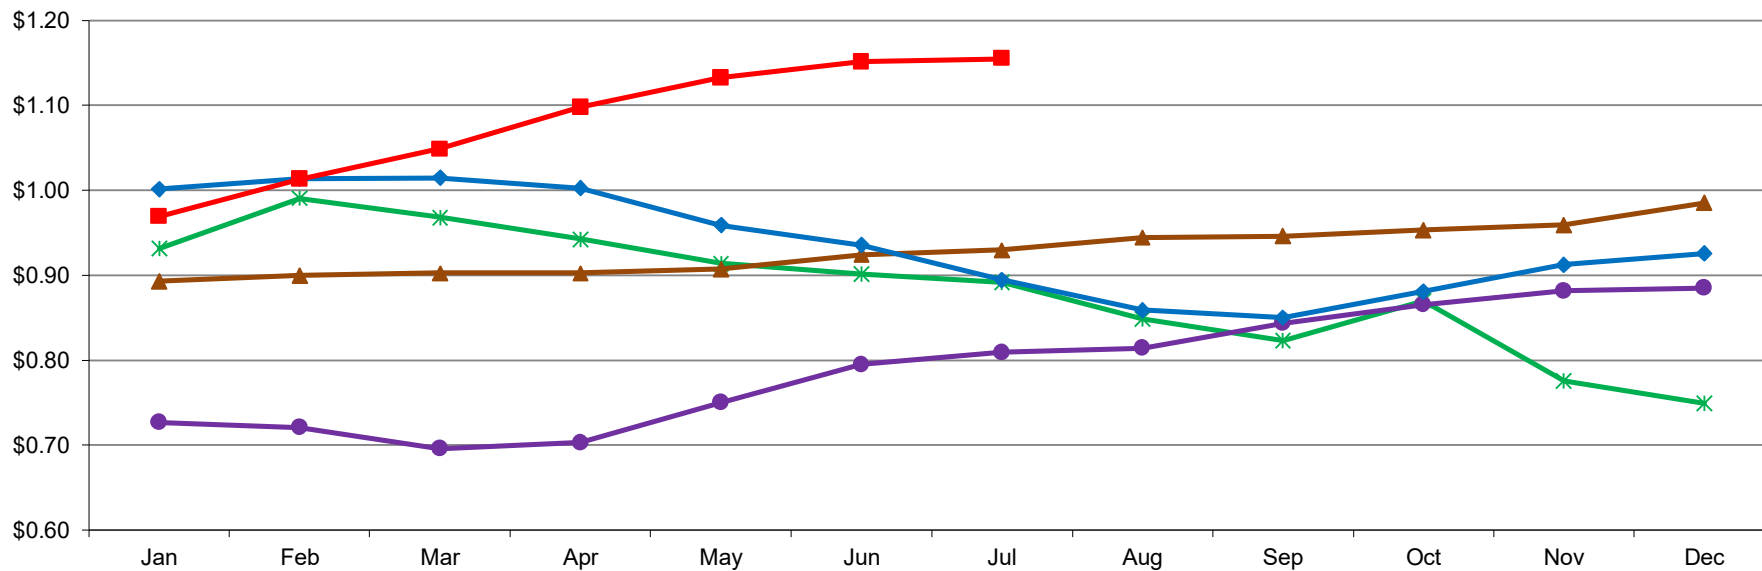

### Central & West Dry WPC 34% Monthly Average Mostly Prices

PER POUND

8/2/2021 - GRAPH/SOURCE USDA, AMS, DMN  
 USDA/AMS/Dairy Market News, Madison, Wisconsin, (608) 422-8587  
 Dairy Market News website: <http://www.ams.usda.gov/market-news/dairy>  
 DMN MARS (My Market News): <https://mymarketnews.ams.usda.gov/>

✱ 2017    
 ● 2018    
 ▲ 2019    
 ◆ 2020    
 ■ 2021