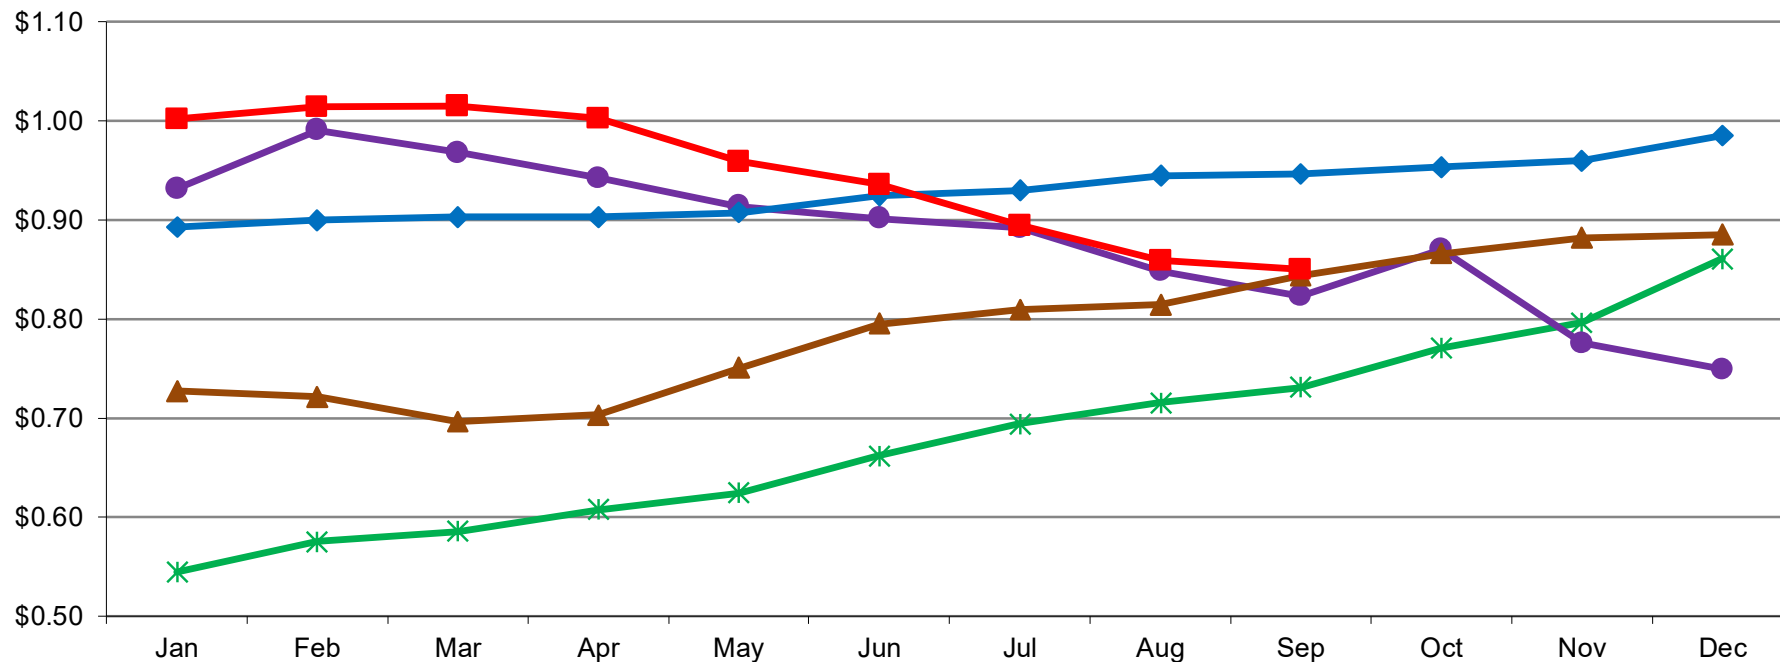

Central & West Dry WPC 34% Monthly Average Mostly Prices

PER POUND

10/2/2020 - GRAPH/SOURCE USDA, AMS, DMN
 USDA/AMS/Dairy Market News, Madison, Wisconsin, (608) 422-8587
 Dairy Market News website: <http://www.ams.usda.gov/market-news/dairy>
 DMN MARS (My Market News): <https://mymarketnews.ams.usda.gov/>

✱ 2016
 ● 2017
 ▲ 2018
 ◆ 2019
 ■ 2020