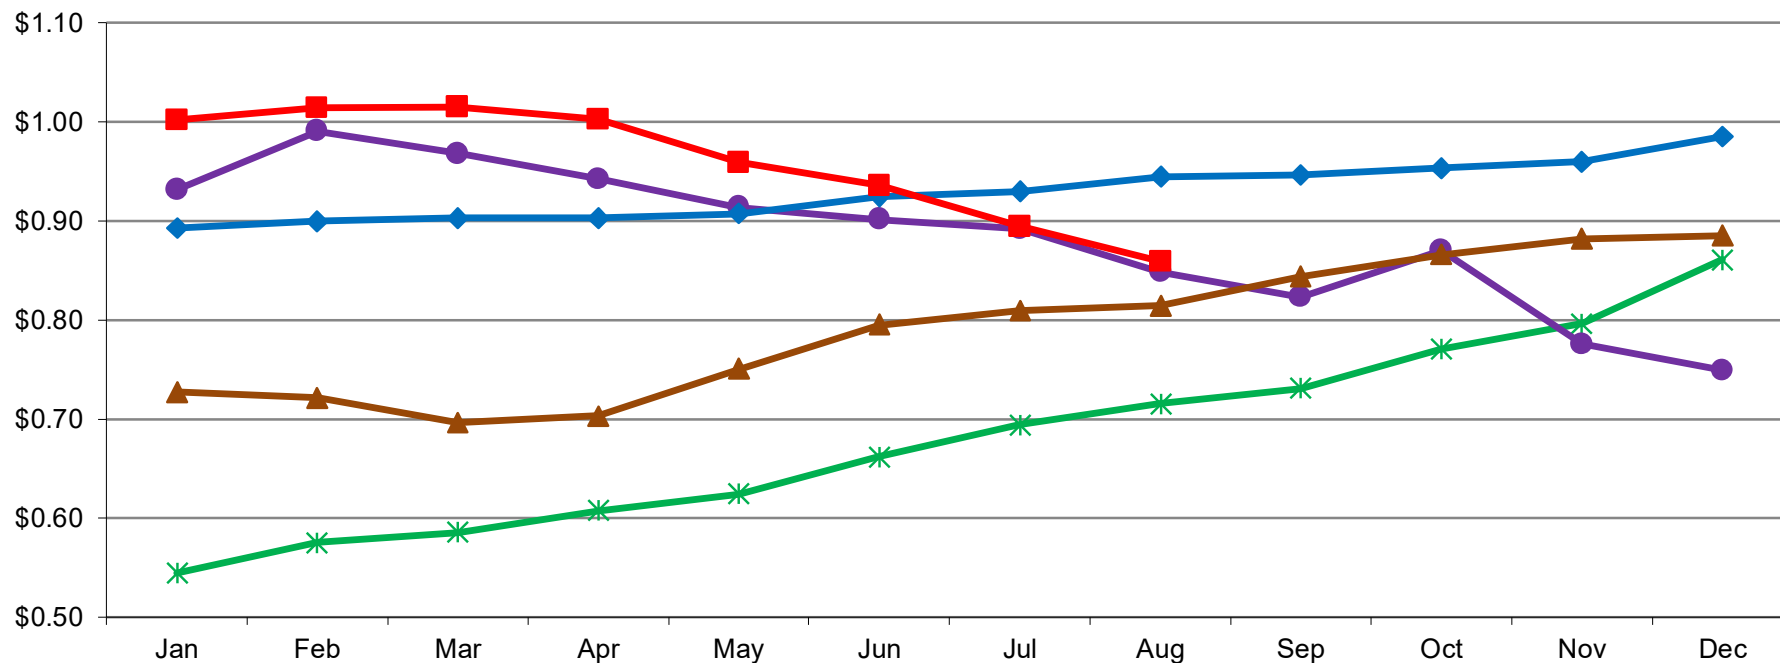

## Central & West Dry WPC 34% Monthly Average Mostly Prices

PER POUND

9/4/2020 - GRAPH/SOURCE USDA, AMS, DMN

USDA/AMS/Dairy Market News, Madison, Wisconsin, (608) 422-8587

Dairy Market News website: <http://www.ams.usda.gov/market-news/dairy>