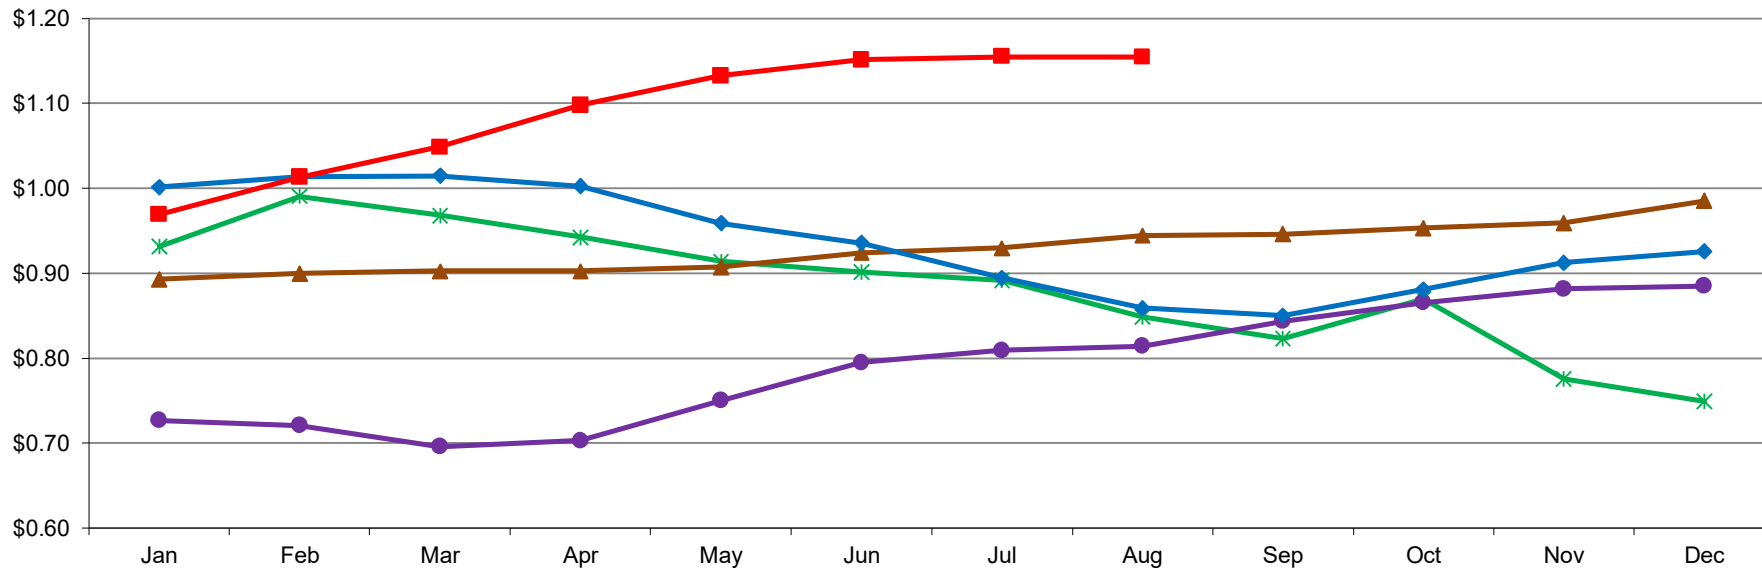

Central & West Dry WPC 34% Monthly Average Mostly Prices

PER POUND

9/3/2021 - GRAPH/SOURCE USDA, AMS, DMN
 USDA/AMS/Dairy Market News, Madison, Wisconsin, (608) 422-8587
 Dairy Market News website: <http://www.ams.usda.gov/market-news/dairy>
 DMN MARS (My Market News): <https://mymarketnews.ams.usda.gov/>

*— 2017
 ●— 2018
 ▲— 2019
 ◆— 2020
 ■— 2021