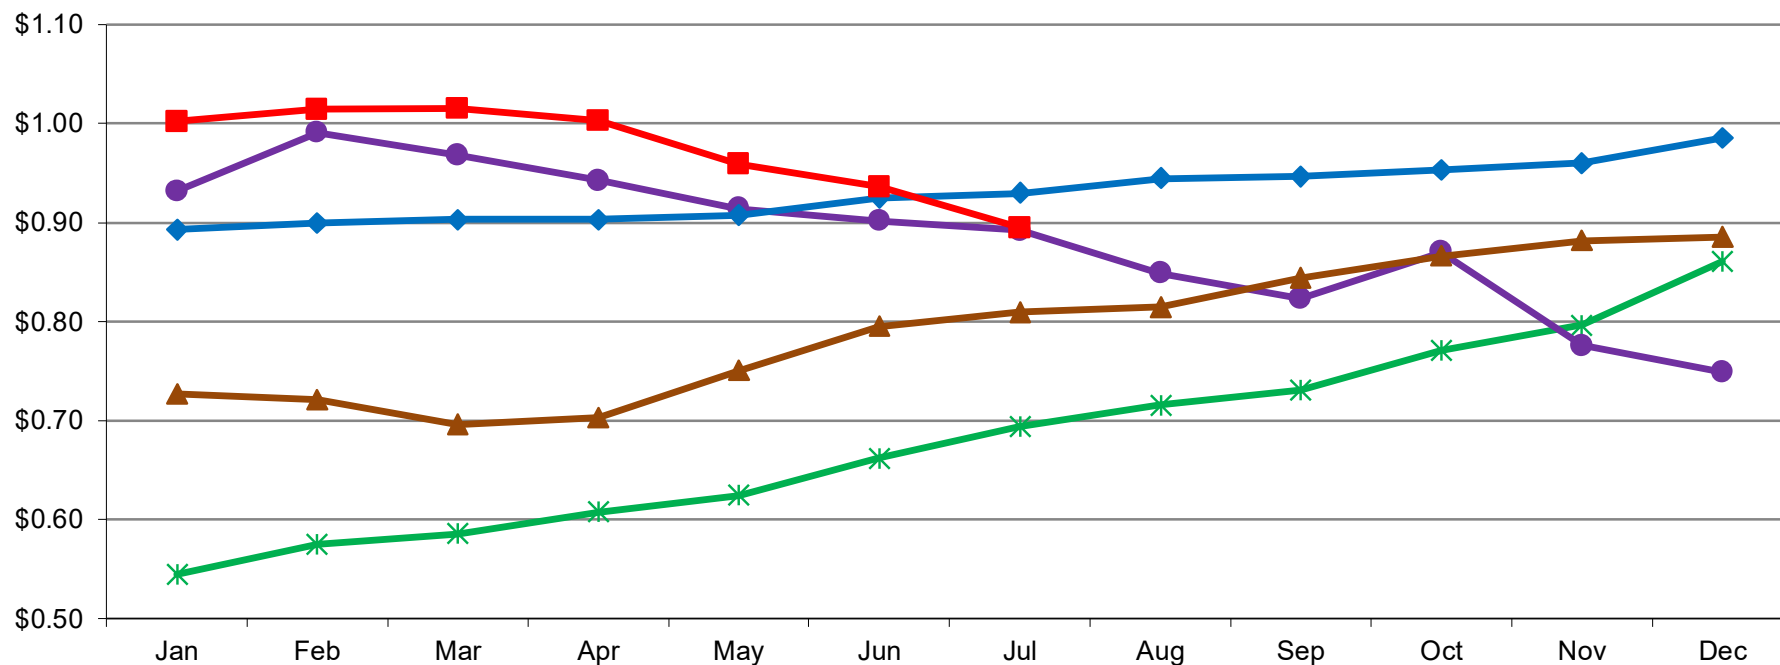

Central & West Dry WPC 34% Monthly Average Mostly Prices

PER POUND

8/3/2020 - GRAPH/SOURCE USDA, AMS, DMN

USDA/AMS/Dairy Market News, Madison, Wisconsin, (608) 422-8587

Dairy Market News website: <http://www.ams.usda.gov/market-news/dairy>