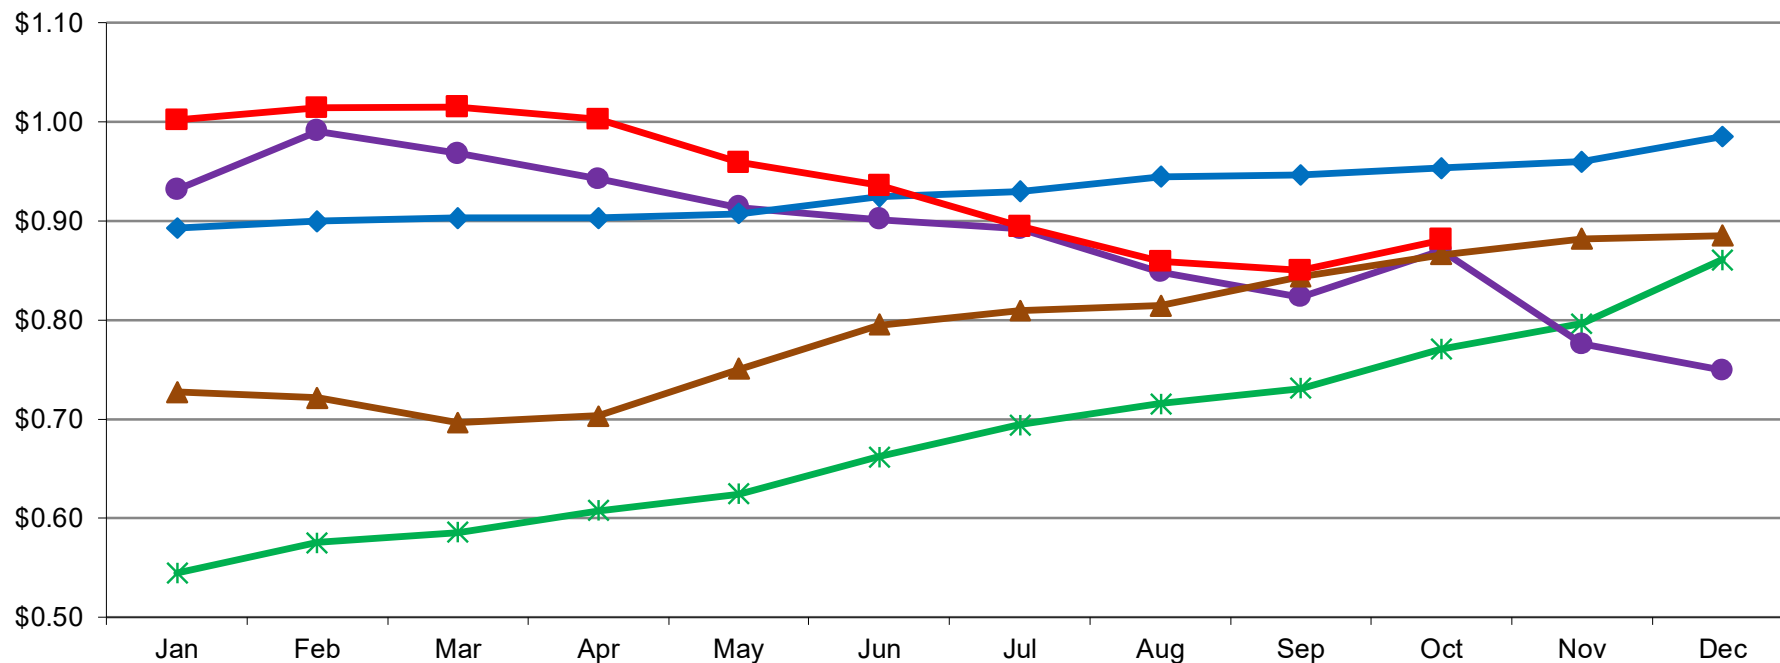

Central & West Dry WPC 34% Monthly Average Mostly Prices

PER POUND

11/2/2020 - GRAPH/SOURCE USDA, AMS, DMN

USDA/AMS/Dairy Market News, Madison, Wisconsin, (608) 422-8587

Dairy Market News website: <http://www.ams.usda.gov/market-news/dairy>