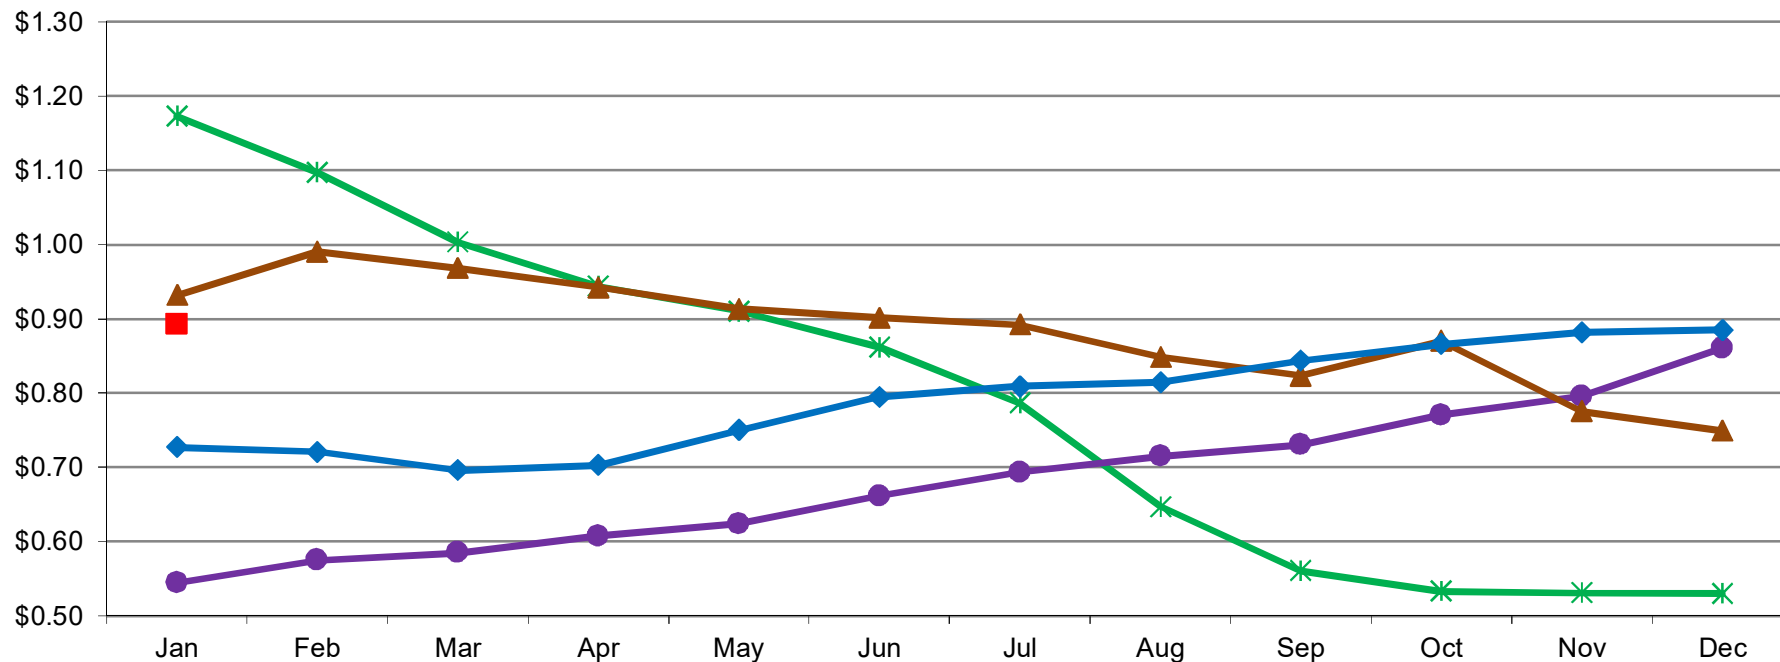

Central & West Dry WPC 34% Monthly Average Mostly Prices

PER POUND

2/1/2019 - GRAPH/SOURCE USDA, AMS, DMN

USDA/AMS/Dairy Market News, Madison, Wisconsin, (608) 422-8587

Dairy Market News website: <http://www.ams.usda.gov/market-news/dairy>

Dairy Market News database portal: www.marketnews.usda.gov/mnp/da-home

✱ 2015
 ● 2016
 ▲ 2017
 ◆ 2018
 ■ 2019