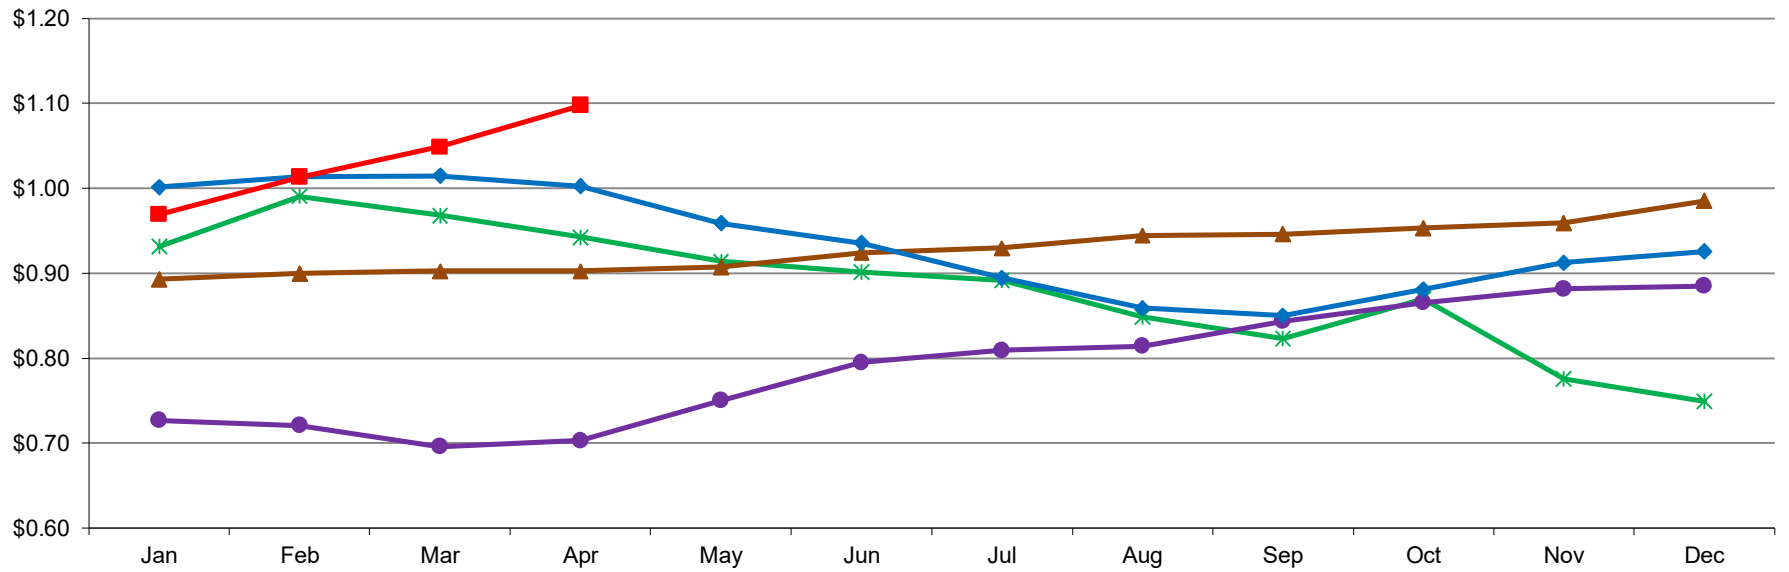

Central & West Dry WPC 34% Monthly Average Mostly Prices

PER POUND

5/3/2021 - GRAPH/SOURCE USDA, AMS, DMN
 USDA/AMS/Dairy Market News, Madison, Wisconsin, (608) 422-8587
 Dairy Market News website: <http://www.ams.usda.gov/market-news/dairy>
 DMN MARS (My Market News): <https://mymarketnews.ams.usda.gov/>

✱ 2017
 ● 2018
 ▲ 2019
 ◆ 2020
 ■ 2021