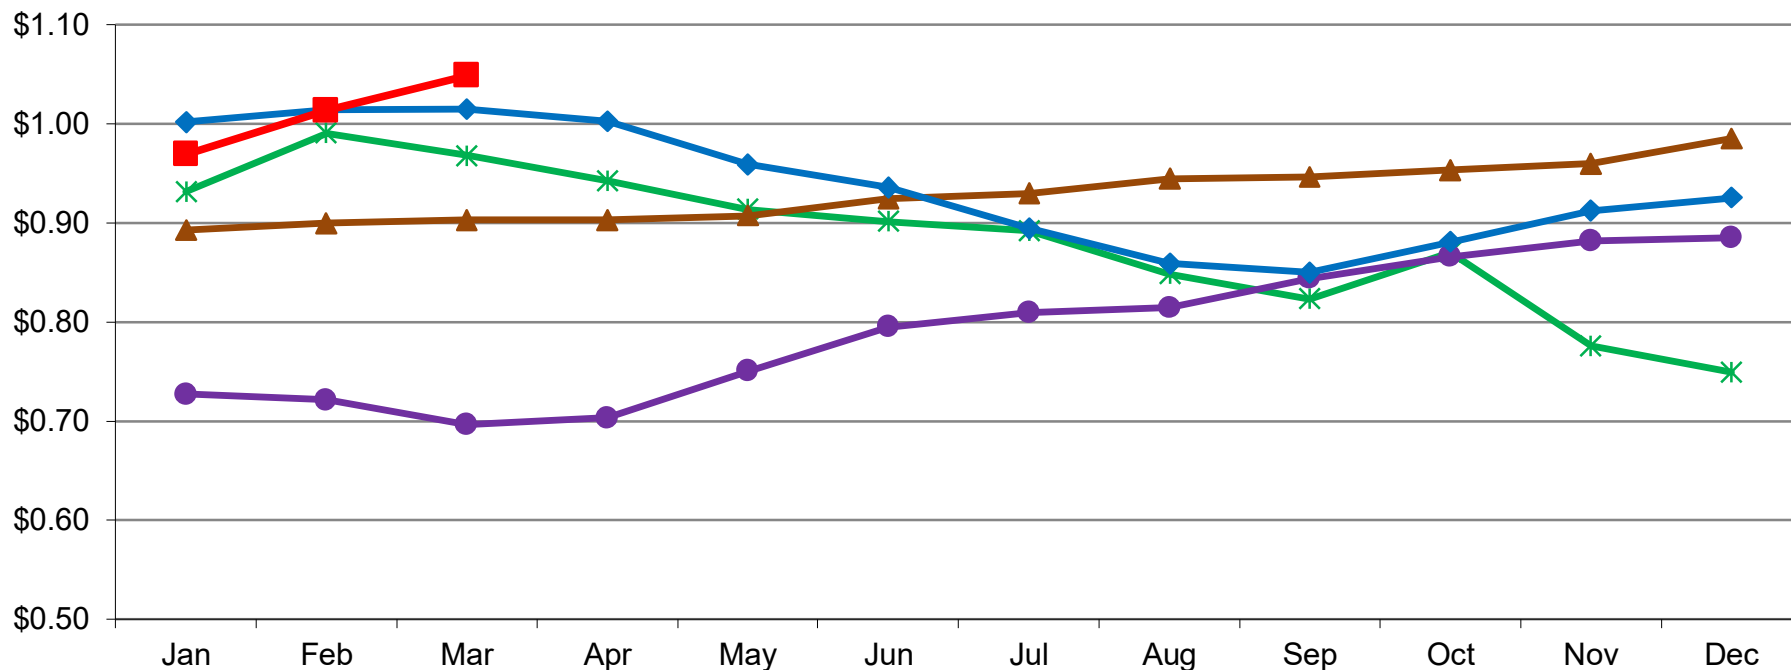

### Central & West Dry WPC 34% Monthly Average Mostly Prices

PER POUND

4/1/2021 - GRAPH/SOURCE USDA, AMS, DMN  
 USDA/AMS/Dairy Market News, Madison, Wisconsin, (608) 422-8587  
 Dairy Market News website: <http://www.ams.usda.gov/market-news/dairy>  
 DMN MARS (My Market News): <https://mymarketnews.ams.usda.gov/>

\* 2017   
 ● 2018   
 ▲ 2019   
 ◆ 2020   
 ■ 2021