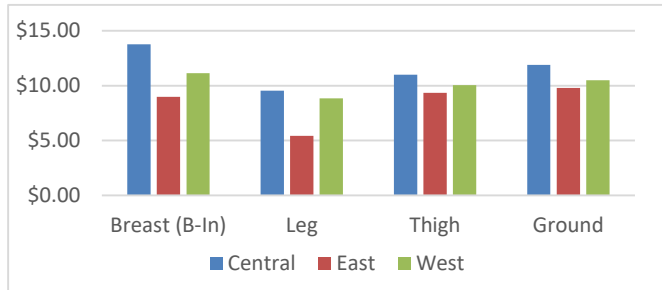

Agricultural Marketing Service
Livestock, Poultry, & Grain Market News

For the Month of January
January 31, 2020

Wholesale Negotiated Pasture Raised Poultry

Item Description ($/lb)	Price Range	Simple Avg
Chicken		
Breast (Bone-In)	6.99 - 15.63	11.06
Breast (Boneless)	9.25 - 29.40	13.72
Leg	4.75 - 17.92	7.99
Thigh	5.49 - 17.54	10.31
Wings	3.00 - 13.90	5.97
Ground	7.50 - 17.95	10.87
Turkey		
Breast	8.50 - 18.00	12.25
Leg	4.00 - 7.20	5.12
Thigh	5.50 - 11.00	7.05
Wings	3.50 - 7.00	5.02
Ground	7.49 - 12.99	9.44
Duck		
Whole	5.50 - 10.00	7.26
Breast	14.00 - 20.00	17.46
Leg	6.33 - 20.76	14.22
Eggs		
Jumbo	4.00 - 8.00	5.70
Large	4.00 - 8.00	5.75

Direct to Consumer Pasture Raised Poultry - Retail

Item Description ($/lb)	Price Range	Simple Avg	Commodity Poultry*	Pasture Raised Premium
Whole Chicken	3.09 - 11.11	5.67		
Half Chicken	3.50 - 10.34	6.58		
Whole Turkey	2.95 - 8.68	5.87		
Chicken				
Breast (Bone-In)	6.99 - 14.59	9.95	1.69	8.26
Breast (Boneless)	7.75 - 20.00	13.36	2.47	10.89
Leg	2.77 - 19.00	7.83	0.88	6.95
Thigh	3.85 - 13.49	7.43	1.19	6.23
Wings	2.95 - 18.00	6.48	2.64	3.84
Ground	6.99 - 22.00	11.44		NA
Turkey				
Breast	3.49 - 14.75	10.28	1.54	8.74
Leg	4.00 - 10.49	6.28	1.42	4.86
Thigh	3.99 - 11.99	7.75	1.99	5.76
Wings	4.25 - 14.40	7.23	1.40	5.83
Ground	4.99 - 14.49	9.61	3.54	6.07
Duck				
Breast	14.00 - 25.19	18.15	8.25	9.90
Leg	6.33 - 14.79	10.04	4.80	5.24
Eggs				
Jumbo	4.50 - 7.50	5.90	2.06	3.84
Large	5.00 - 7.50	5.85	0.99	4.86

Wholesale Pasture Raised Chicken Items