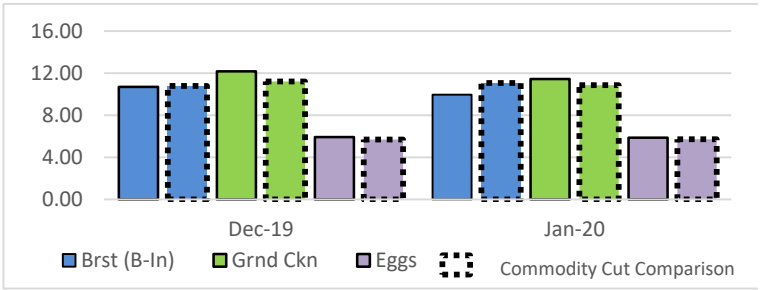

Direct Pasture Raised Chicken - Retail Comparison