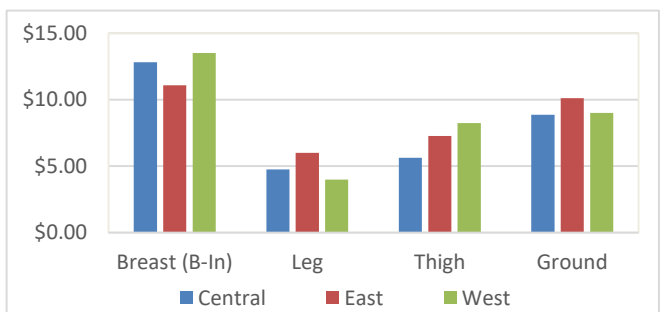

Wholesale Pasture Raised Turkey Items