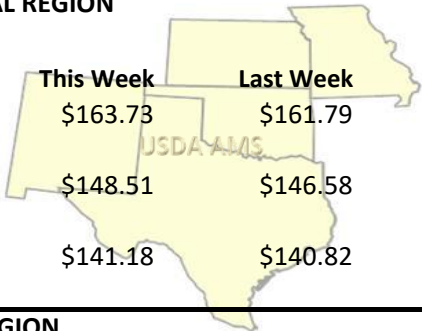

[More.....](#)

**CME FEEDER CATTLE INDEX (\$/CWT)**

**NATIONWIDE REPORTED WEEKLY FEEDER CATTLE AUCTION RECEIPTS**

(Receipts vary depending on the number of auctions reported)

**REGIONAL WEIGHTED AVERAGE FEEDER STEER PRICES**

**NORTH CENTRAL REGION**

Steers:	This Week	Last Week	Last Year
600-700 lbs	\$161.28	\$157.70	\$171.52
700-800 lbs	\$149.28	\$146.97	\$155.98
800-900 lbs	\$142.30	\$141.42	\$147.19

**YEAR TO DATE**

**SOUTH CENTRAL REGION**

Steers:	This Week	Last Week	Last Year
500-600 lbs	\$163.73	\$161.79	\$173.30
600-700 lbs	\$148.51	\$146.58	\$158.77
700-800 lbs	\$141.18	\$140.82	\$147.96

**5 AREA WEEKLY WEIGHTED AVERAGE SLTR STEER PRICE (\$/CWT)**

**SOUTHEAST REGION**

Steers:	This Week	Last Week	Last Year
400-500 lbs	\$159.54	\$152.88	\$171.31
500-600 lbs	\$149.52	\$145.34	\$159.07
600-700 lbs	\$138.41	\$135.60	\$147.31

**USDA Livestock, Poultry, & Grain Market News**