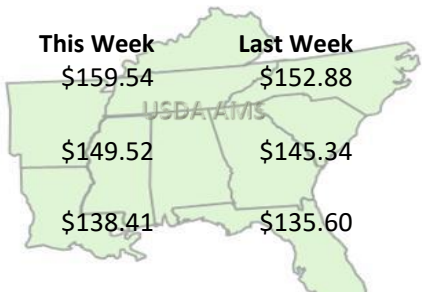

[More.....](#)

**CME FEEDER CATTLE INDEX (\$/CWT)**

**NATIONWIDE REPORTED WEEKLY FEEDER CATTLE AUCTION RECEIPTS**

(Receipts vary depending on the number of auctions reported)

**REGIONAL WEIGHTED AVERAGE FEEDER STEER PRICES**

**NORTH CENTRAL REGION**

Steers:	This Week	Last Week	Last Year
600-700 lbs	\$161.28	\$157.70	\$171.52
700-800 lbs	\$149.28	\$146.97	\$155.98
800-900 lbs	\$142.30	\$141.42	\$147.19

**YEAR TO DATE**

**SOUTH CENTRAL REGION**

Steers:	This Week	Last Week	Last Year
500-600 lbs	\$163.73	\$161.79	\$173.30
600-700 lbs	\$148.51	\$146.58	\$158.77
700-800 lbs	\$141.18	\$140.82	\$147.96

**5 AREA WEEKLY WEIGHTED AVERAGE SLTR STEER PRICE (\$/CWT)**

**SOUTHEAST REGION**

Steers:	This Week	Last Week	Last Year
400-500 lbs	\$159.54	\$152.88	\$171.31
500-600 lbs	\$149.52	\$145.34	\$159.07
600-700 lbs	\$138.41	\$135.60	\$147.31

**USDA Livestock, Poultry, & Grain Market News**