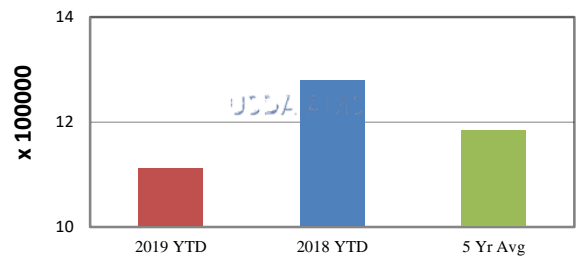

<b>Receipts:</b>	This Week	Last Week	Year Ago
<a href="#">SJ_LS850</a>	268,100	254,400	326,900

Compared to last week, steers and heifers sold mostly 1.00 to 4.00 higher with instances 6.00 higher. Many auctions saw diminished receipts for the second week in a row. Buyers were willing to purchase calves for grazing this week and those calves could see some health problems in the coming weeks if they weren't weaned and vaccinated. Large swings in temperatures from mid-week to the weekend are being forecast and can wreak havoc on a calves' immune systems if the vaccination protocols aren't followed. The big story this week has been the Polar Vortex that encompassed 70% of the United States population seeing freezing temperatures or below. Regular temperatures in many areas of the Northern Plains and Midwest saw the mercury stay in the little bulb at the bottom of the thermometer. Travel mid-week was brutal on both man and beast and some auctions either rescheduled due to the cold or cancelled this week altogether. Those in the North took a pause in marketing somewhat to make sure animals were tended to and tried not to overwork as the temperatures took a toll mentally and physically...

[More.....](#)

**CME FEEDER CATTLE INDEX (\$/CWT)**

**NATIONWIDE REPORTED WEEKLY FEEDER CATTLE AUCTION RECEIPTS**

(Receipts vary depending on the number of auctions reported)

**REGIONAL WEIGHTED AVERAGE FEEDER STEER PRICES**

**NORTH CENTRAL REGION**

Steers:	This Week	Last Week	Last Year
600-700 lbs	\$161.28	\$157.70	\$171.52
700-800 lbs	\$149.28	\$146.97	\$155.98
800-900 lbs	\$142.30	\$141.42	\$147.19

**YEAR TO DATE**

**SOUTH CENTRAL REGION**

Steers:	This Week	Last Week	Last Year
500-600 lbs	\$163.73	\$161.79	\$173.30
600-700 lbs	\$148.51	\$146.58	\$158.77
700-800 lbs	\$141.18	\$140.82	\$147.96

**5 AREA WEEKLY WEIGHTED AVERAGE SLTR STEER PRICE (\$/CWT)**