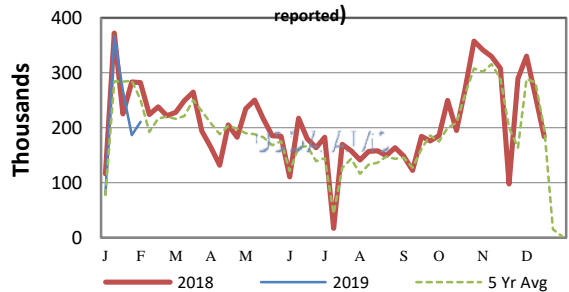

<b>Receipts:</b>	This Week	Last Week	Year Ago
<a href="#">SJ_LS850</a>	268,100	254,400	326,900

Compared to last week, steers and heifers sold mostly 1.00 to 4.00 higher with instances 6.00 higher. Many auctions saw diminished receipts for the second week in a row. Buyers were willing to purchase calves for grazing this week and those calves could see some health problems in the coming weeks if they weren't weaned and vaccinated. Large swings in temperatures from mid-week to the weekend are being forecast and can wreak havoc on a calves' immune systems if the vaccination protocols aren't followed. The big story this week has been the Polar Vortex that encompassed 70% of the United States population seeing freezing temperatures or below. Regular temperatures in many areas of the Northern Plains and Midwest saw the mercury stay in the little bulb at the bottom of the thermometer. Travel mid-week was brutal on both man and beast and some auctions either rescheduled due to the cold or cancelled this week altogether. Those in the North took a pause in marketing somewhat to make sure animals were tended to and tried not to overwork as the temperatures took a toll mentally and physically...

[More.....](#)

**CME FEEDER CATTLE INDEX (\$/CWT)**

**NATIONWIDE REPORTED WEEKLY FEEDER CATTLE AUCTION RECEIPTS**

(Receipts vary depending on the number of auctions reported)

**REGIONAL WEIGHTED AVERAGE FEEDER STEER PRICES**