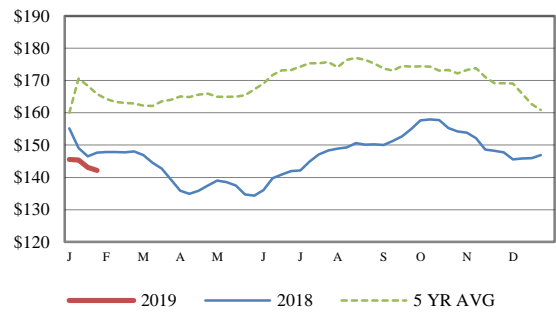

<b>Receipts:</b>	This Week	Last Week	Year Ago
<a href="#">SJ_LS850</a>	268,100	254,400	326,900

Compared to last week, steers and heifers sold mostly 1.00 to 4.00 higher with instances 6.00 higher. Many auctions saw diminished receipts for the second week in a row. Buyers were willing to purchase calves for grazing this week and those calves could see some health problems in the coming weeks if they weren't weaned and vaccinated. Large swings in temperatures from mid-week to the weekend are being forecast and can wreak havoc on a calves' immune systems if the vaccination protocols aren't followed. The big story this week has been the Polar Vortex that encompassed 70% of the United States population seeing freezing temperatures or below. Regular temperatures in many areas of the Northern Plains and Midwest saw the mercury stay in the little bulb at the bottom of the thermometer. Travel mid-week was brutal on both man and beast and some auctions either rescheduled due to the cold or cancelled this week altogether. Those in the North took a pause in marketing somewhat to make sure animals were tended to and tried not to overwork as the temperatures took a toll mentally and physically...

[More.....](#)

**CME FEEDER CATTLE INDEX (\$/CWT)**

**NATIONWIDE REPORTED WEEKLY FEEDER CATTLE AUCTION RECEIPTS**

(Receipts vary depending on the number of auctions reported)

**REGIONAL WEIGHTED AVERAGE FEEDER STEER PRICES**