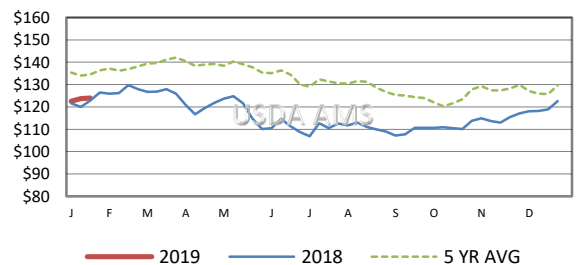

[More.....](#)

**CME FEEDER CATTLE INDEX (\$/CWT)**

**NATIONWIDE REPORTED WEEKLY FEEDER CATTLE AUCTION RECEIPTS**

(Receipts vary depending on the number of auctions reported)

**REGIONAL WEIGHTED AVERAGE FEEDER STEER PRICES**

**NORTH CENTRAL REGION**

Steers:	This Week	Last Week	Last Year
600-700 lbs	\$161.28	\$157.70	\$171.52
700-800 lbs	\$149.28	\$146.97	\$155.98
800-900 lbs	\$142.30	\$141.42	\$147.19

**YEAR TO DATE**

**SOUTH CENTRAL REGION**

Steers:	This Week	Last Week	Last Year
500-600 lbs	\$163.73	\$161.79	\$173.30
600-700 lbs	\$148.51	\$146.58	\$158.77
700-800 lbs	\$141.18	\$140.82	\$147.96

**5 AREA WEEKLY WEIGHTED AVERAGE SLTR STEER PRICE (\$/CWT)**