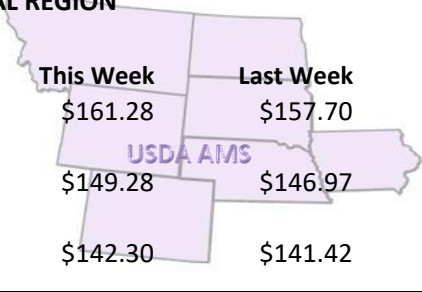

<b>Receipts:</b>	This Week	Last Week	Year Ago
<a href="#">SJ_LS850</a>	268,100	254,400	326,900

Compared to last week, steers and heifers sold mostly 1.00 to 4.00 higher with instances 6.00 higher. Many auctions saw diminished receipts for the second week in a row. Buyers were willing to purchase calves for grazing this week and those calves could see some health problems in the coming weeks if they weren't weaned and vaccinated. Large swings in temperatures from mid-week to the weekend are being forecast and can wreak havoc on a calves' immune systems if the vaccination protocols aren't followed. The big story this week has been the Polar Vortex that encompassed 70% of the United States population seeing freezing temperatures or below. Regular temperatures in many areas of the Northern Plains and Midwest saw the mercury stay in the little bulb at the bottom of the thermometer. Travel mid-week was brutal on both man and beast and some auctions either rescheduled due to the cold or cancelled this week altogether. Those in the North took a pause in marketing somewhat to make sure animals were tended to and tried not to overwork as the temperatures took a toll mentally and physically...

[More.....](#)

**CME FEEDER CATTLE INDEX (\$/CWT)**

**NATIONWIDE REPORTED WEEKLY FEEDER CATTLE AUCTION RECEIPTS**

(Receipts vary depending on the number of auctions reported)

**REGIONAL WEIGHTED AVERAGE FEEDER STEER PRICES**

**NORTH CENTRAL REGION**

Steers:	This Week	Last Week	Last Year
600-700 lbs	\$161.28	\$157.70	\$171.52
700-800 lbs	\$149.28	\$146.97	\$155.98
800-900 lbs	\$142.30	\$141.42	\$147.19

**YEAR TO DATE**

**SOUTH CENTRAL REGION**

Steers:	This Week	Last Week	Last Year
500-600 lbs	\$163.73	\$161.79	\$173.30
600-700 lbs	\$148.51	\$146.58	\$158.77
700-800 lbs	\$141.18	\$140.82	\$147.96

**5 AREA WEEKLY WEIGHTED AVERAGE SLTR STEER PRICE (\$/CWT)**