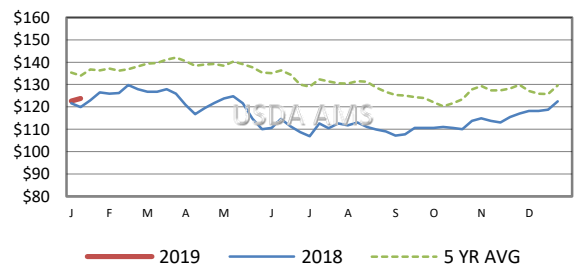

Receipts:	This Week	Last Week	Year Ago
SJ LS850	334,800	586,300	278,500

Compared to last week, steers and heifers sold 2.00 to 6.00 lower. The larger drop in the market this week occurred in the regions affected by Winter Storm Gia last weekend and the forecasted Winter Storm Harper this weekend. A vast area of the Plains states are dealing with excess moisture this time of year with more on the way. Drought conditions will no doubt be different this spring and early summer, however we always keep in the back of our mind what as grandpa used to say "We're only two weeks away from a drought." Auction receipts were curtailed this week due to that excessive moisture as snowfall was measured up to 20 inches in areas of Missouri from WS Gia. One hot sale in Torrington, WY was reported on Wednesday as two different drafts of 508 lbs and 540 lbs selling at 200.00 and 201.00 respectively. Also at that sale a string over 200 head of 608 lb steers sold at 185.75. These calves have been reported to be headed to the Flint Hills of Kansas to graze this spring and summer. With all the moisture in Kansas this winter, one would expect those steers to do well on grass. Feedyard pens are in poor to very poor conditions as forecasts for extremely cold...

[More.....](#)

CME FEEDER CATTLE INDEX (\$/CWT)

NATIONWIDE REPORTED WEEKLY FEEDER CATTLE AUCTION RECEIPTS
(Receipts vary depending on the number of auctions reported)

REGIONAL WEIGHTED AVERAGE FEEDER STEER PRICES

NORTH CENTRAL REGION

Steers:	This Week	Last Week	Last Year
600-700 lbs	\$157.41	\$160.70	\$165.09
700-800 lbs	\$146.83	\$150.00	\$159.59
800-900 lbs	\$141.71	\$143.61	\$145.62

YEAR TO DATE

SOUTH CENTRAL REGION

Steers:	This Week	Last Week	Last Year
500-600 lbs	\$158.12	\$162.80	\$165.91
600-700 lbs	\$144.39	\$149.32	\$153.17
700-800 lbs	\$137.71	\$143.73	\$144.87

5 AREA WEEKLY WEIGHTED AVERAGE SLTR STEER PRICE (\$/CWT)