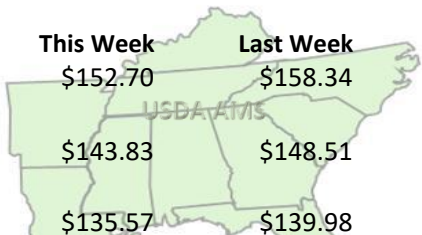

[More.....](#)

CME FEEDER CATTLE INDEX (\$/CWT)

NATIONWIDE REPORTED WEEKLY FEEDER CATTLE AUCTION RECEIPTS
(Receipts vary depending on the number of auctions reported)

REGIONAL WEIGHTED AVERAGE FEEDER STEER PRICES

NORTH CENTRAL REGION

Steers:	This Week	Last Week	Last Year
600-700 lbs	\$157.41	\$160.70	\$165.09
700-800 lbs	\$146.83	\$150.00	\$159.59
800-900 lbs	\$141.71	\$143.61	\$145.62

YEAR TO DATE

SOUTH CENTRAL REGION

Steers:	This Week	Last Week	Last Year
500-600 lbs	\$158.12	\$162.80	\$165.91
600-700 lbs	\$144.39	\$149.32	\$153.17
700-800 lbs	\$137.71	\$143.73	\$144.87

5 AREA WEEKLY WEIGHTED AVERAGE SLTR STEER PRICE (\$/CWT)

SOUTHEAST REGION

Steers:	This Week	Last Week	Last Year
400-500 lbs	\$152.70	\$158.34	\$165.53
500-600 lbs	\$143.83	\$148.51	\$156.04
600-700 lbs	\$135.57	\$139.98	\$145.27

USDA Livestock, Poultry, & Grain Market News