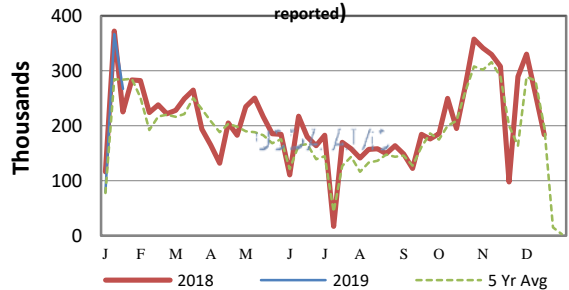

Receipts:	This Week	Last Week	Year Ago
SJ LS850	334,800	586,300	278,500

Compared to last week, steers and heifers sold 2.00 to 6.00 lower. The larger drop in the market this week occurred in the regions affected by Winter Storm Gia last weekend and the forecasted Winter Storm Harper this weekend. A vast area of the Plains states are dealing with excess moisture this time of year with more on the way. Drought conditions will no doubt be different this spring and early summer, however we always keep in the back of our mind what as grandpa used to say "We're only two weeks away from a drought." Auction receipts were curtailed this week due to that excessive moisture as snowfall was measured up to 20 inches in areas of Missouri from WS Gia. One hot sale in Torrington, WY was reported on Wednesday as two different drafts of 508 lbs and 540 lbs selling at 200.00 and 201.00 respectively. Also at that sale a string over 200 head of 608 lb steers sold at 185.75. These calves have been reported to be headed to the Flint Hills of Kansas to graze this spring and summer. With all the moisture in Kansas this winter, one would expect those steers to do well on grass. Feedyard pens are in poor to very poor conditions as forecasts for extremely cold...

[More.....](#)

CME FEEDER CATTLE INDEX (\$/CWT)

NATIONWIDE REPORTED WEEKLY FEEDER CATTLE AUCTION RECEIPTS
(Receipts vary depending on the number of auctions reported)

REGIONAL WEIGHTED AVERAGE FEEDER STEER PRICES