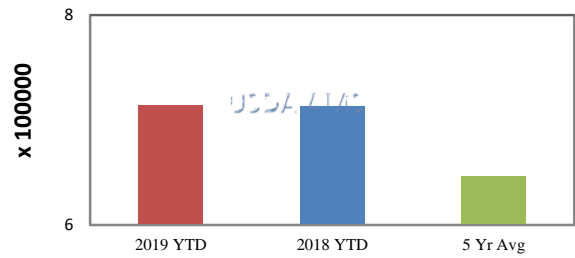

Receipts:	This Week	Last Week	Year Ago
SJ LS850	334,800	586,300	278,500

Compared to last week, steers and heifers sold 2.00 to 6.00 lower. The larger drop in the market this week occurred in the regions affected by Winter Storm Gia last weekend and the forecasted Winter Storm Harper this weekend. A vast area of the Plains states are dealing with excess moisture this time of year with more on the way. Drought conditions will no doubt be different this spring and early summer, however we always keep in the back of our mind what as grandpa used to say "We're only two weeks away from a drought." Auction receipts were curtailed this week due to that excessive moisture as snowfall was measured up to 20 inches in areas of Missouri from WS Gia. One hot sale in Torrington, WY was reported on Wednesday as two different drafts of 508 lbs and 540 lbs selling at 200.00 and 201.00 respectively. Also at that sale a string over 200 head of 608 lb steers sold at 185.75. These calves have been reported to be headed to the Flint Hills of Kansas to graze this spring and summer. With all the moisture in Kansas this winter, one would expect those steers to do well on grass. Feedyard pens are in poor to very poor conditions as forecasts for extremely cold...

[More.....](#)

CME FEEDER CATTLE INDEX (\$/CWT)

NATIONWIDE REPORTED WEEKLY FEEDER CATTLE AUCTION RECEIPTS
(Receipts vary depending on the number of auctions reported)

REGIONAL WEIGHTED AVERAGE FEEDER STEER PRICES

NORTH CENTRAL REGION

Steers:	This Week	Last Week	Last Year
600-700 lbs	\$157.41	\$160.70	\$165.09
700-800 lbs	\$146.83	\$150.00	\$159.59
800-900 lbs	\$141.71	\$143.61	\$145.62

YEAR TO DATE

SOUTH CENTRAL REGION

Steers:	This Week	Last Week	Last Year
500-600 lbs	\$158.12	\$162.80	\$165.91
600-700 lbs	\$144.39	\$149.32	\$153.17
700-800 lbs	\$137.71	\$143.73	\$144.87

5 AREA WEEKLY WEIGHTED AVERAGE SLTR STEER PRICE (\$/CWT)