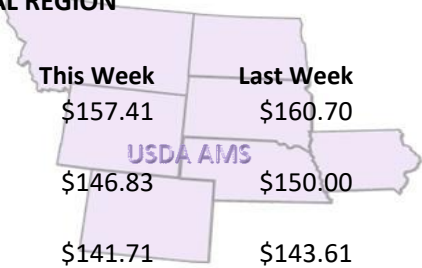

Receipts:	This Week	Last Week	Year Ago
SJ LS850	334,800	586,300	278,500

Compared to last week, steers and heifers sold 2.00 to 6.00 lower. The larger drop in the market this week occurred in the regions affected by Winter Storm Gia last weekend and the forecasted Winter Storm Harper this weekend. A vast area of the Plains states are dealing with excess moisture this time of year with more on the way. Drought conditions will no doubt be different this spring and early summer, however we always keep in the back of our mind what as grandpa used to say "We're only two weeks away from a drought." Auction receipts were curtailed this week due to that excessive moisture as snowfall was measured up to 20 inches in areas of Missouri from WS Gia. One hot sale in Torrington, WY was reported on Wednesday as two different drafts of 508 lbs and 540 lbs selling at 200.00 and 201.00 respectively. Also at that sale a string over 200 head of 608 lb steers sold at 185.75. These calves have been reported to be headed to the Flint Hills of Kansas to graze this spring and summer. With all the moisture in Kansas this winter, one would expect those steers to do well on grass. Feedyard pens are in poor to very poor conditions as forecasts for extremely cold...

[More.....](#)

CME FEEDER CATTLE INDEX (\$/CWT)

NATIONWIDE REPORTED WEEKLY FEEDER CATTLE AUCTION RECEIPTS
(Receipts vary depending on the number of auctions reported)

REGIONAL WEIGHTED AVERAGE FEEDER STEER PRICES

NORTH CENTRAL REGION

Steers:	This Week	Last Week	Last Year
600-700 lbs	\$157.41	\$160.70	\$165.09
700-800 lbs	\$146.83	\$150.00	\$159.59
800-900 lbs	\$141.71	\$143.61	\$145.62

YEAR TO DATE

SOUTH CENTRAL REGION

Steers:	This Week	Last Week	Last Year
500-600 lbs	\$158.12	\$162.80	\$165.91
600-700 lbs	\$144.39	\$149.32	\$153.17
700-800 lbs	\$137.71	\$143.73	\$144.87

5 AREA WEEKLY WEIGHTED AVERAGE SLTR STEER PRICE (\$/CWT)