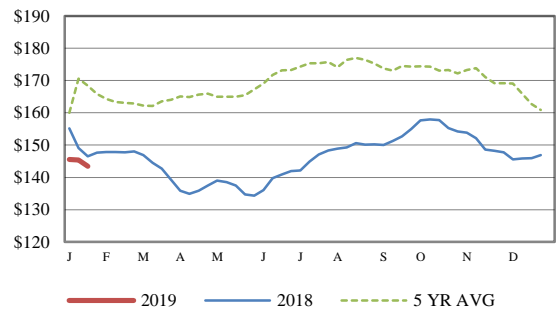

Receipts:	This Week	Last Week	Year Ago
SJ LS850	334,800	586,300	278,500

Compared to last week, steers and heifers sold 2.00 to 6.00 lower. The larger drop in the market this week occurred in the regions affected by Winter Storm Gia last weekend and the forecasted Winter Storm Harper this weekend. A vast area of the Plains states are dealing with excess moisture this time of year with more on the way. Drought conditions will no doubt be different this spring and early summer, however we always keep in the back of our mind what as grandpa used to say "We're only two weeks away from a drought." Auction receipts were curtailed this week due to that excessive moisture as snowfall was measured up to 20 inches in areas of Missouri from WS Gia. One hot sale in Torrington, WY was reported on Wednesday as two different drafts of 508 lbs and 540 lbs selling at 200.00 and 201.00 respectively. Also at that sale a string over 200 head of 608 lb steers sold at 185.75. These calves have been reported to be headed to the Flint Hills of Kansas to graze this spring and summer. With all the moisture in Kansas this winter, one would expect those steers to do well on grass. Feedyard pens are in poor to very poor conditions as forecasts for extremely cold...

[More.....](#)

CME FEEDER CATTLE INDEX (\$/CWT)

NATIONWIDE REPORTED WEEKLY FEEDER CATTLE AUCTION RECEIPTS
(Receipts vary depending on the number of auctions reported)

REGIONAL WEIGHTED AVERAGE FEEDER STEER PRICES