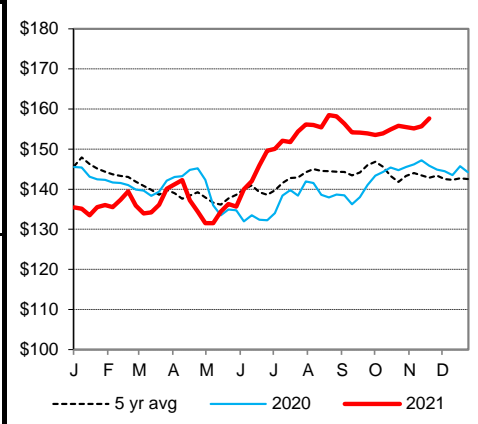

Live Cattle			Feeder Cattle		
		Change			Change
Dec	138.100	0.200	Jan	167.150	0.225
Feb	141.200	0.325	Mar	167.975	0.750
Apr	143.850	(0.050)	Apr	169.875	0.075

CHICAGO BOARD OF TRADE GRAIN FUTURES SETTLEMENTS Friday

Corn			Soybeans		
		Change			Change
Dec	5.8675	0.0700	Jan	12.5275	(0.1375)
Mar	5.9175	0.0625	Mar	12.6300	(0.1425)
May	5.9550	0.0550	May	12.7250	(0.1400)

KANSAS CITY BOARD OF TRADE		Wheat		Change	
		Dec	8.6500		(0.0825)
		Mar	8.6900		(0.0869)
		May	8.6750		(0.0850)

AMS 2466 Friday

5 AREA WKLY ACCUMULATED WTD AVG SLAUGHTER CATTLE PRICE

	Head Count	Avg Weight	Avg Price
Live Steer	48,064	1,482	138.13
Live Heifer	20,438	1,319	137.84
Dressed Steer	6,388	956	215.93
Dressed Heifer	2,481	848	216.63

AMS 2453 Friday

DAILY ESTIMATED BOXED BEEF CUTOUT VALUES

Choice	Select	Choice Cuts	20 loads
600-900#	600-900#	Select Cuts	9 loads
		Trimming	12 loads
		Grinds	10 loads
280.01	262.28		
0.90	(1.19)		

SJ LS710 Wednesday

ESTD DAILY CATTLE SLAUGHTER

Friday	119,000	Sat - 81,000
Week Ago (est)	121,000	69,000
Year Ago (act)	112,000	91,000
Wk to date (est)	485,000	566,000
Last Week (est)	608,000	677,000
Last Year (act)	472,000	564,000

AMS 1797 Wednesday

Joplin Regional Stockyards

	Pct Lean	Avg Dressing Price
Breaking	75-80	55.00-63.00
Boning	80-85	50.00-58.00
Lean	85-90	44.00-51.00
Wednesday	Thursday	
Previous Day Estimated: Steer and Heifer	94,000	1,000
Cow and Bull	27,000	0

CME Feeder Cattle Index