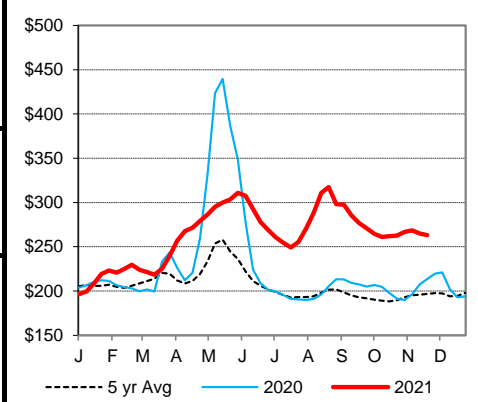

ESTD DAILY CATTLE SLAUGHTER

Friday	119,000	Sat - 81,000
Week Ago (est)	121,000	69,000
Year Ago (act)	112,000	91,000
Wk to date (est)	485,000	566,000
Last Week (est)	608,000	677,000
Last Year (act)	472,000	564,000

AMS 1797 Wednesday

Joplin Regional Stockyards

	Pct Lean	Avg Dressing Price
Breaking	75-80	55.00-63.00
Boning	80-85	50.00-58.00
Lean	85-90	44.00-51.00
Wednesday	Thursday	
Previous Day Estimated: Steer and Heifer	94,000	1,000
Cow and Bull	27,000	0

CME Feeder Cattle Index

Weekly Choice Cutout

Weekly Select Cutout

Oklahoma City 400-500 lb Steer Price