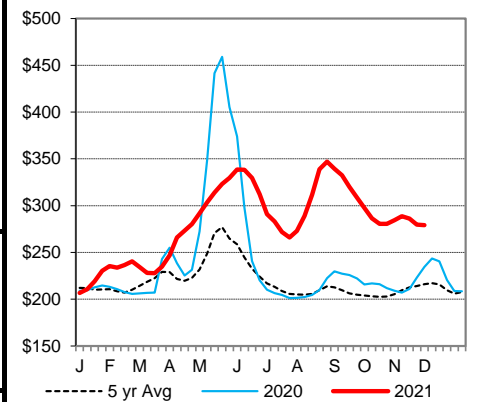

KANSAS CITY BOARD OF TRADE		Wheat		Change	
		Dec	8.6500		(0.0825)
		Mar	8.6900		(0.0869)
		May	8.6750		(0.0850)

AMS 2466 Friday

5 AREA WKLY ACCUMULATED WTD AVG SLAUGHTER CATTLE PRICE

	Head Count	Avg Weight	Avg Price
Live Steer	48,064	1,482	138.13
Live Heifer	20,438	1,319	137.84
Dressed Steer	6,388	956	215.93
Dressed Heifer	2,481	848	216.63

ESTD DAILY CATTLE SLAUGHTER

Friday	119,000	Sat - 81,000
Week Ago (est)	121,000	69,000
Year Ago (act)	112,000	91,000
Wk to date (est)	485,000	566,000
Last Week (est)	608,000	677,000
Last Year (act)	472,000	564,000

AMS 1797 Wednesday

Joplin Regional Stockyards

	Pct Lean	Avg Dressing Price
Breaking	75-80	55.00-63.00
Boning	80-85	50.00-58.00
Lean	85-90	44.00-51.00
Wednesday	Thursday	
Previous Day Estimated: Steer and Heifer	94,000	1,000
Cow and Bull	27,000	0

CME Feeder Cattle Index

Weekly Choice Cutout

Weekly Select Cutout

Oklahoma City 400-500 lb Steer Price