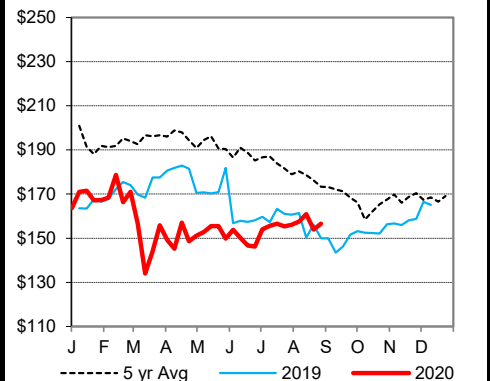

KANSAS CITY BOARD OF TRADE		Wheat		Change	
		Sep	4.7325		0.0175
		Dec	4.7100		0.0150
		Mar	4.8200		0.0150

AMS 2466		Wednesday	
5 AREA WKLY ACCUMULATED WTD AVG SLAUGHTER CATTLE PRICE			
	Head Count	Avg Weight	Avg Price
Live Steer	338	1,525	101.00
Live Heifer	507	1,375	101.00
Dressed Steer	38	882	161.00
Dressed Heifer			

SJ LS710		Tuesday	
ESTD DAILY CATTLE SLAUGHTER			
Wednesday		120,000	
Week Ago (est)		117,000	
Year Ago (act)		116,000	
Wk to date (est)		241,000	
Last Week (est)		356,000	
Last Year (act)		351,000	
Previous Day Estimated:	Steer and Heifer	95,000	
	Cow and Bull	23,000	

AMS 1815		Tuesday	
SLAUGHTER COW MARKET			
Kingsville Livestock Auction			
	Pct Lean	Price	
Breaking	75-80	64.00-72.00	
Boning	80-85	61.00-70.00	
Lean	85-90	57.00-63.00	

CME Feeder Cattle Index

Oklahoma City 400-500 lb Steer Price

Oklahoma City 500-600 lb Steer Price

Oklahoma City 700-800 lb Steer Price