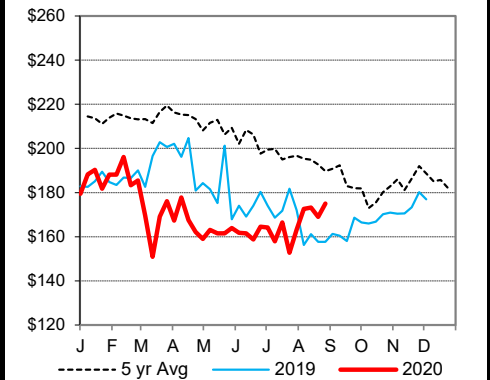

Oklahoma City 400-500 lb Steer Price