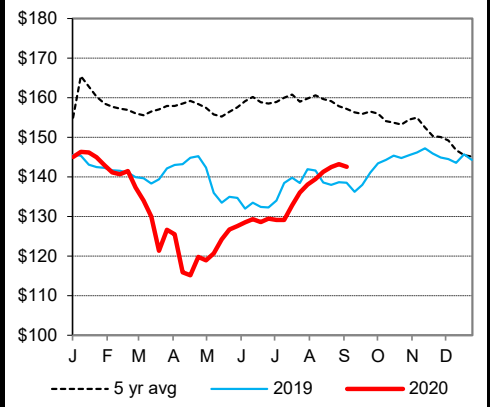

CHICAGO MERCANTILE EXCHANGE LIVESTOCK FUTURES SETTLEMENTS Wednesday

Live Cattle			Feeder Cattle		
		Change			Change
Oct	104.70	(1.08)	Sep	138.40	(0.55)
Dec	109.15	(0.98)	Oct	138.25	(1.60)
Feb	113.43	(0.55)	Nov	138.95	(1.78)

CHICAGO BOARD OF TRADE GRAIN FUTURES SETTLEMENTS Wednesday

Corn			Soybeans		
		Change			Change
Sep	3.5000	(0.0100)	Sep	9.7975	0.0675
Dec	3.6025	(0.0150)	Nov	9.7875	0.0575
Mar	3.7075	(0.0125)	Jan	9.8325	0.0500

KANSAS CITY BOARD OF TRADE		Wheat		Change	
		Sep	4.7325		0.0175
		Dec	4.7100		0.0150
		Mar	4.8200		0.0150

AMS 2466		Wednesday	
5 AREA WKLY ACCUMULATED WTD AVG SLAUGHTER CATTLE PRICE			
	Head Count	Avg Weight	Avg Price
Live Steer	338	1,525	101.00
Live Heifer	507	1,375	101.00
Dressed Steer	38	882	161.00
Dressed Heifer			

AMS 2453		Wednesday	
DAILY ESTIMATED BOXED BEEF CUTOUT VALUES			
Choice	Select	Choice Cuts	114 loads
600-900#	600-900#	Select Cuts	32 loads
222.95	207.51	Trimmings	25 loads
(1.87)	(0.95)	Grinds	14 loads

SJ LS710		Tuesday	
ESTD DAILY CATTLE SLAUGHTER			
Wednesday		120,000	
Week Ago (est)		117,000	
Year Ago (act)		116,000	
Wk to date (est)		241,000	
Last Week (est)		356,000	
Last Year (act)		351,000	
Previous Day Estimated:	Steer and Heifer	95,000	
	Cow and Bull	23,000	

AMS 1815		Tuesday	
SLAUGHTER COW MARKET			
Kingsville Livestock Auction			
	Pct Lean	Price	
Breaking	75-80	64.00-72.00	
Boning	80-85	61.00-70.00	
Lean	85-90	57.00-63.00	

CME Feeder Cattle Index