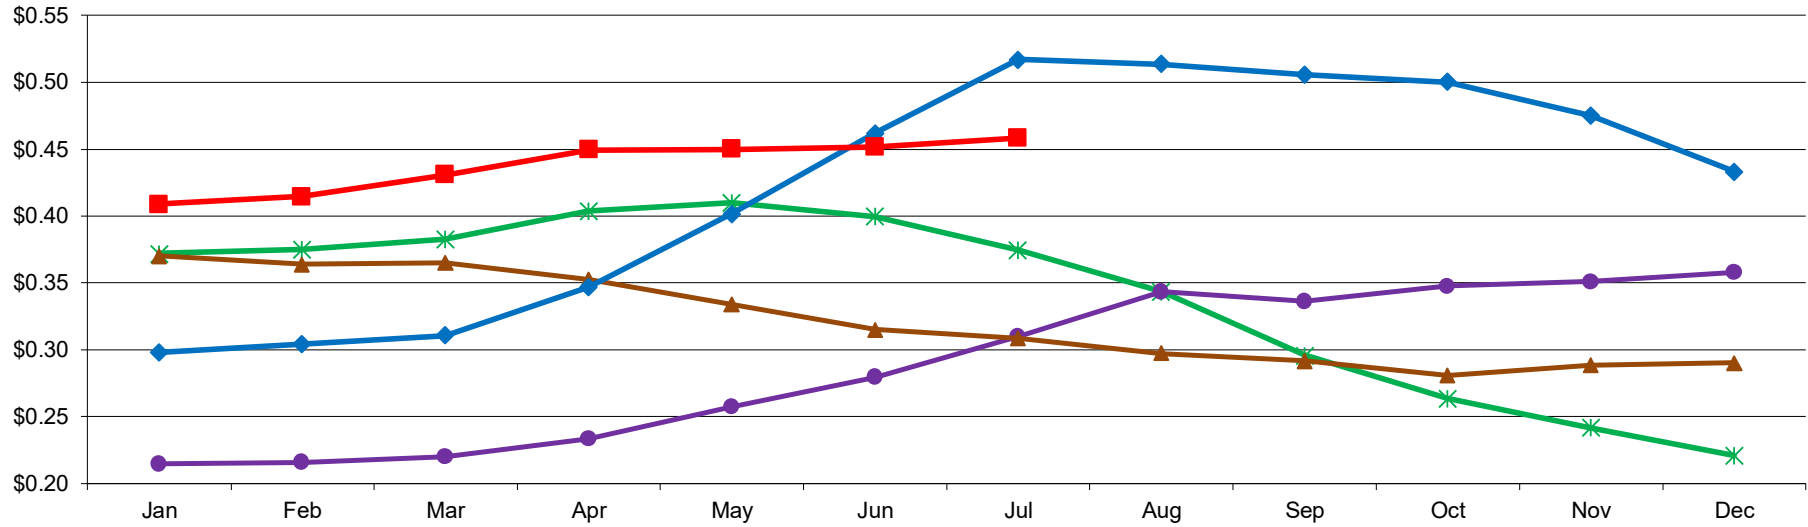

PER POUND

Central & West Dry Lactose Monthly Average Mostly Prices

8/2/2021 - GRAPH/SOURCE USDA, AMS, DMN
USDA/AMS/Dairy Market News, Madison, Wisconsin, (608) 422-8587
Dairy Market News website: <http://www.ams.usda.gov/market-news/dairy>
Dairy Market News database portal: www.marketnews.usda.gov/mnp/da-home

2017 2018 2019 2020 2021