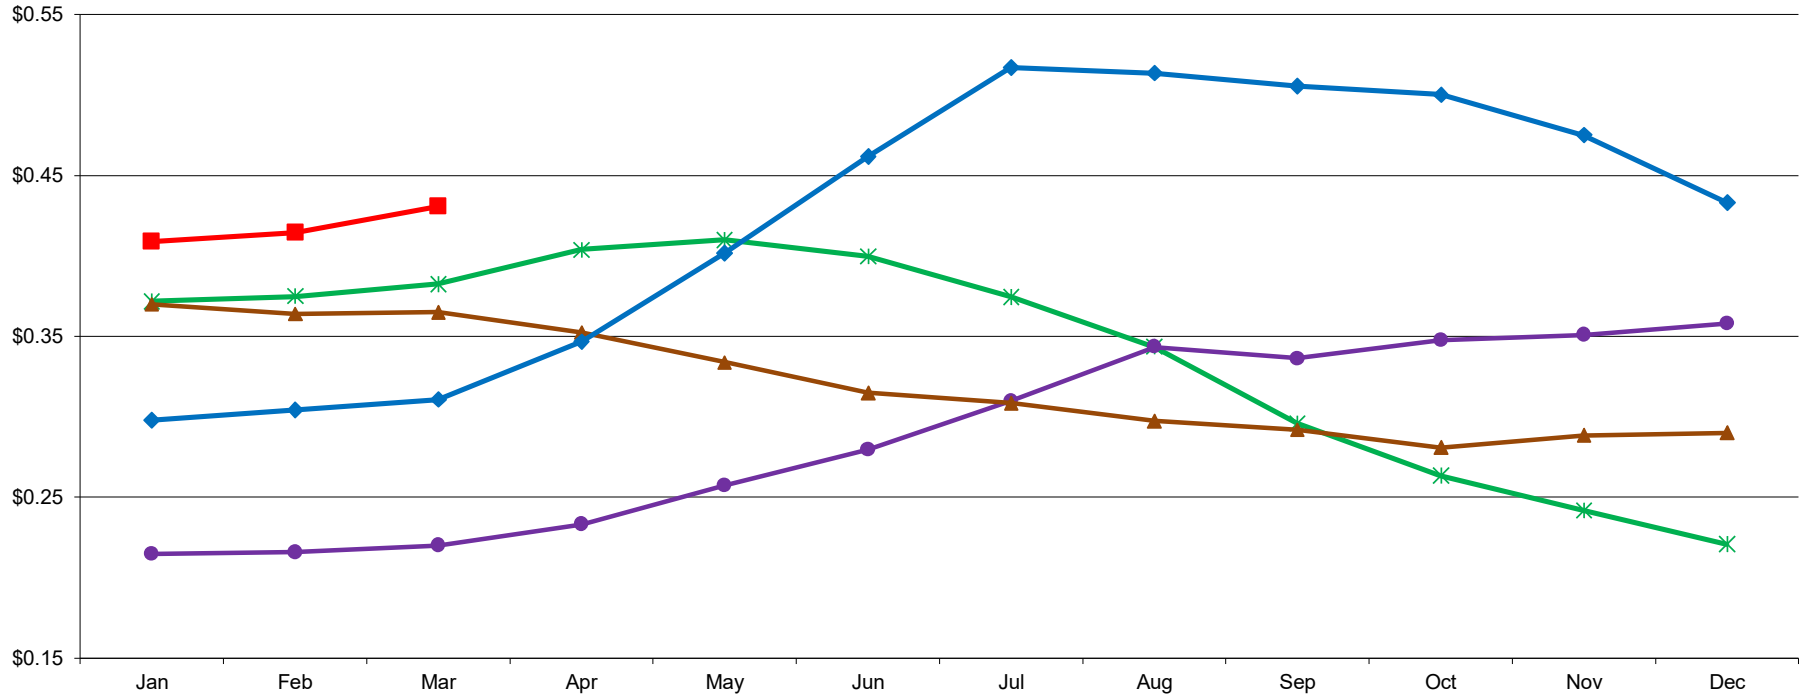

PER POUND

### Central & West Dry Lactose Monthly Average Mostly Prices

4/1/2021 - GRAPH/SOURCE USDA, AMS, DMN  
USDA/AMS/Dairy Market News, Madison, Wisconsin, (608) 422-8587  
Dairy Market News website: <http://www.ams.usda.gov/market-news/dairy>  
Dairy Market News database portal: [www.marketnews.usda.gov/mnp/da-home](http://www.marketnews.usda.gov/mnp/da-home)

2017 2018 2019 2020 2021