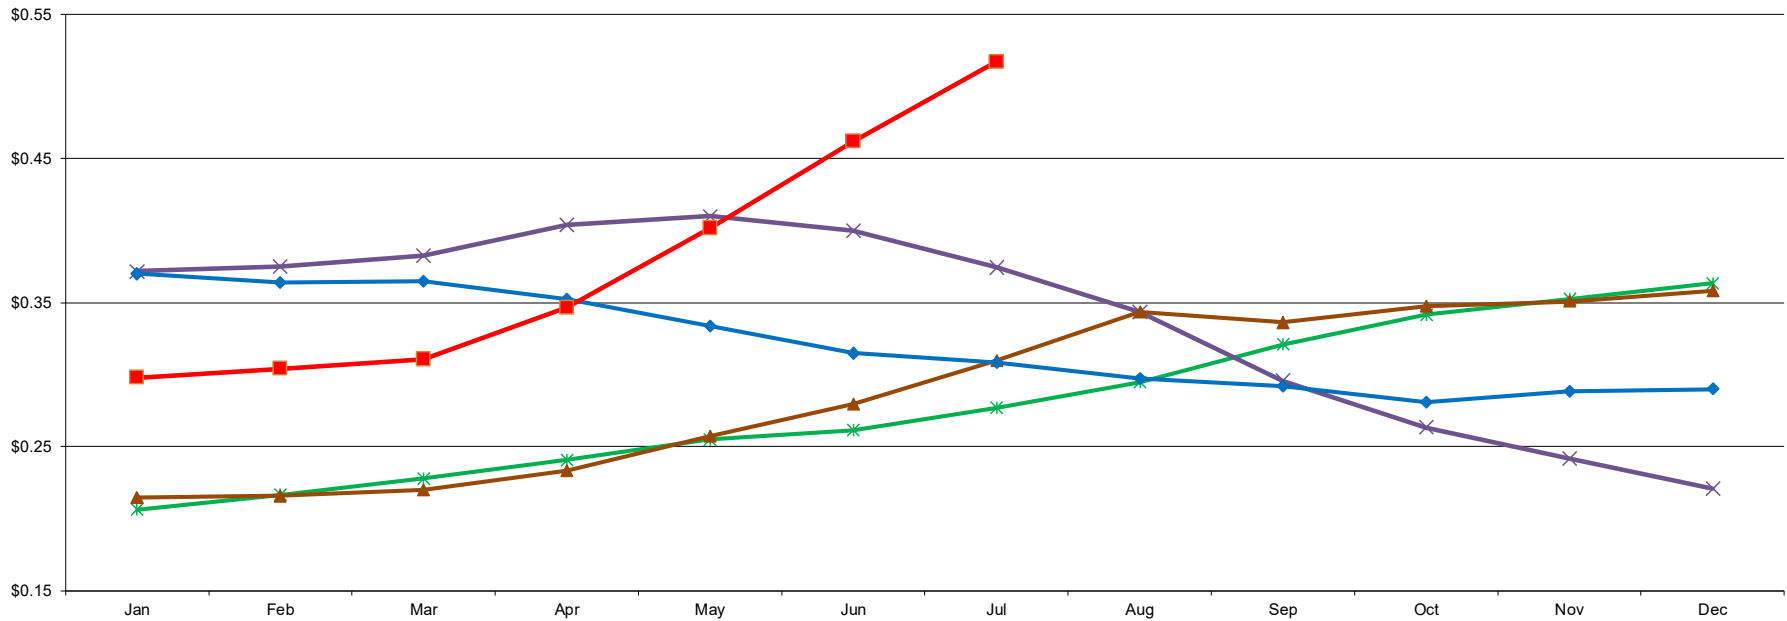

PER POUND

Central & West Dry Lactose Monthly Average Mostly Prices

8/3/2020 - GRAPH/SOURCE USDA, AMS, DMN
USDA/AMS/Dairy Market News, Madison, Wisconsin, (608) 422-8587
Dairy Market News website: <http://www.ams.usda.gov/market-news/dairy>
Dairy Market News database portal: www.marketnews.usda.gov/mnp/da-home

2016 2017 2018 2019 2020