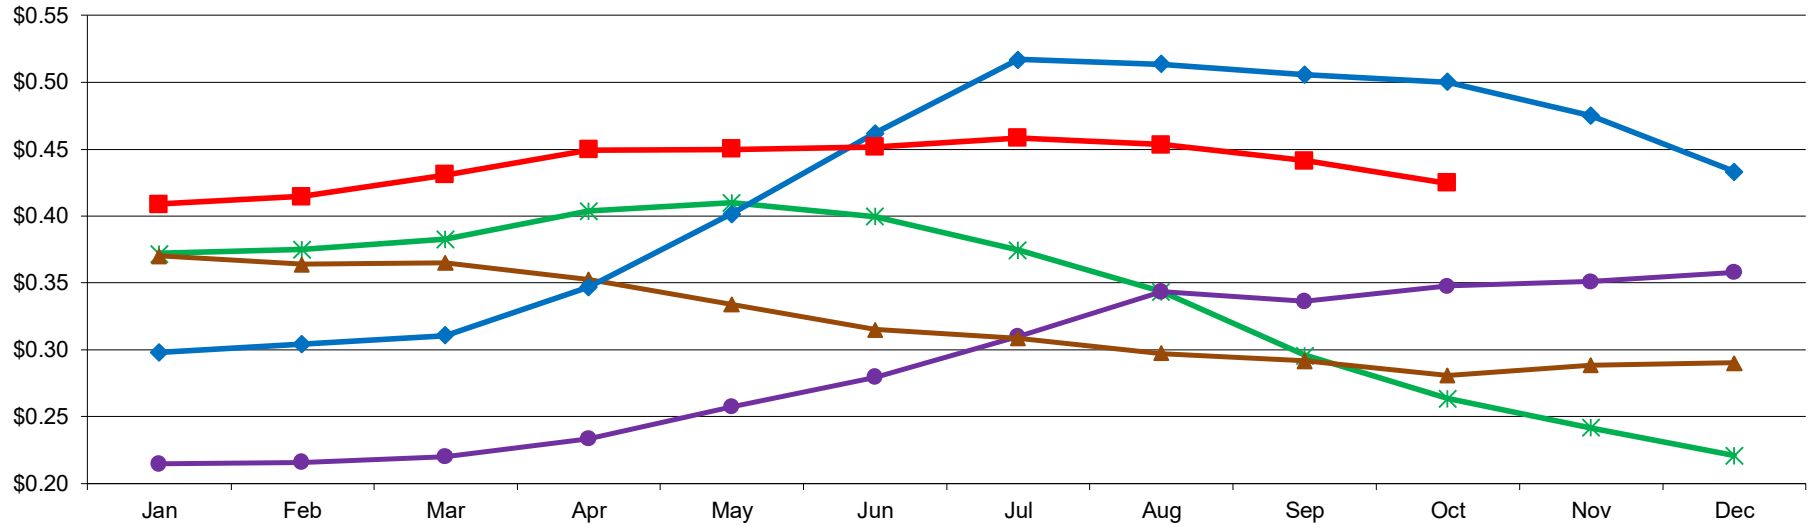

PER POUND

Central & West Dry Lactose Monthly Average Mostly Prices

11/1/2021 - GRAPH/SOURCE USDA, AMS, DMN
USDA/AMS/Dairy Market News, Madison, Wisconsin, (608) 422-8587
Dairy Market News website: <http://www.ams.usda.gov/market-news/dairy>
Dairy Market News database portal: www.marketnews.usda.gov/mnp/da-home

2017 2018 2019 2020 2021