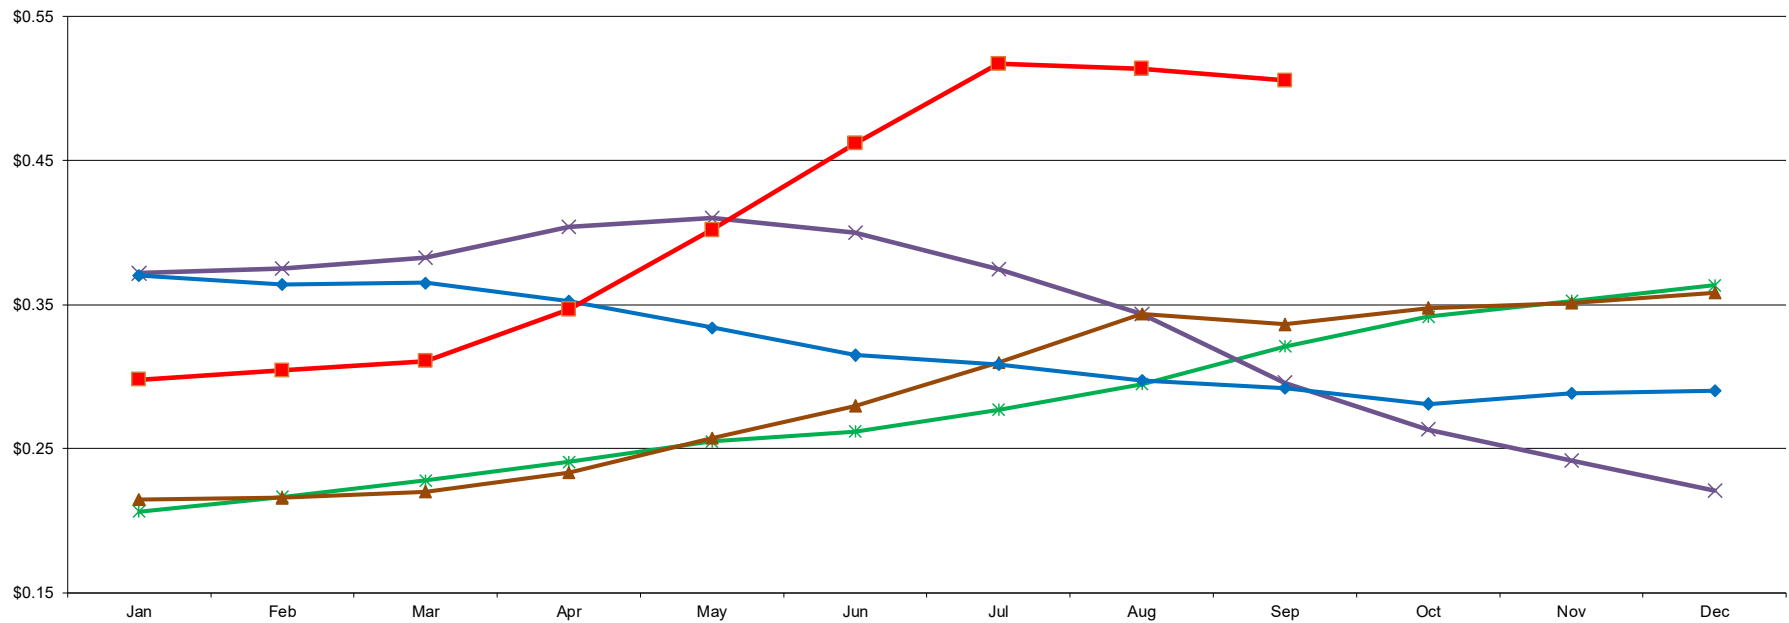

PER POUND

Central & West Dry Lactose Monthly Average Mostly Prices

10/2/2020 - GRAPH/SOURCE USDA, AMS, DMN
USDA/AMS/Dairy Market News, Madison, Wisconsin, (608) 422-8587
Dairy Market News website: <http://www.ams.usda.gov/market-news/dairy>
Dairy Market News database portal: www.marketnews.usda.gov/mnp/da-home

—*— 2016 —x— 2017 —▲— 2018 —◆— 2019 —■— 2020