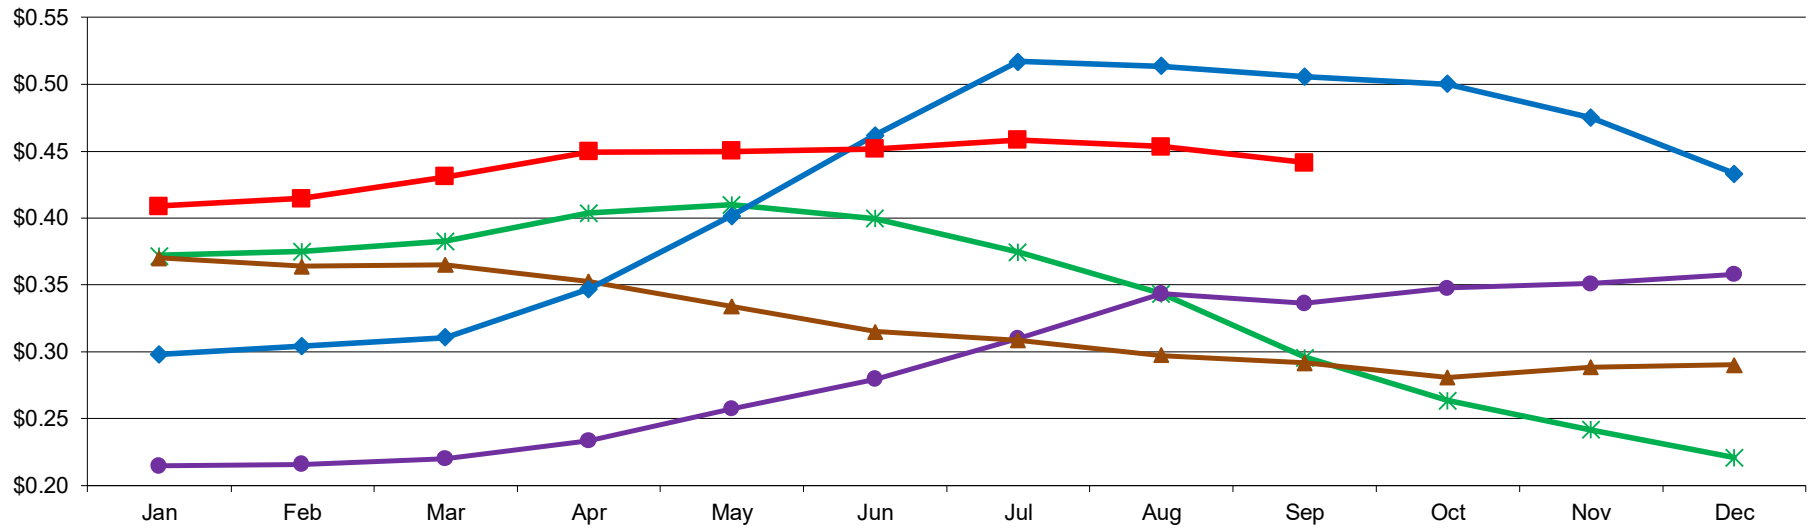

PER POUND

Central & West Dry Lactose Monthly Average Mostly Prices

10/1/2021 - GRAPH/SOURCE USDA, AMS, DMN
USDA/AMS/Dairy Market News, Madison, Wisconsin, (608) 422-8587
Dairy Market News website: <http://www.ams.usda.gov/market-news/dairy>
Dairy Market News database portal: www.marketnews.usda.gov/mnp/da-home

2017 2018 2019 2020 2021