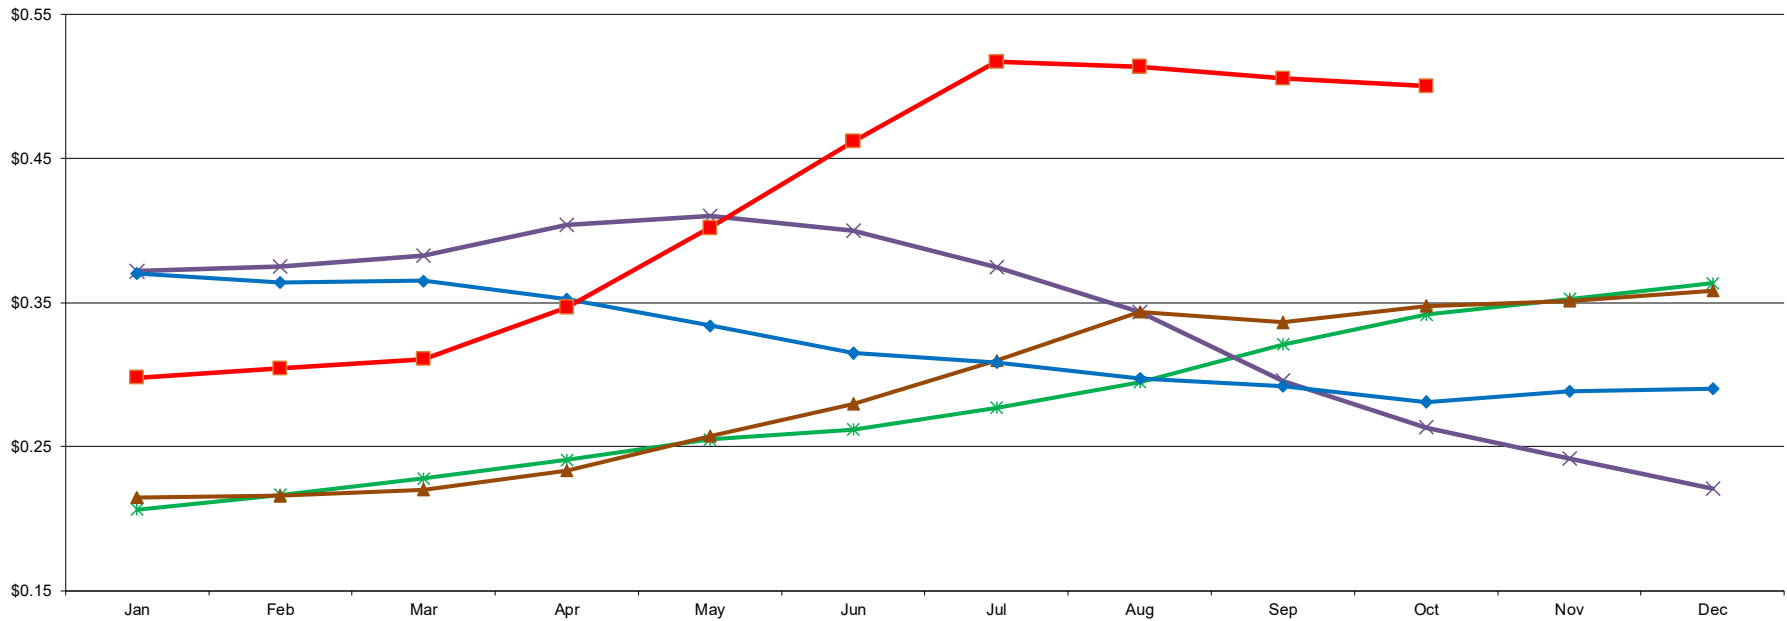

PER POUND

Central & West Dry Lactose Monthly Average Mostly Prices

11/2/2020 - GRAPH/SOURCE USDA, AMS, DMN
USDA/AMS/Dairy Market News, Madison, Wisconsin, (608) 422-8587
Dairy Market News website: <http://www.ams.usda.gov/market-news/dairy>
Dairy Market News database portal: www.marketnews.usda.gov/mnp/da-home

2016 2017 2018 2019 2020