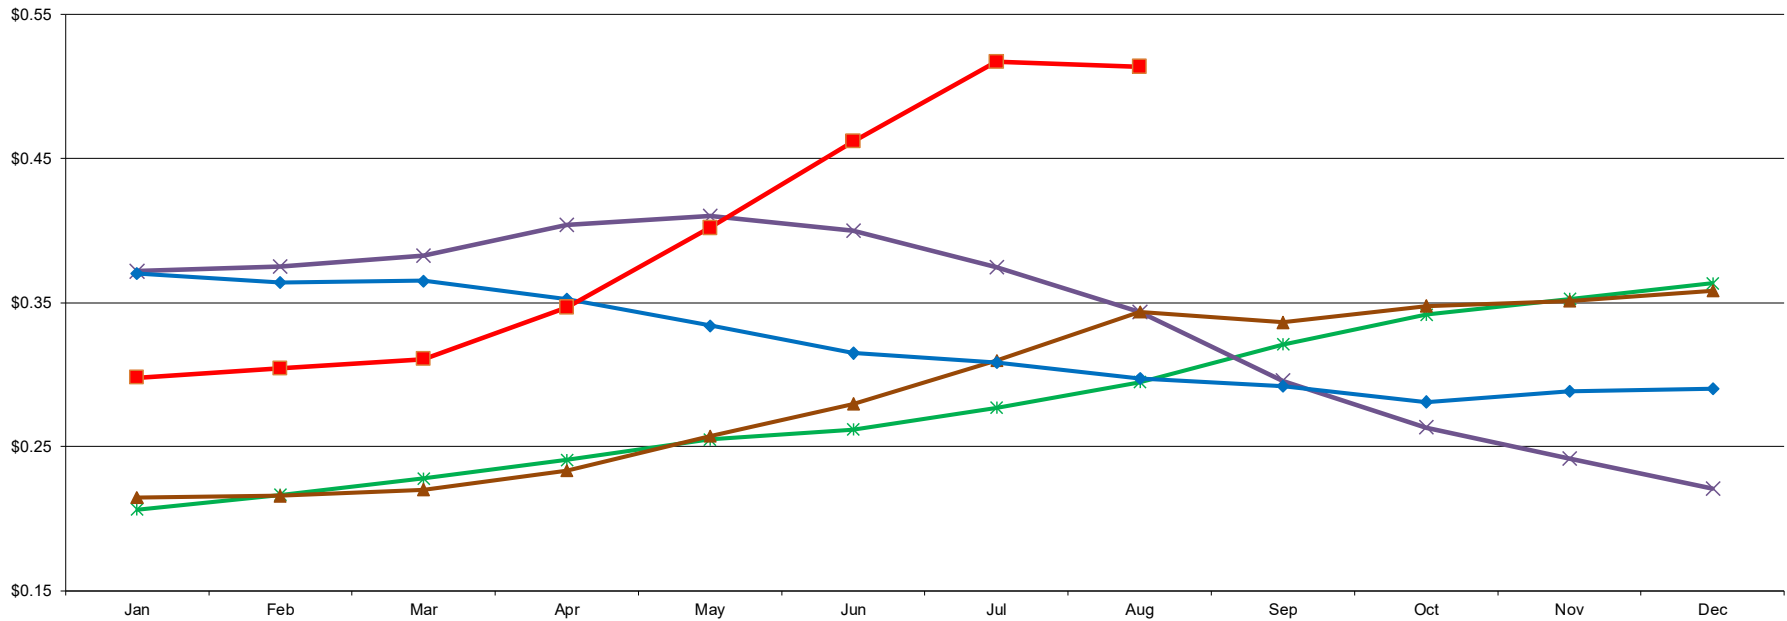

PER POUND

Central & West Dry Lactose Monthly Average Mostly Prices

9/4/2020 - GRAPH/SOURCE USDA, AMS, DMN
USDA/AMS/Dairy Market News, Madison, Wisconsin, (608) 422-8587
Dairy Market News website: <http://www.ams.usda.gov/market-news/dairy>
Dairy Market News database portal: www.marketnews.usda.gov/mnp/da-home

2016 2017 2018 2019 2020