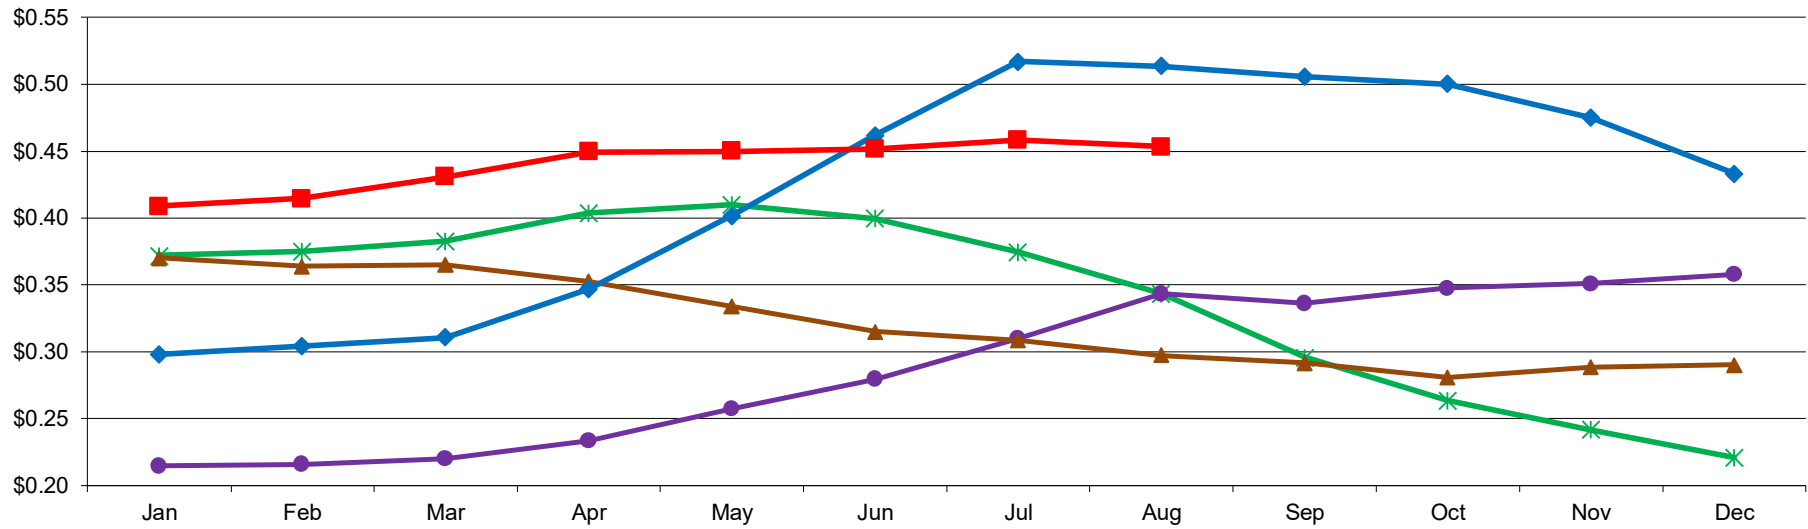

PER POUND

Central & West Dry Lactose Monthly Average Mostly Prices

9/3/2021 - GRAPH/SOURCE USDA, AMS, DMN
USDA/AMS/Dairy Market News, Madison, Wisconsin, (608) 422-8587
Dairy Market News website: <http://www.ams.usda.gov/market-news/dairy>
Dairy Market News database portal: www.marketnews.usda.gov/mnp/da-home

2017 2018 2019 2020 2021