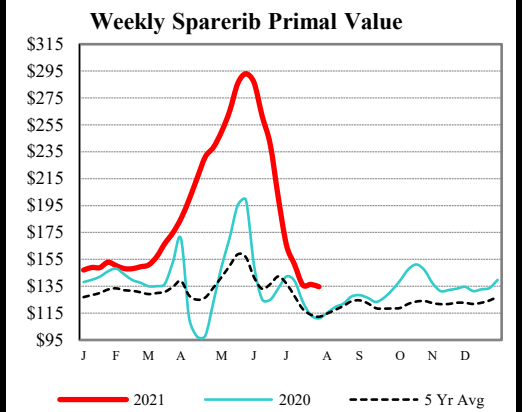

<u>IOWA/MINNESOTA - AMS 2675/LM HG206:</u>		
Weighted Average:	$104.94	*Price not reported due to confidentiality*

<u>WESTERN CORNBELT - AMS 2675/LM HG212:</u>		
Weighted Average:	$104.66	*Price not reported due to confidentiality*

<u>EASTERN CORNBELT - AMS 2675/LM HG210:</u>		
Weighted Average:	*Price not reported due to confidentiality*	*Price not reported due to confidentiality*

NATIONAL DAILY PORK REPORT FOB PLANT - AMS 2498/LM PK602:

Carcass Cutout Values		Change:	
Primal Loin	122.99	(4.68)	
Primal Butt	113.21	(6.96)	
Primal Picnic	116.04	(5.68)	
Primal Rib	95.03	(3.17)	
Primal Ham	140.05	(1.74)	
Primal Belly	93.68	(5.33)	
Total Loads	236.61	0.53	
Pork Cuts	340.73		Lds
Trim/Process Pork	314.94		Lds
	25.80		

DAILY HOG SLAUGHTER UNDER FIS - AMS 3208/SJ LS710

Today (est)	472,000
Week Ago (est)	465,000
Year Ago (act)	478,000
Week to Date (est)	1,349,000
Same Period Last Week (est)	1,402,000
Same Period Last Year (act)	1,369,000

CME Lean Hog Close	High	Low	Change	Settle
AUG	109.98	108.55	0.40	109.48
OCT	91.73	89.98	(1.25)	90.13
DEC	84.38	83.10	(0.73)	83.53
FEB	86.70	85.68	(0.43)	86.10

CME Lean Hog Delayed Futures

IOWA-SOUTHERN MINNESOTA WEEKLY AVERAGE WEIGHT - AMS 2840/NW LS720

For Week Ending Sat,	Head	Average
31-Jul-21	Count	Weight
	<u>Ending</u>	<u>Count</u>
	7/31/2021	731,000
	276.6	
Week Ago:	7/24/2021	743,000
	278.1	
Year Ago:	8/1/2020	825,000
	279.7	

USDA Livestock, Poultry & Grain Market News
Des Moines, Iowa | PH 515-284-4460
Email: Desm.LPGMN@ams.usda.gov
<https://mymarketnews.ams.usda.gov/viewReport/2872>
USDA AMS Livestock, Poultry & Grain Market News