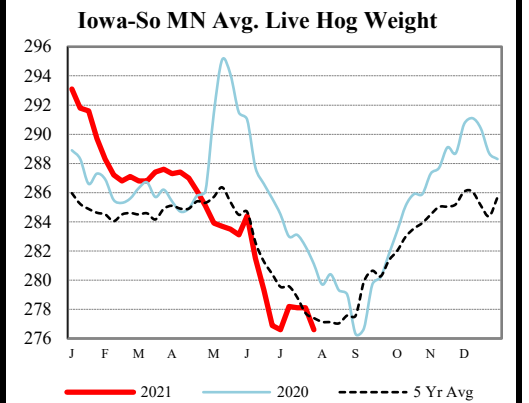

<u>IOWA/MINNESOTA - AMS 2675/LM HG206:</u>		
Weighted Average:	$104.94	*Price not reported due to confidentiality*

<u>WESTERN CORNBELT - AMS 2675/LM HG212:</u>		
Weighted Average:	$104.66	*Price not reported due to confidentiality*

<u>EASTERN CORNBELT - AMS 2675/LM HG210:</u>		
Weighted Average:	*Price not reported due to confidentiality*	*Price not reported due to confidentiality*

NATIONAL DAILY PORK REPORT FOB PLANT - AMS 2498/LM PK602:

Carcass Cutout Values		Change:	
Primal Loin	122.99	(4.68)	
Primal Butt	113.21	(6.96)	
Primal Picnic	116.04	(5.68)	
Primal Rib	95.03	(3.17)	
Primal Ham	140.05	(1.74)	
Primal Belly	93.68	(5.33)	
Total Loads	236.61	0.53	
Pork Cuts	340.73		Lds
Trim/Process Pork	314.94		Lds
	25.80		

DAILY HOG SLAUGHTER UNDER FIS - AMS 3208/SJ LS710

Today (est)	472,000
Week Ago (est)	465,000
Year Ago (act)	478,000
Week to Date (est)	1,349,000
Same Period Last Week (est)	1,402,000
Same Period Last Year (act)	1,369,000

CME Lean Hog Close	High	Low	Change	Settle
AUG	109.98	108.55	0.40	109.48
OCT	91.73	89.98	(1.25)	90.13
DEC	84.38	83.10	(0.73)	83.53
FEB	86.70	85.68	(0.43)	86.10

CME Lean Hog Delayed Futures

IOWA-SOUTHERN MINNESOTA WEEKLY AVERAGE WEIGHT - AMS 2840/NW LS720

For Week Ending Sat,	Head	Average
31-Jul-21	Count	Weight
	<u>Ending</u>	<u>Count</u>
	7/31/2021	731,000
	276.6	
Week Ago:	7/24/2021	743,000
	278.1	
Year Ago:	8/1/2020	825,000
	279.7	

USDA Livestock, Poultry & Grain Market News
Des Moines, Iowa | PH 515-284-4460
Email: Desm.LPGMN@ams.usda.gov
<https://mymarketnews.ams.usda.gov/viewReport/2872>
USDA AMS Livestock, Poultry & Grain Market News