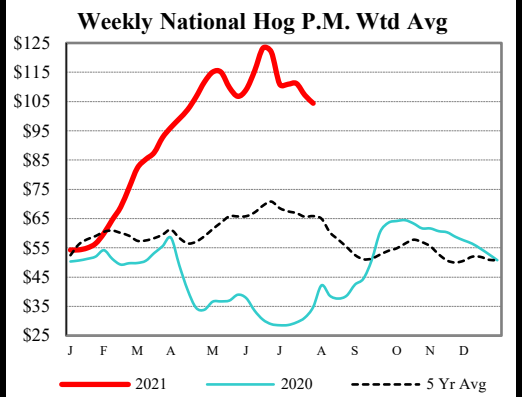

<u>IOWA/MINNESOTA - AMS 2675/LM HG206:</u>		
Weighted Average:	$104.94	*Price not reported due to confidentiality*

<u>WESTERN CORNBELT - AMS 2675/LM HG212:</u>		
Weighted Average:	$104.66	*Price not reported due to confidentiality*

<u>EASTERN CORNBELT - AMS 2675/LM HG210:</u>		
Weighted Average:	*Price not reported due to confidentiality*	*Price not reported due to confidentiality*

NATIONAL DAILY PORK REPORT FOB PLANT - AMS 2498/LM PK602:

Carcass Cutout Values		Change:	
Primal Loin	122.99	(4.68)	
Primal Butt	113.21	(6.96)	
Primal Picnic	116.04	(5.68)	
Primal Rib	95.03	(3.17)	
Primal Ham	140.05	(1.74)	
Primal Belly	93.68	(5.33)	
Total Loads	236.61	0.53	
Pork Cuts	340.73		Lds
Trim/Process Pork	314.94		Lds
	25.80		

DAILY HOG SLAUGHTER UNDER FIS - AMS 3208/SJ LS710

Today (est)	472,000
Week Ago (est)	465,000
Year Ago (act)	478,000
Week to Date (est)	1,349,000
Same Period Last Week (est)	1,402,000
Same Period Last Year (act)	1,369,000

CME Lean Hog Close	High	Low	Change	Settle
AUG	109.98	108.55	0.40	109.48
OCT	91.73	89.98	(1.25)	90.13
DEC	84.38	83.10	(0.73)	83.53
FEB	86.70	85.68	(0.43)	86.10

CME Lean Hog Delayed Futures

IOWA-SOUTHERN MINNESOTA WEEKLY AVERAGE WEIGHT - AMS 2840/NW LS720

For Week Ending Sat,	Head	Average
31-Jul-21	Count	Weight
	<u>Ending</u>	<u>Count</u>
	7/31/2021	731,000
	276.6	
Week Ago:	7/24/2021	743,000
	278.1	
Year Ago:	8/1/2020	825,000
	279.7	

USDA Livestock, Poultry & Grain Market News
Des Moines, Iowa | PH 515-284-4460
Email: Desm.LPGMN@ams.usda.gov
<https://mymarketnews.ams.usda.gov/viewReport/2872>
USDA AMS Livestock, Poultry & Grain Market News