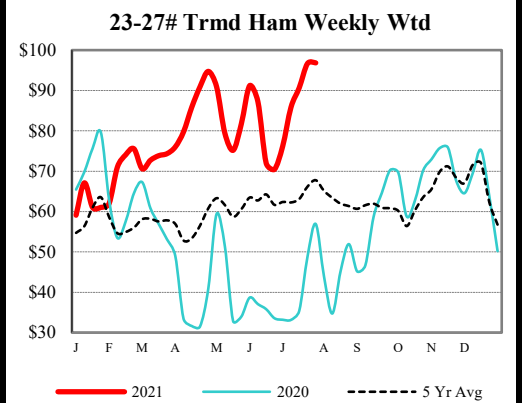

<u>IOWA/MINNESOTA - AMS 2675/LM HG206:</u>		
Weighted Average:	$104.94	*Price not reported due to confidentiality*

<u>WESTERN CORNBELT - AMS 2675/LM HG212:</u>		
Weighted Average:	$104.66	*Price not reported due to confidentiality*

<u>EASTERN CORNBELT - AMS 2675/LM HG210:</u>		
Weighted Average:	*Price not reported due to confidentiality*	*Price not reported due to confidentiality*

NATIONAL DAILY PORK REPORT FOB PLANT - AMS 2498/LM PK602:

Carcass Cutout Values		Change:	
Primal Loin	122.99	(4.68)	
Primal Butt	113.21	(6.96)	
Primal Picnic	116.04	(5.68)	
Primal Rib	95.03	(3.17)	
Primal Ham	140.05	(1.74)	
Primal Belly	93.68	(5.33)	
Total Loads	236.61	0.53	
Pork Cuts	340.73		Lds
Trim/Process Pork	314.94		Lds
	25.80		

DAILY HOG SLAUGHTER UNDER FIS - AMS 3208/SJ LS710

Today (est)	472,000
Week Ago (est)	465,000
Year Ago (act)	478,000
Week to Date (est)	1,349,000
Same Period Last Week (est)	1,402,000
Same Period Last Year (act)	1,369,000

CME Lean Hog Close	High	Low	Change	Settle
AUG	109.98	108.55	0.40	109.48
OCT	91.73	89.98	(1.25)	90.13
DEC	84.38	83.10	(0.73)	83.53
FEB	86.70	85.68	(0.43)	86.10

CME Lean Hog Delayed Futures

IOWA-SOUTHERN MINNESOTA WEEKLY AVERAGE WEIGHT - AMS 2840/NW LS720

For Week Ending Sat,	Head	Average
31-Jul-21	Count	Weight
	<u>Ending</u>	<u>Count</u>
	7/31/2021	731,000
	276.6	
Week Ago:	7/24/2021	743,000
	278.1	
Year Ago:	8/1/2020	825,000
	279.7	

USDA Livestock, Poultry & Grain Market News
Des Moines, Iowa | PH 515-284-4460
Email: Desm.LPGMN@ams.usda.gov
<https://mymarketnews.ams.usda.gov/viewReport/2872>
USDA AMS Livestock, Poultry & Grain Market News