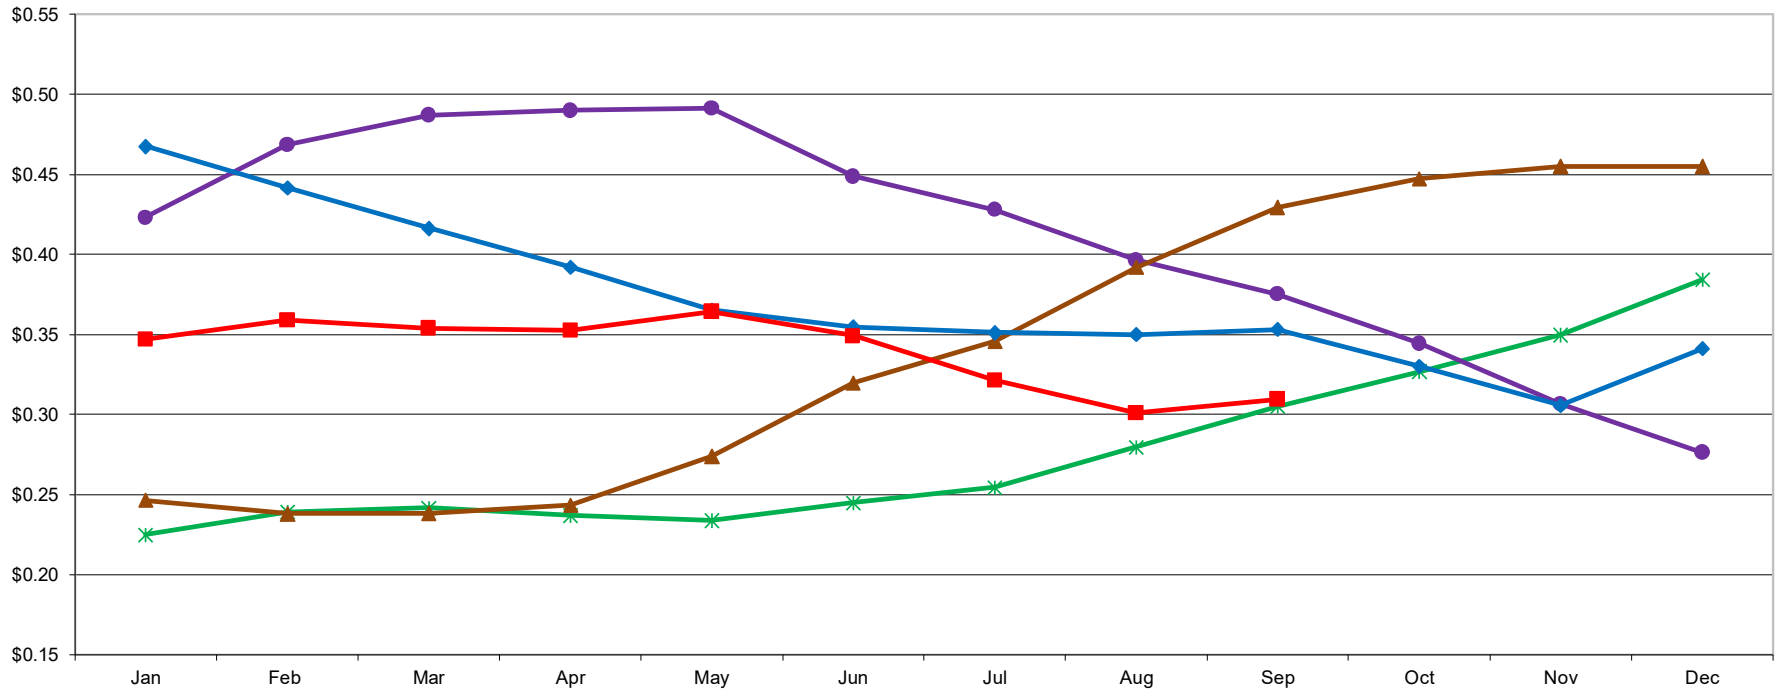

PER POUND

Central Dry Whey Monthly Average Mostly Prices

10/2/2020 - GRAPH/SOURCE USDA, AMS, DMN
USDA/AMS/Dairy Market News, Madison, Wisconsin, (608) 422-8587
Dairy Market News website <http://www.ams.usda.gov/market-news/dairy>
DMN MARS (My Market News) <https://mymarketnews.ams.usda.gov/>

2016 2017 2018 2019 2020