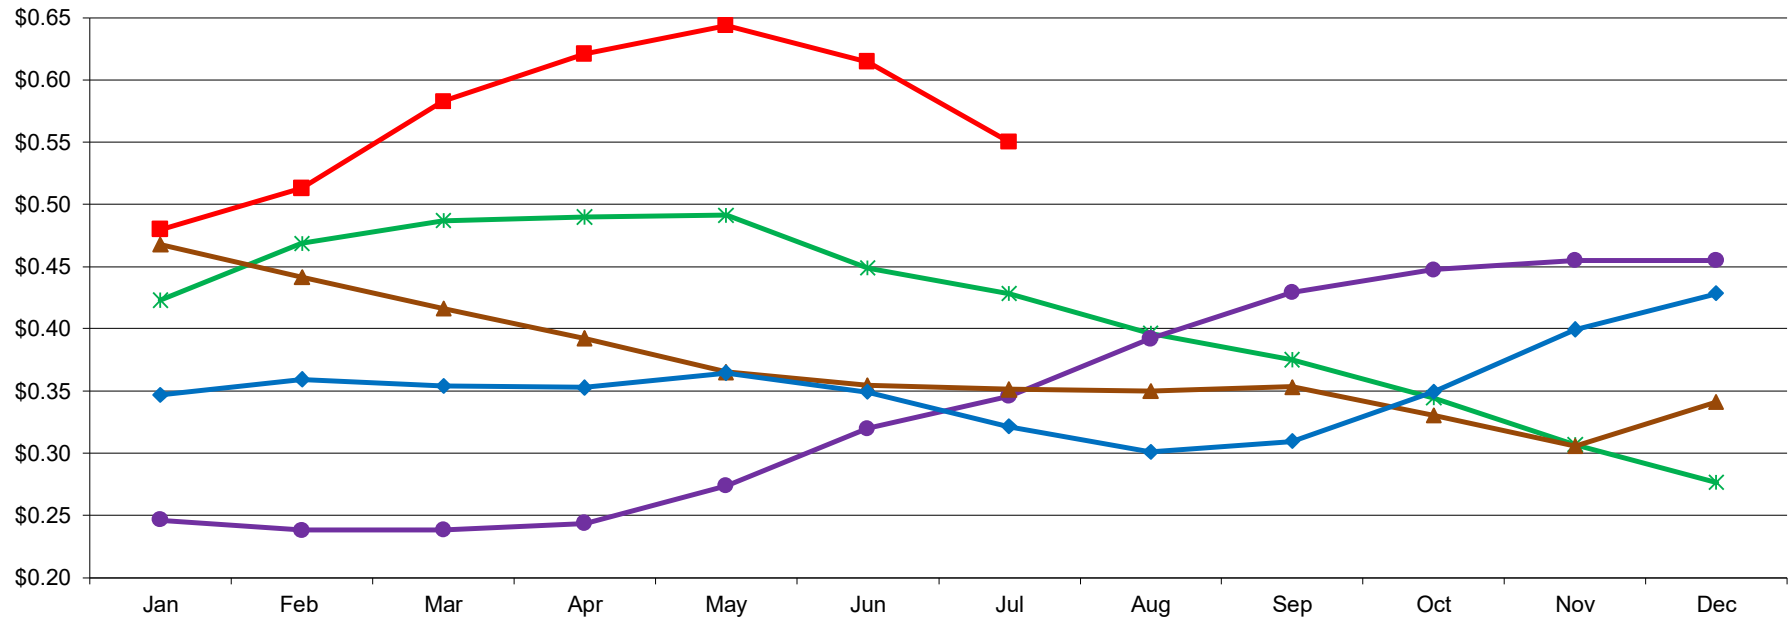

PER POUND

Central Dry Whey Monthly Average Mostly Prices

8/2/2021 - GRAPH/SOURCE USDA, AMS, DMN
USDA/AMS/Dairy Market News, Madison, Wisconsin, (608) 422-8587
Dairy Market News website <http://www.ams.usda.gov/market-news/dairy>
DMN MARS (My Market News) <https://mymarketnews.ams.usda.gov/>

—*— 2017 —●— 2018 —▲— 2019 —◆— 2020 —■— 2021