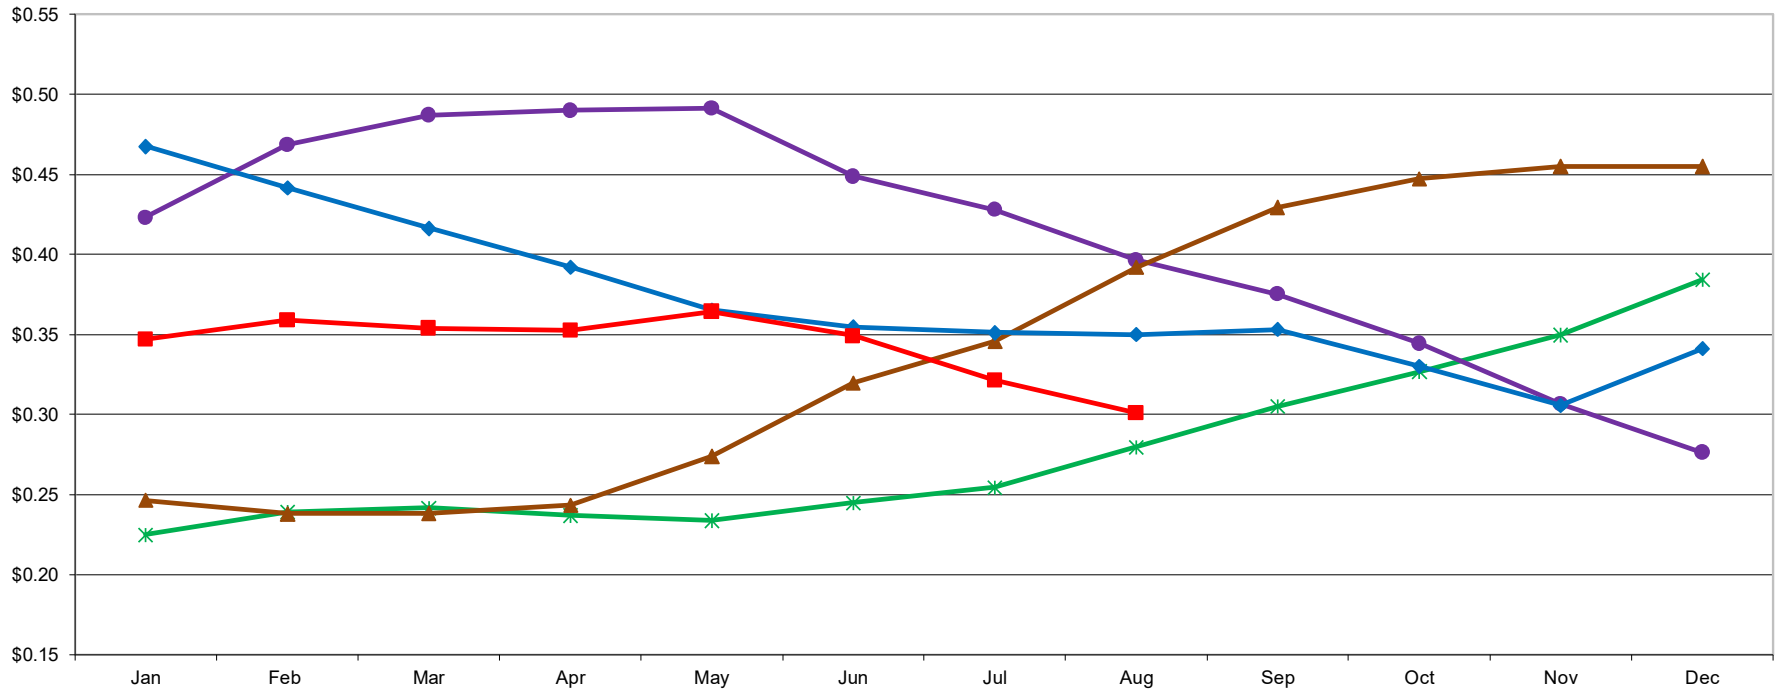

PER POUND

### Central Dry Whey Monthly Average Mostly Prices

9/4/2020 - GRAPH/SOURCE USDA, AMS, DMN  
USDA/AMS/Dairy Market News, Madison, Wisconsin, (608) 422-8587  
Dairy Market News website <http://www.ams.usda.gov/market-news/dairy>  
DMN MARS (My Market News) <https://mymarketnews.ams.usda.gov/>

2016 2017 2018 2019 2020