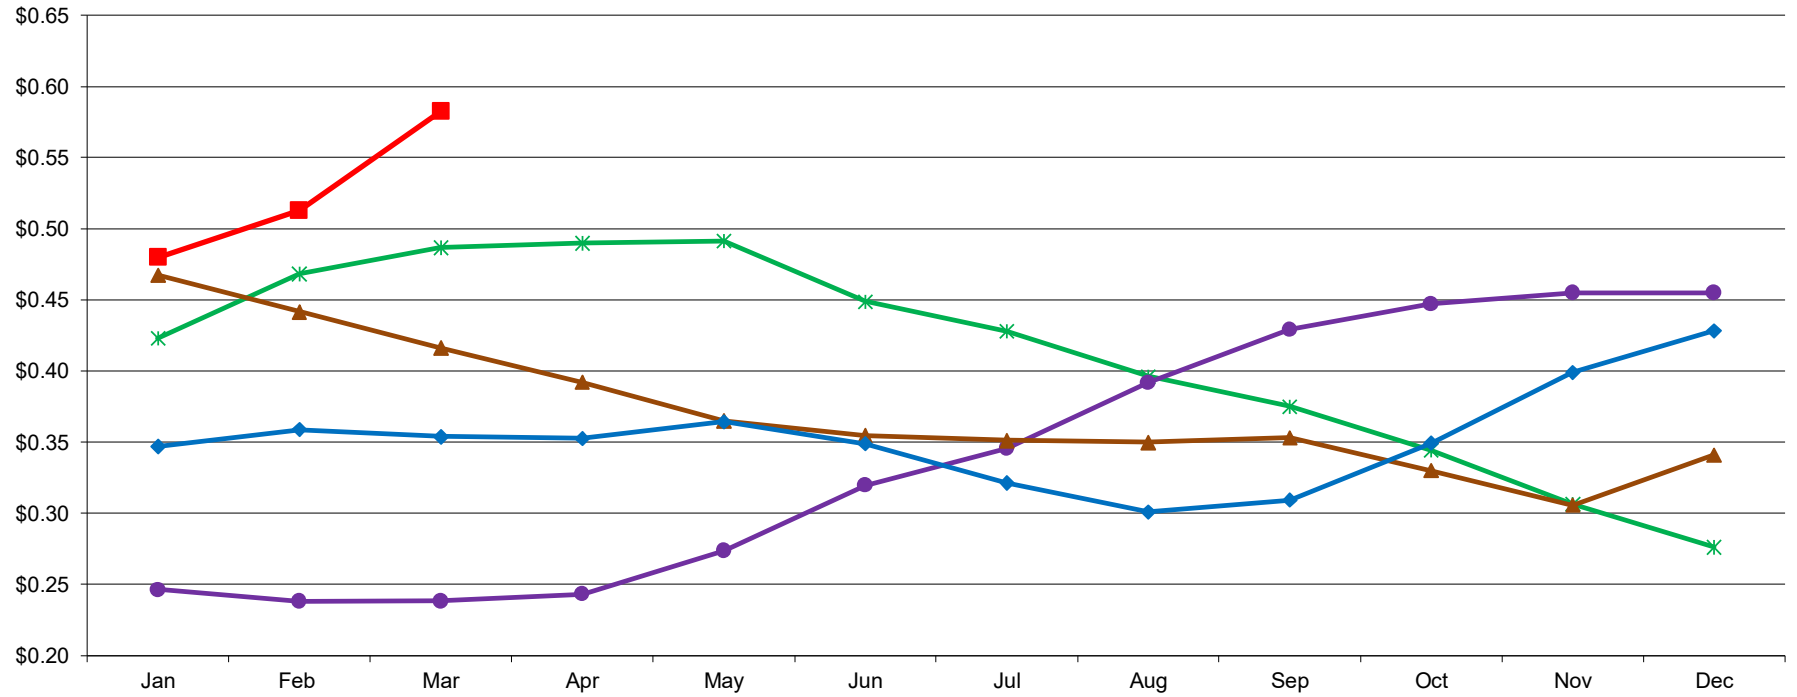

PER POUND

Central Dry Whey Monthly Average Mostly Prices

4/1/2021 - GRAPH/SOURCE USDA, AMS, DMN
USDA/AMS/Dairy Market News, Madison, Wisconsin, (608) 422-8587
Dairy Market News website <http://www.ams.usda.gov/market-news/dairy>
DMN MARS (My Market News) <https://mymarketnews.ams.usda.gov/>

2017 2018 2019 2020 2021