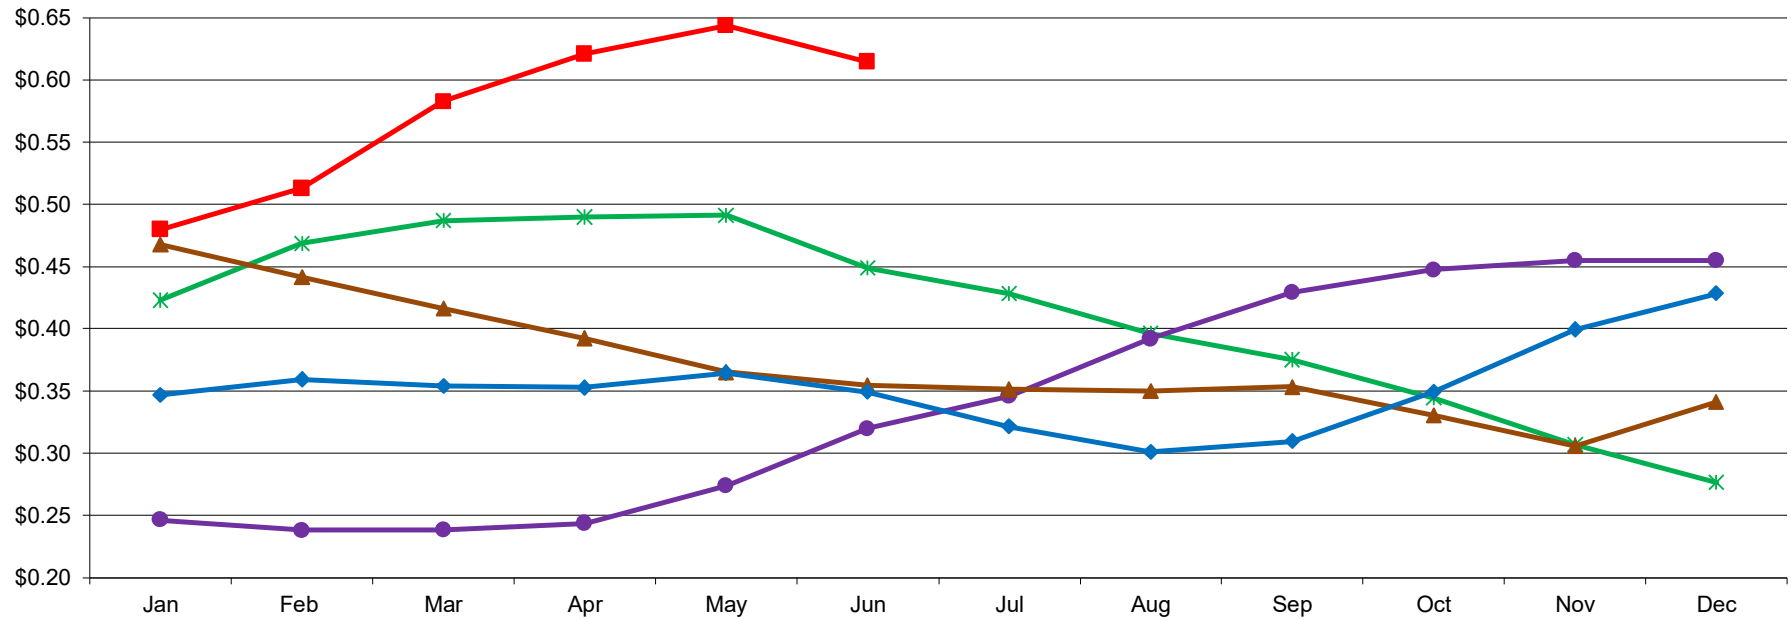

PER POUND

### Central Dry Whey Monthly Average Mostly Prices

7/2/2021 - GRAPH/SOURCE USDA, AMS, DMN  
USDA/AMS/Dairy Market News, Madison, Wisconsin, (608) 422-8587  
Dairy Market News website <http://www.ams.usda.gov/market-news/dairy>  
DMN MARS (My Market News) <https://mymarketnews.ams.usda.gov/>

2017 2018 2019 2020 2021