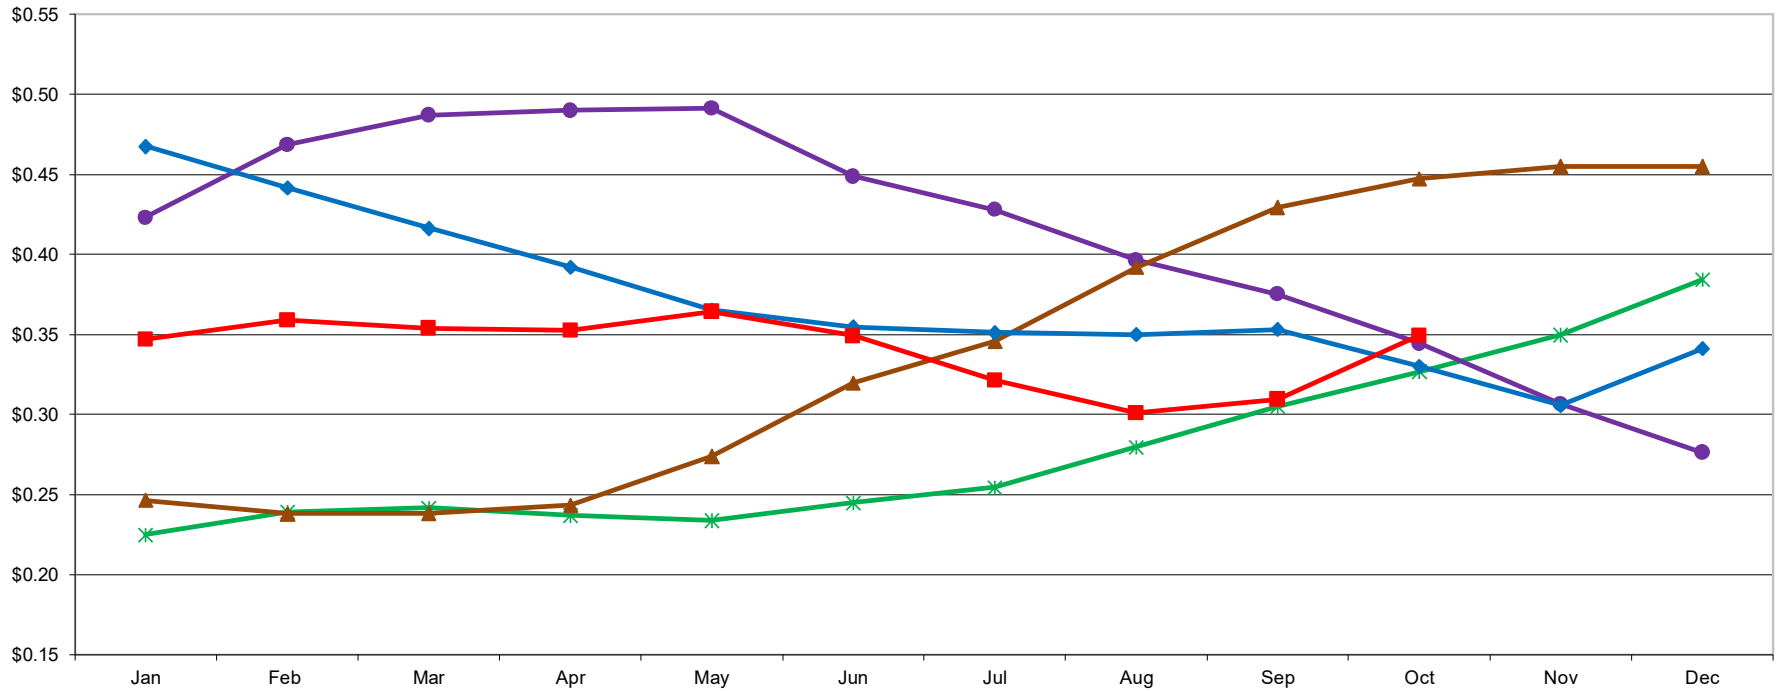

PER POUND

### Central Dry Whey Monthly Average Mostly Prices

11/2/2020 - GRAPH/SOURCE USDA, AMS, DMN  
USDA/AMS/Dairy Market News, Madison, Wisconsin, (608) 422-8587  
Dairy Market News website <http://www.ams.usda.gov/market-news/dairy>  
DMN MARS (My Market News) <https://mymarketnews.ams.usda.gov/>

2016 2017 2018 2019 2020