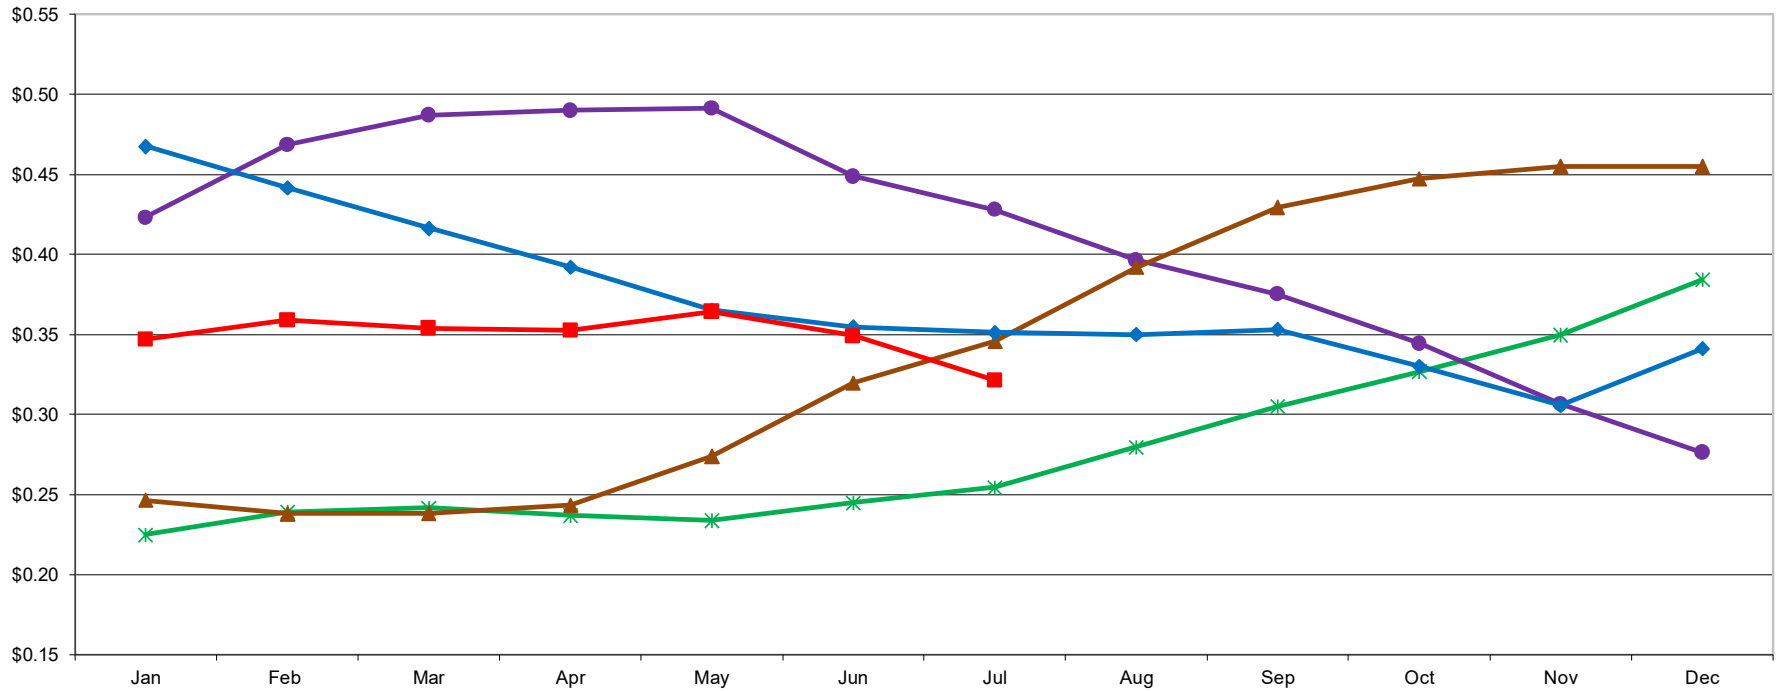

PER POUND

Central Dry Whey Monthly Average Mostly Prices

8/3/2020 - GRAPH/SOURCE USDA, AMS, DMN
USDA/AMS/Dairy Market News, Madison, Wisconsin, (608) 422-8587
Dairy Market News website <http://www.ams.usda.gov/market-news/dairy>
DMN MARS (My Market News) <https://mymarketnews.ams.usda.gov/>

2016 2017 2018 2019 2020