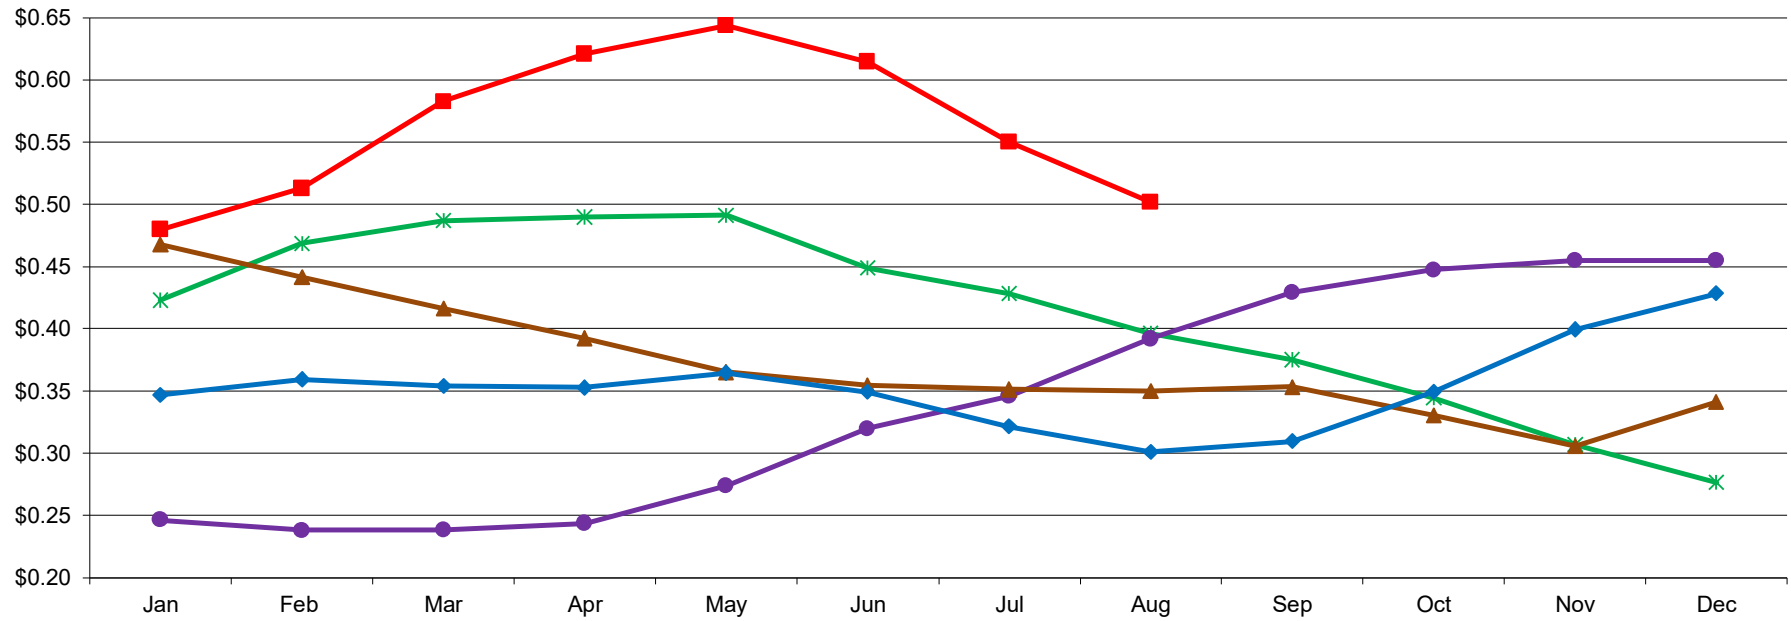

PER POUND

Central Dry Whey Monthly Average Mostly Prices

9/3/2021 - GRAPH/SOURCE USDA, AMS, DMN
USDA/AMS/Dairy Market News, Madison, Wisconsin, (608) 422-8587
Dairy Market News website <http://www.ams.usda.gov/market-news/dairy>
DMN MARS (My Market News) <https://mymarketnews.ams.usda.gov/>

—*— 2017 —●— 2018 —▲— 2019 —◆— 2020 —■— 2021